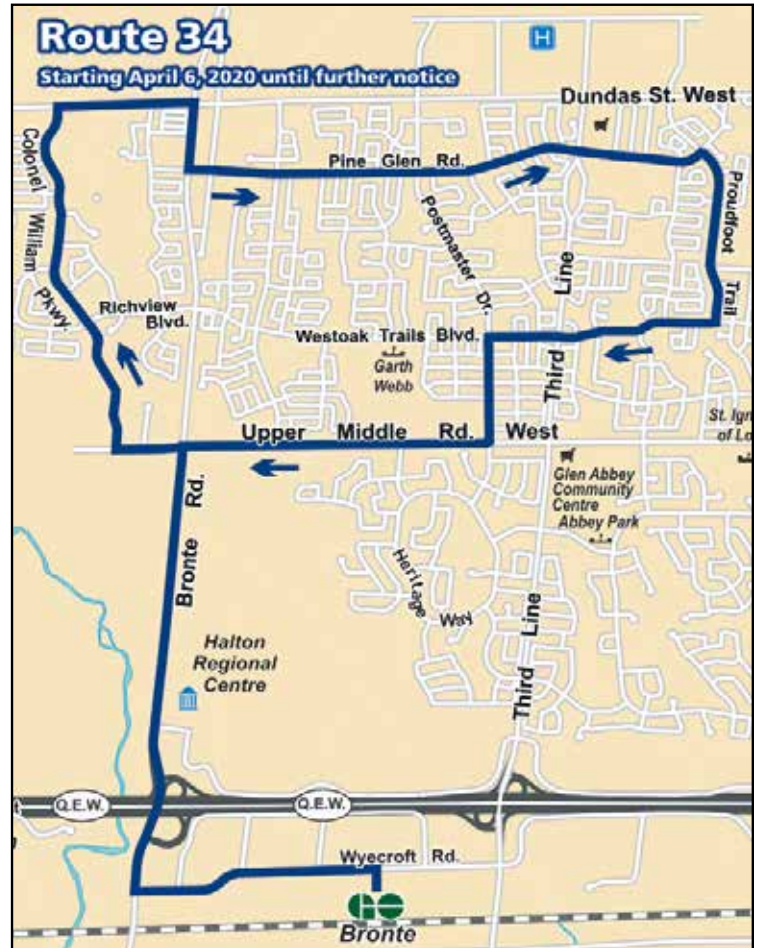

26 Falgarwood

Timepoint	Oakville GO (Depart)	Lancaster & Grosvenor	Oakville GO (Arrive)
Monday to Friday (morning)			
Falgarwood–Oakville GO			
a.m.	6:10	6:22	6:35
	6:40	6:52	7:05
	7:10	7:22	7:35
	7:40	7:52	8:05
	8:10	8:22	8:35
	8:40	8:52	9:05

26 Falgarwood

Timepoint	Oakville GO (Depart)	Lancaster & Grosvenor	Oakville GO (Arrive)
Monday to Friday (afternoon)			
Falgarwood–Oakville GO			
p.m.	3:10	3:22	3:35
	3:40	3:52	4:05
	4:16	4:27	4:38
	4:46	4:57	5:08
	5:16	5:27	5:38
	5:46	5:57	6:08
	6:16	6:27	6:38
6:40	6:52	7:05	
7:10	7:22	7:35	