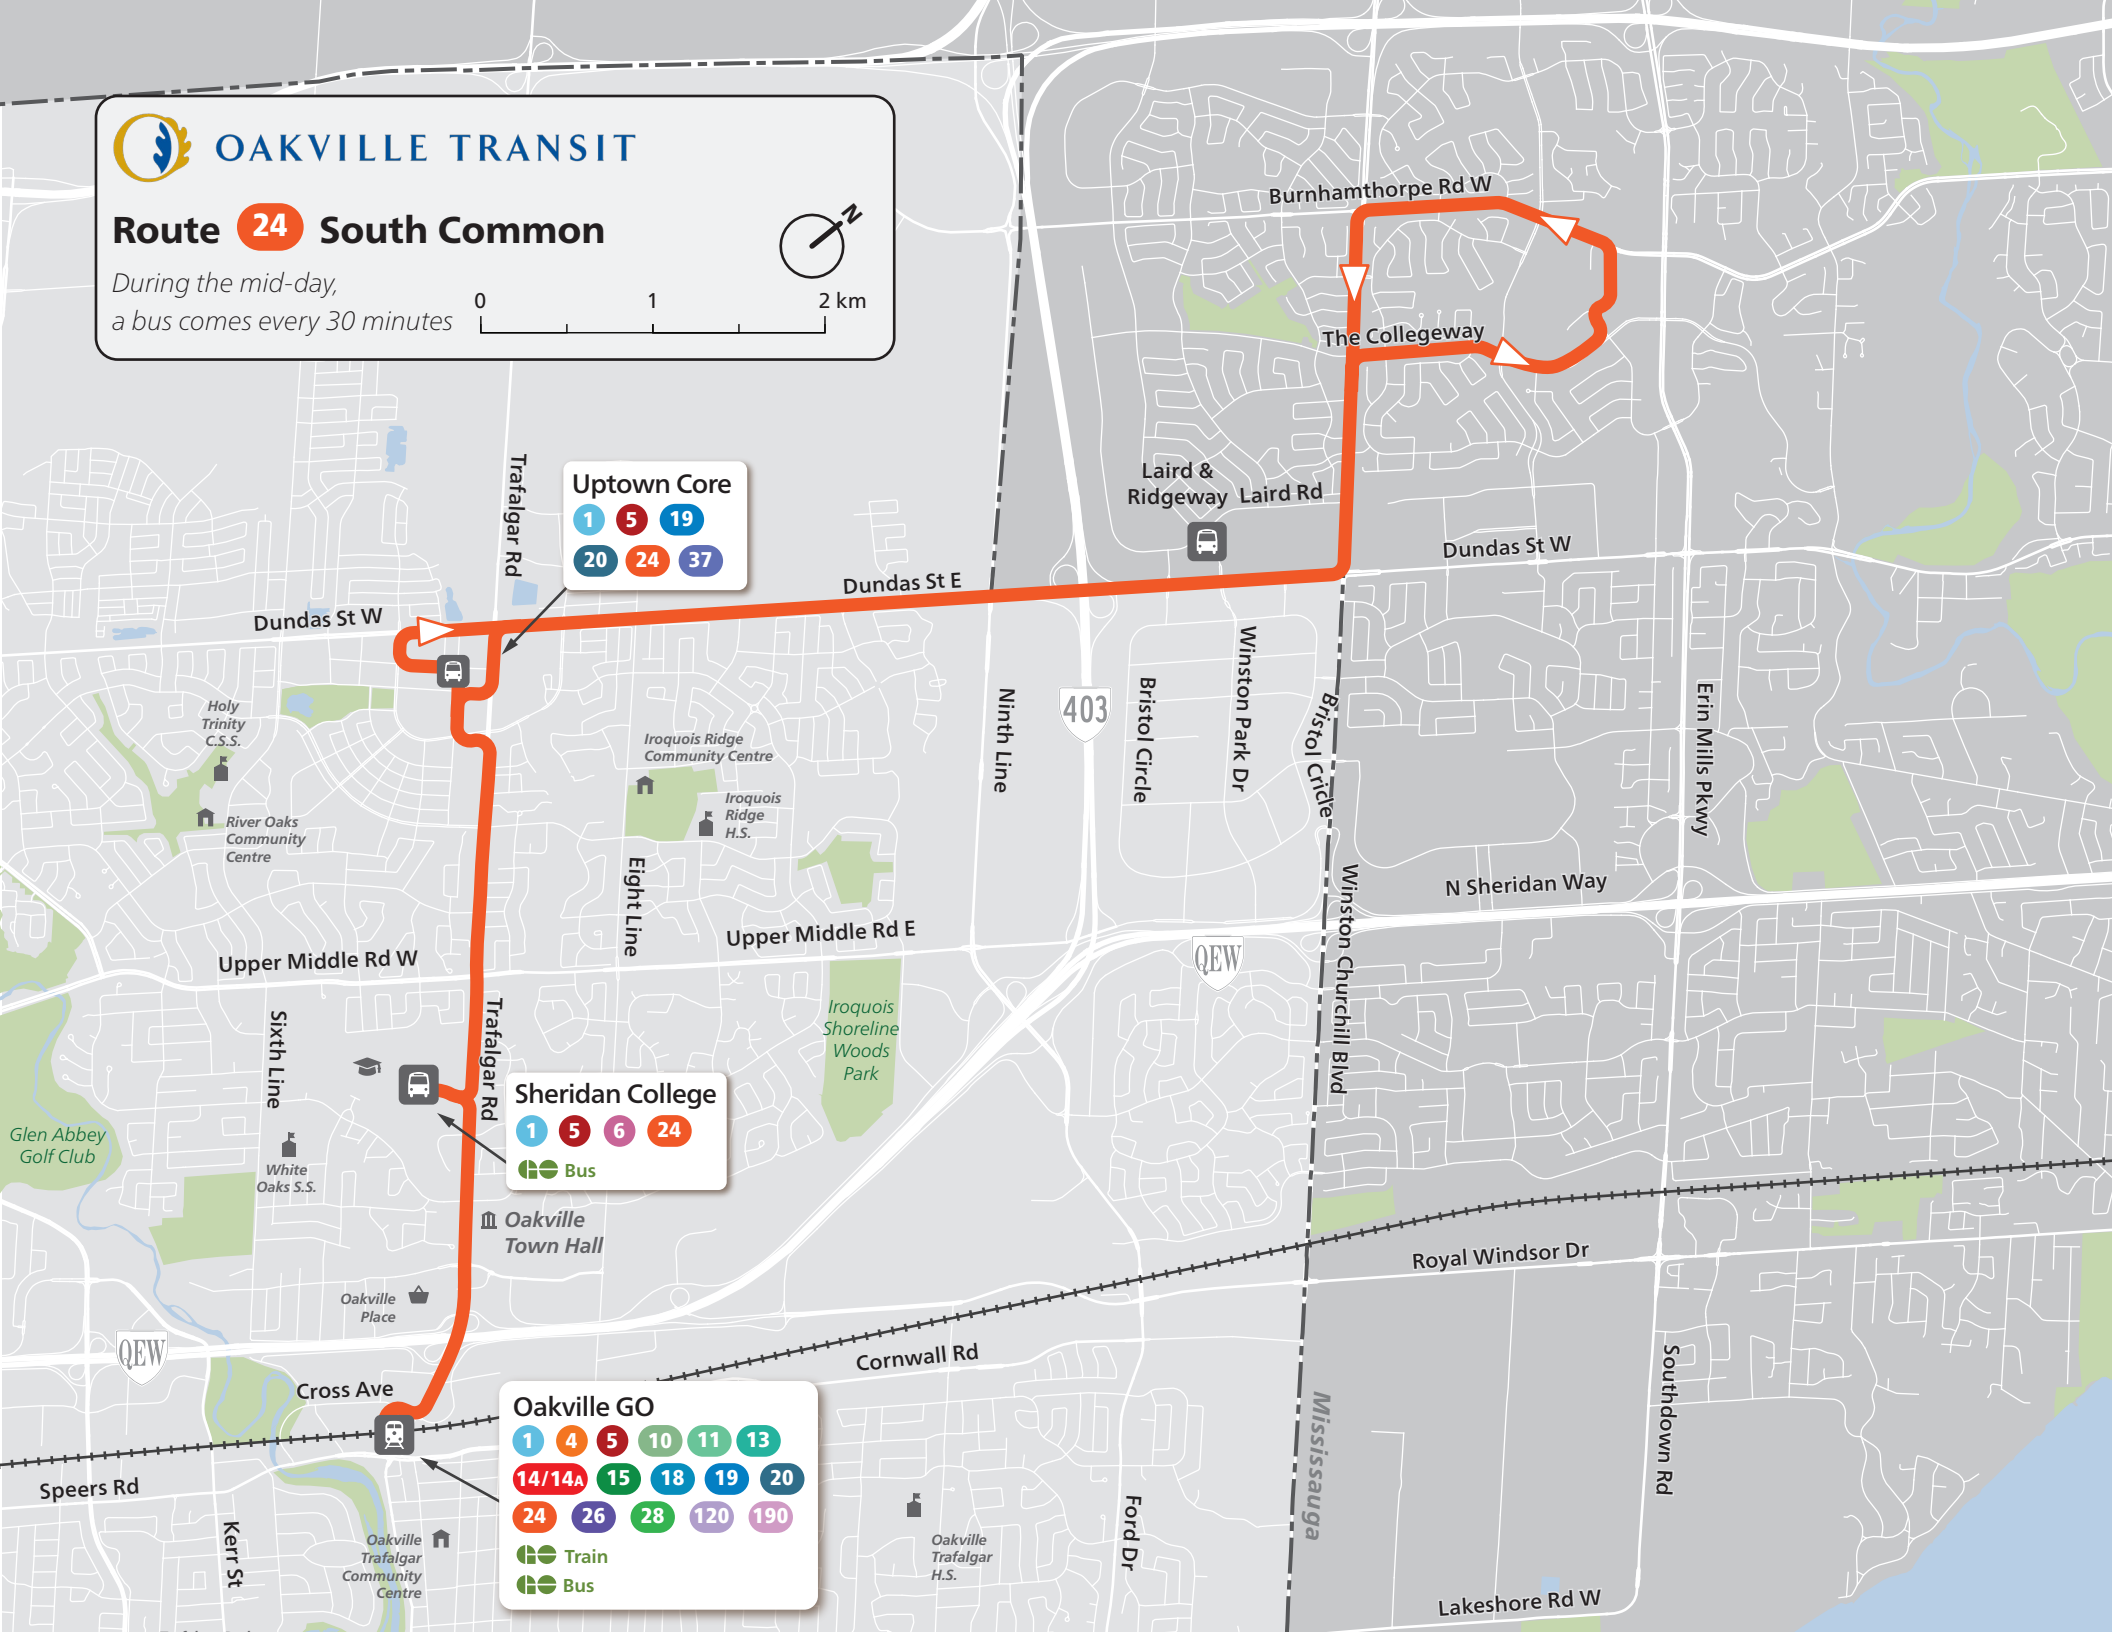

Route 24 South Common

During the mid-day,
a bus comes every 30 minutes

Uptown Core

- 1, 5, 19, 20, 24, 37

Sheridan College

- 1, 5, 6, 24
- Bus

Oakville GO

- 1, 4, 5, 10, 11, 13, 14/14A, 15, 18, 19, 20, 24, 26, 28, 120, 190
- Train
- Bus

Dundas St W

Trafalgar Rd

Dundas St E

Burnhamthorpe Rd W

The Collegeway

Laird & Ridgeway Laird Rd

Dundas St W

Holy Trinity C.S.S.

River Oaks Community Centre

Iroquois Ridge Community Centre

Iroquois Ridge H.S.

Eight Line

Upper Middle Rd E

Iroquois Shoreline Woods Park

Upper Middle Rd W

Sixth Line

Winston Park Dr

Bristol Circle

Winston Churchill Blvd

Erin Mills Pkwy

N Sheridan Way