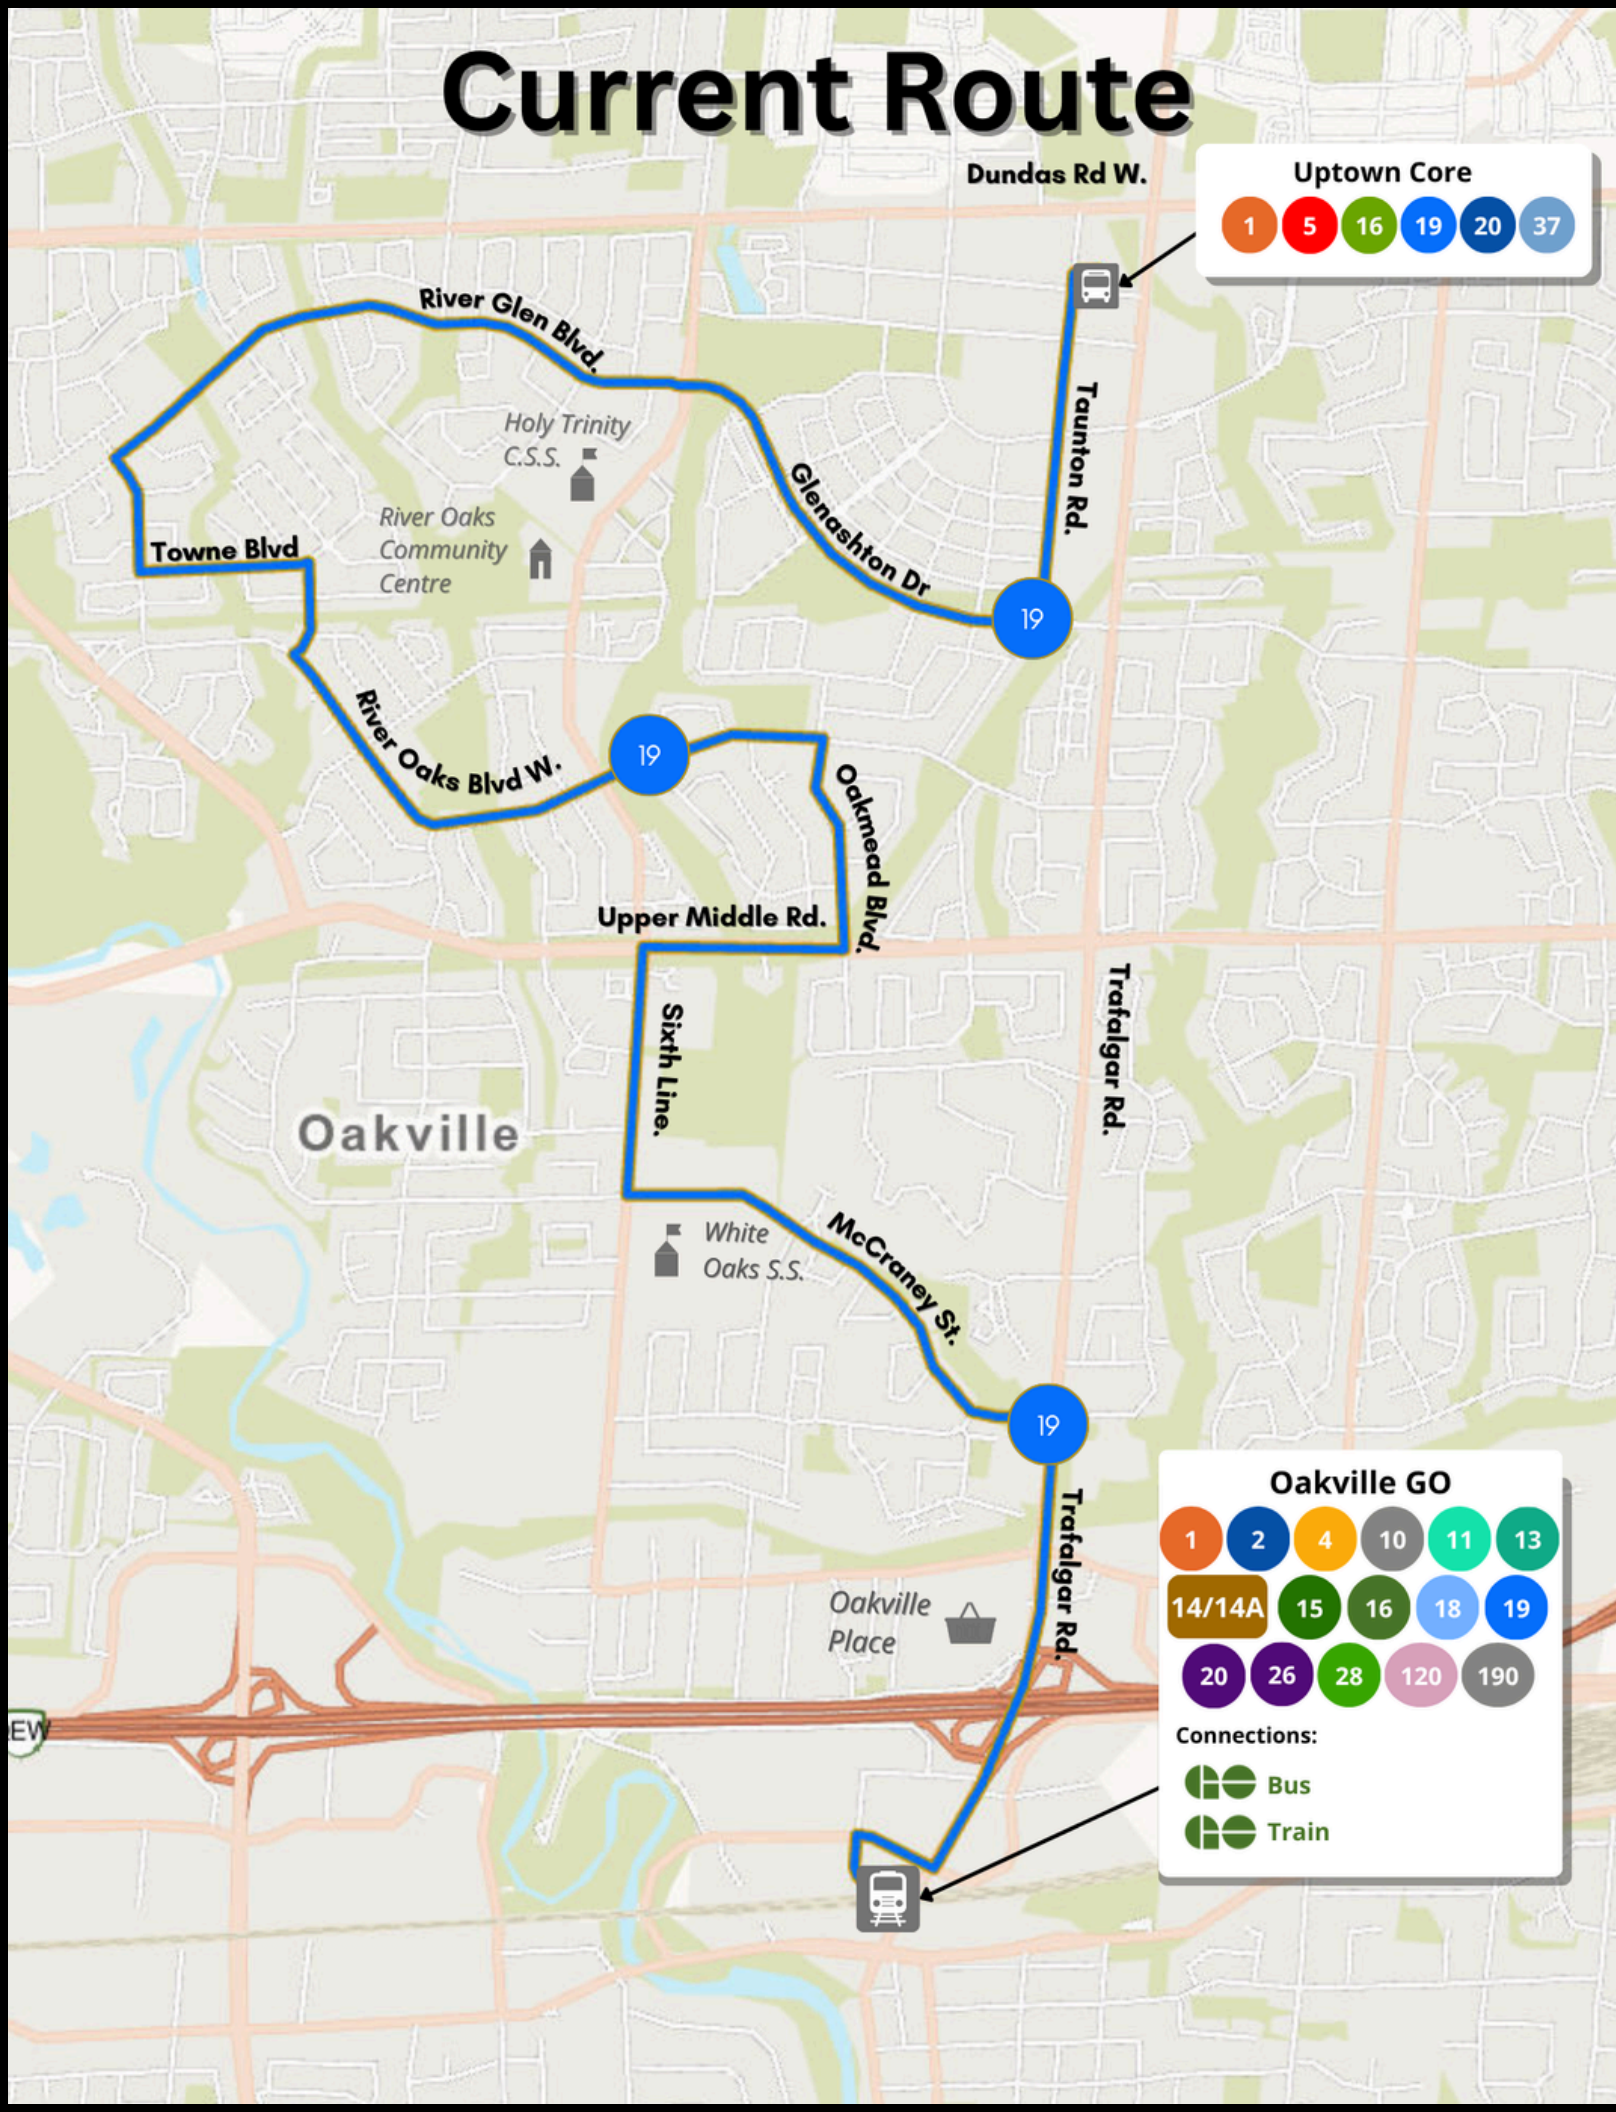

Current Route

Uptown Core

1 5 16 19 20 37

Oakville GO

1 2 4 10 11 13
 14/14A 15 16 18 19
 20 26 28 120 190

Connections:
 Bus
 Train

Proposed Route

Uptown Core

1 5 16 19 20 37

Oakville GO

1 2 4 10 11 13
 14/14A 15 16 18 19
 20 26 28 120 190

Connections:
 Bus
 Train

■ - No longer serviced