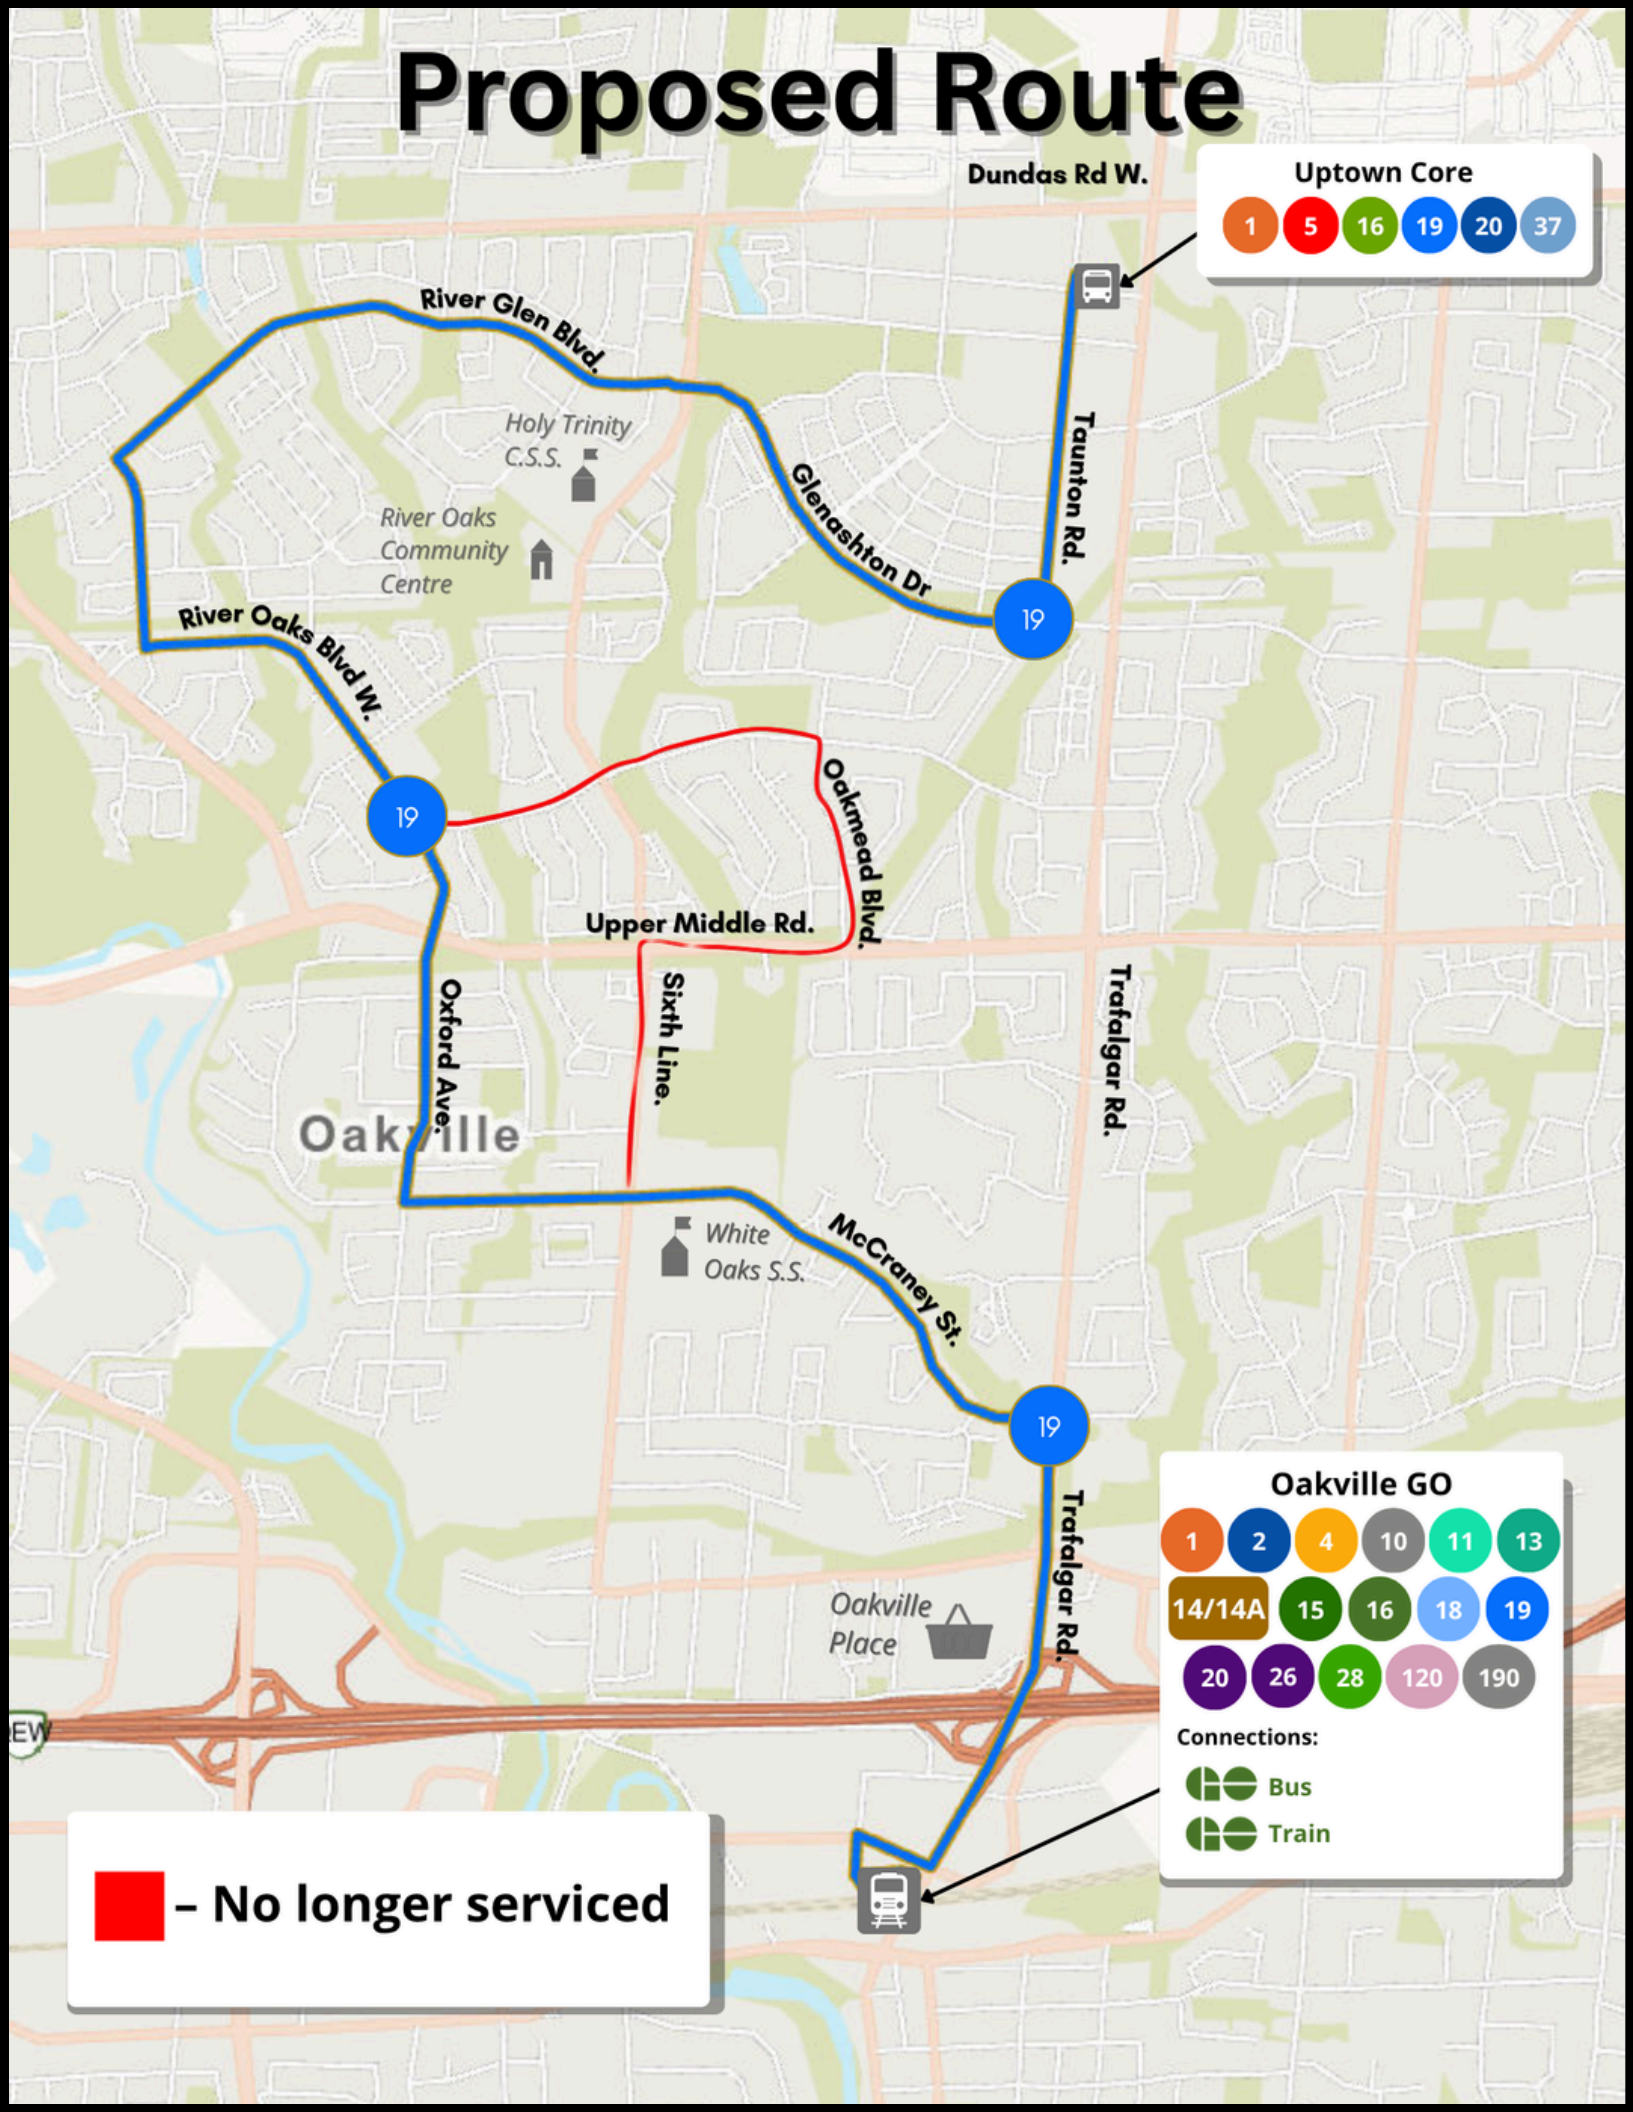

Current Route

Uptown Core

1 5 16 19 20 37

Oakville GO

1 2 4 10 11 13
 14/14A 15 16 18 19
 20 26 28 120 190

Connections:
 Bus
 Train

Proposed Route

Uptown Core

1 5 16 19 20 37

Oakville GO

1 2 4 10 11 13
 14/14A 15 16 18 19
 20 26 28 120 190

Connections:
 Bus
 Train

■ - No longer serviced