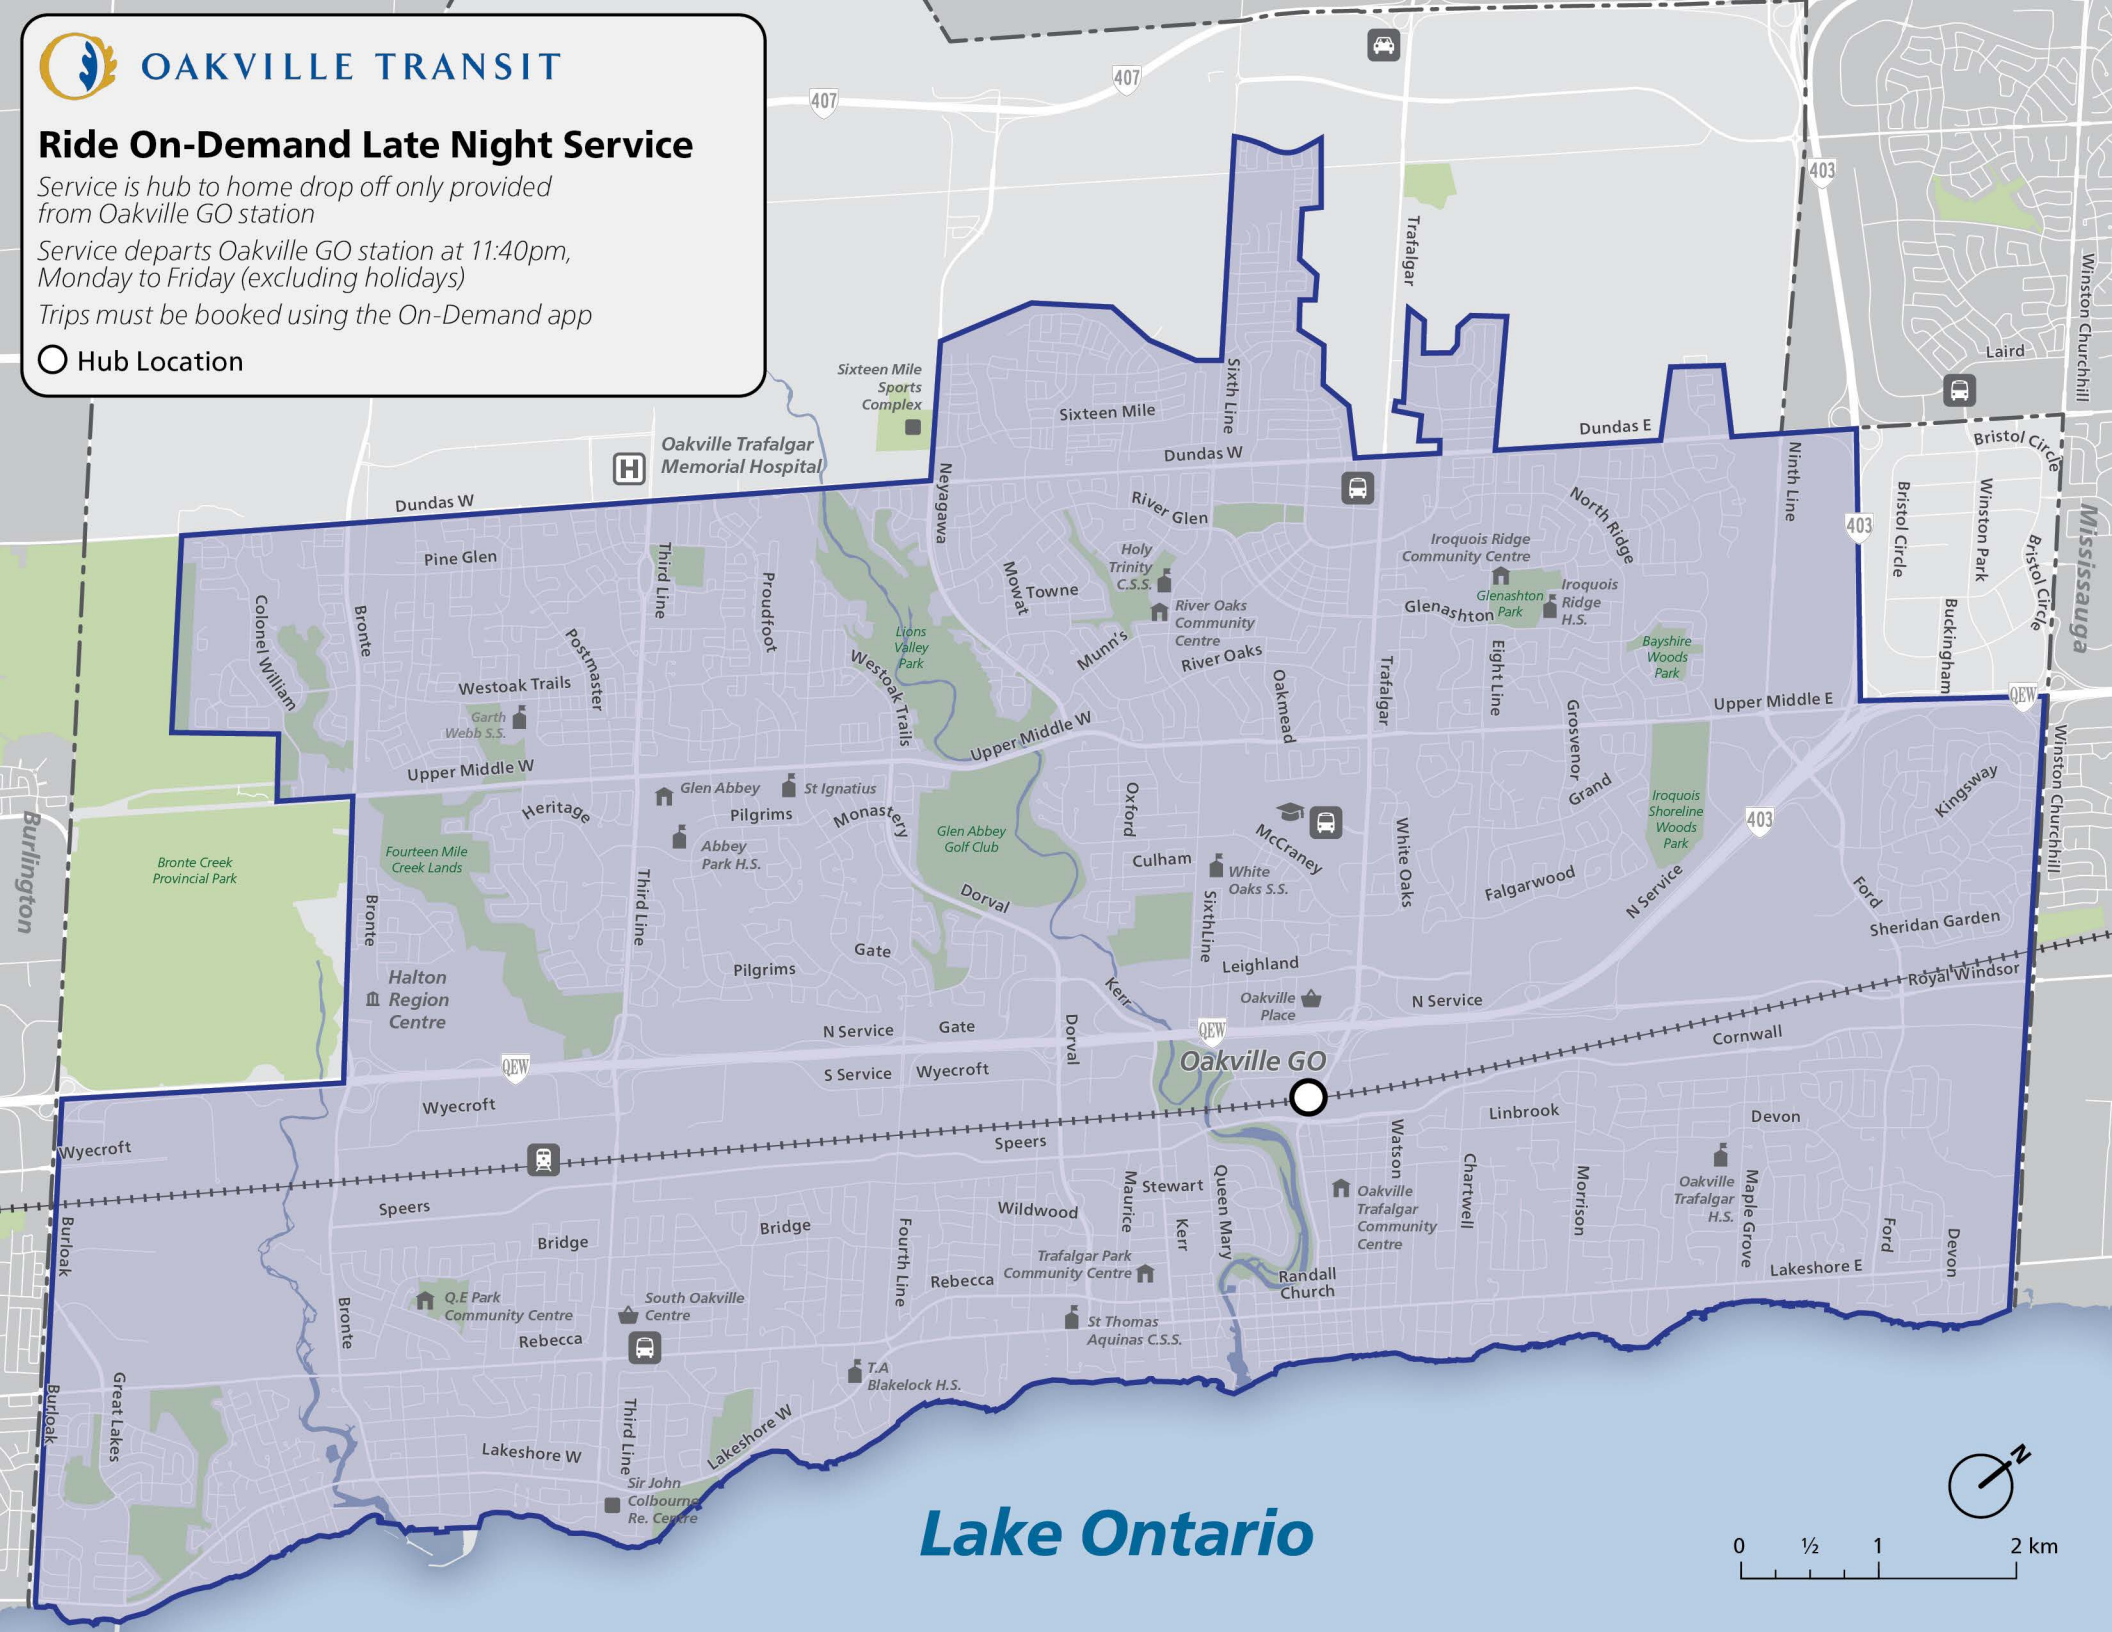

Ride On-Demand Late Night Service

Service is hub to home drop off only provided from Oakville GO station

Service departs Oakville GO station at 11:40pm, Monday to Friday (excluding holidays)

Trips must be booked using the On-Demand app

 Hub Location

Lake Ontario