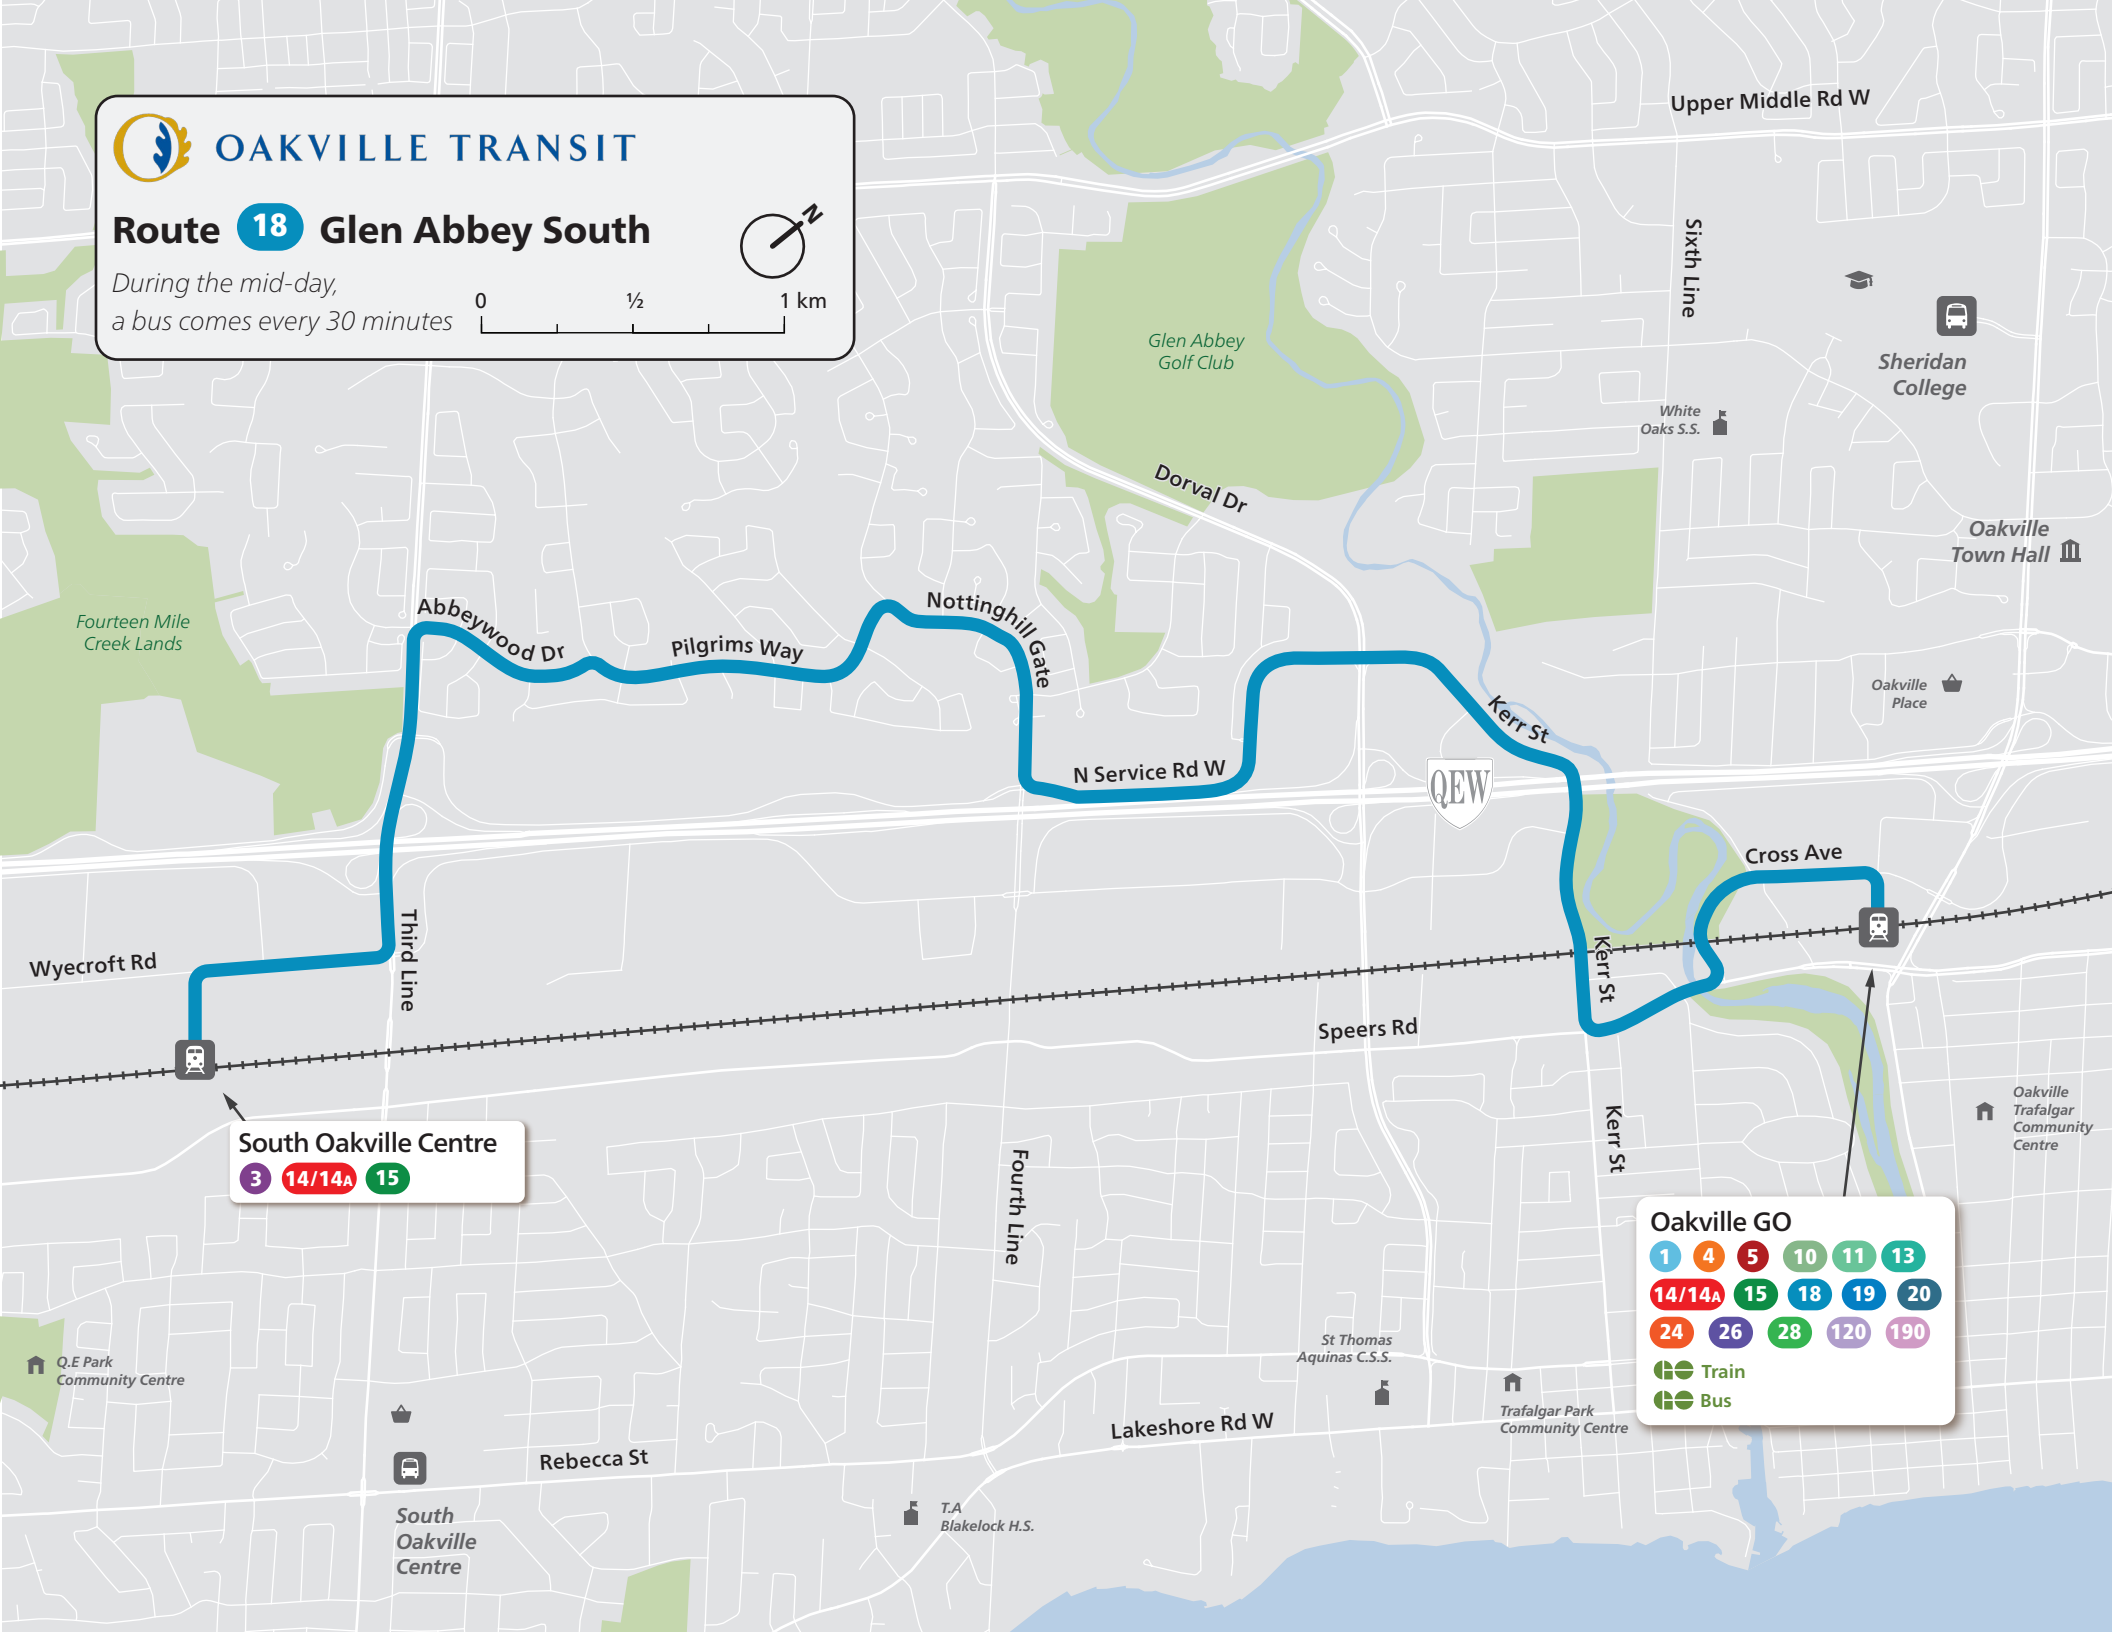

# OAKVILLE TRANSIT

## Route 18 Glen Abbey South

During the mid-day,  
a bus comes every 30 minutes

South Oakville Centre

- 3
- 14/14A
- 15

### Oakville GO

- 1
  - 4
  - 5
  - 10
  - 11
  - 13
  - 14/14A
  - 15
  - 18
  - 19
  - 20
  - 24
  - 26
  - 28
  - 120
  - 190
- Train  
 Bus