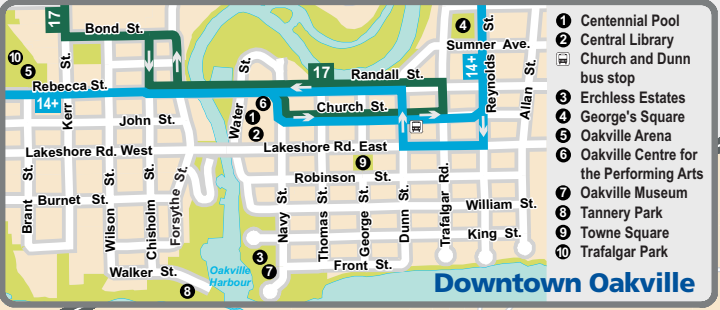

**OAKVILLE TRANSIT**  
**Weekday Route Map**

**3**  
Solid line indicates regular service route.

**10**  
Dashed line indicates rush hour or limited service route, or change in routing pattern.

Please note that not all routes operate on Saturday, Sunday/Holidays.

**Saturday Routes:**

3 4 5 5A 6 13 14 14A 15 17 18

19 20 24 26 28

**Sunday/Holidays Routes:**

3 4 5 6 13 14 14A 15 17 18 19

20 24 28

- 1 Centennial Pool
- 2 Central Library
- 3 Church and Dunn bus stop
- 4 Erchless Estates
- 5 George's Square
- 6 Oakville Arena
- 7 Oakville Centre for the Performing Arts
- 8 Oakville Museum
- 9 Tannery Park
- 10 Towne Square
- 11 Trafalgar Park

Map effective March 4, 2018

**Oakville Trafalgar Memorial Hospital**

3 5 5A

**Dundas & Walkers 407 GO Carpool**

5 5A

**Appleby GO**

14 14A

**Bronte GO**

1 5 5A  
19 20 24

**Trafalgar & 407 GO Carpool**

1

**South Oakville Centre**

3 14 14A 15