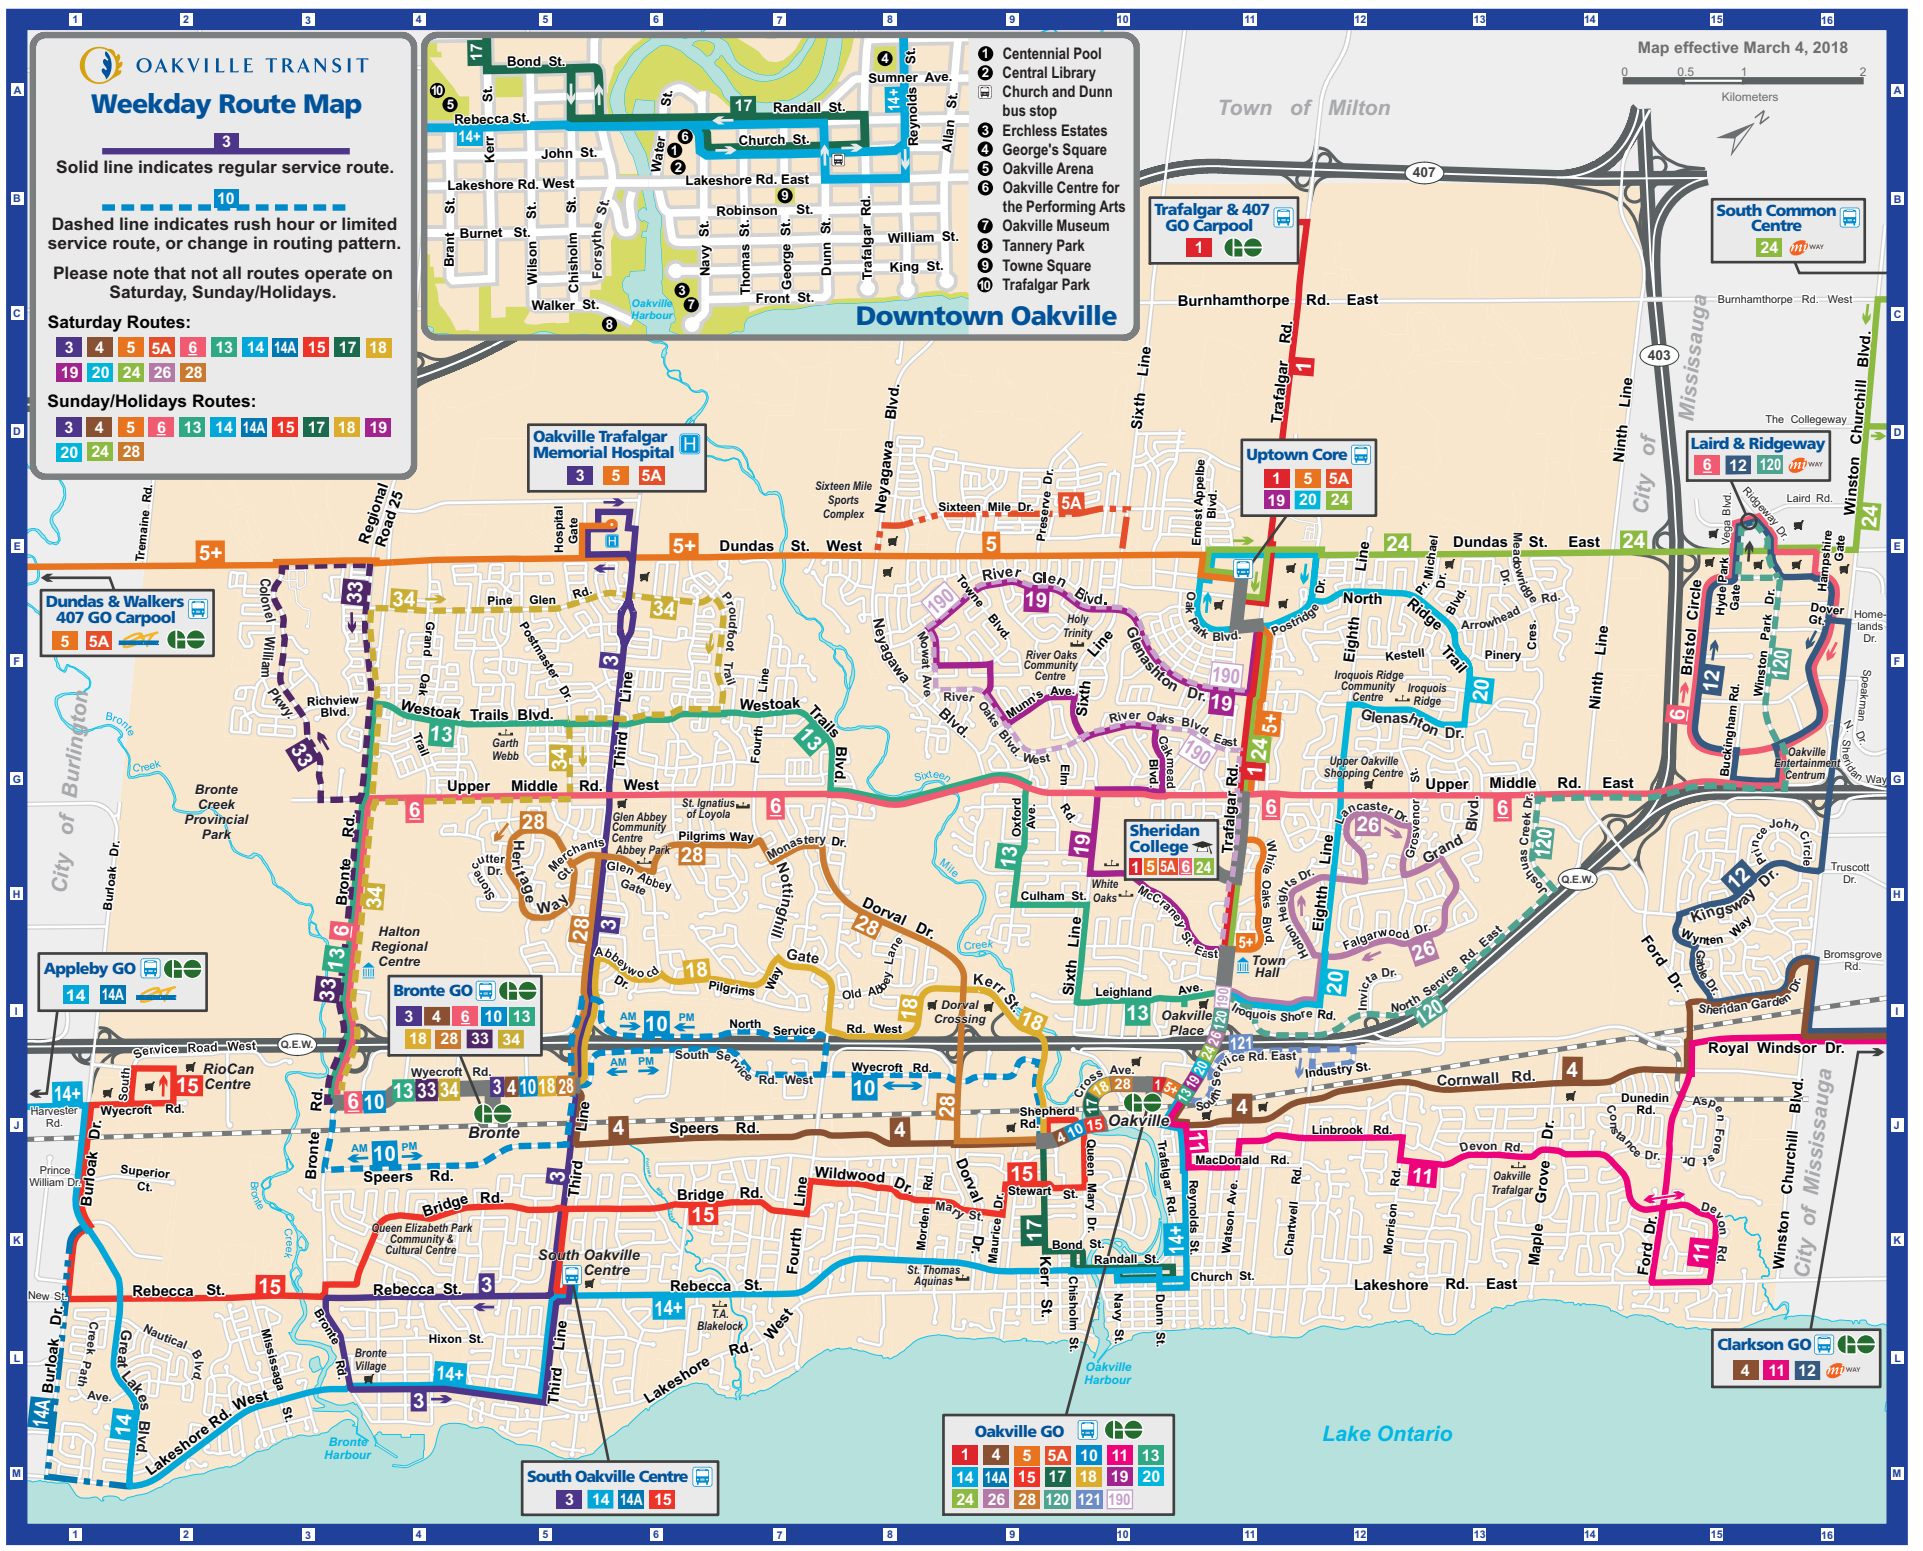

**OAKVILLE TRANSIT**  
**Weekday Route Map**

**3**  
Solid line indicates regular service route.

**10**  
Dashed line indicates rush hour or limited service route, or change in routing pattern.

Please note that not all routes operate on Saturday, Sunday/Holidays.

**Saturday Routes:**

3 4 5 5A 6 13 14 14A 15 17 18

19 20 24 26 28

**Sunday/Holidays Routes:**

3 4 5 6 13 14 14A 15 17 18 19

20 24 28

- 1 Centennial Pool
- 2 Central Library
- 3 Church and Dunn bus stop
- 4 Erchless Estates
- 5 George's Square
- 6 Oakville Arena
- 7 Oakville Centre for the Performing Arts
- 8 Oakville Museum
- 9 Tannery Park
- 10 Towne Square
- 11 Trafalgar Park

Map effective March 4, 2018

**Oakville Trafalgar Memorial Hospital**

3 5 5A

**Dundas & Walkers 407 GO Carpool**

5 5A

**Appleby GO**

14 14A

**Bronte GO**

1 5 5A  
19 20 24

**Trafalgar & 407 GO Carpool**

1

**South Oakville Centre**

3 14 14A 15