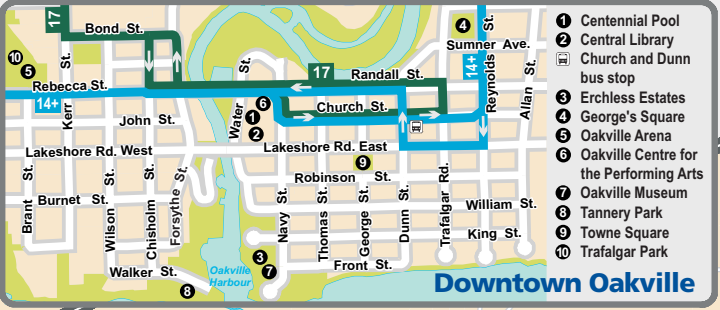

OAKVILLE TRANSIT

Weekday Route Map

3
Solid line indicates regular service route.

10
Dashed line indicates rush hour or limited service route, or change in routing pattern.

Please note that not all routes operate on Saturday, Sunday/Holidays.

Saturday Routes:

3 4 5 5A 6 13 14 14A 15 17 18
19 20 24 26 28 33

Sunday/Holidays Routes:

3 4 5 6 13 14 14A 15 17 18 19
20 24 28 33

- 1 Centennial Pool
- 2 Central Library
- 3 Church and Dunn bus stop
- 4 Erchless Estates
- 5 George's Square
- 6 Oakville Arena
- 7 Oakville Centre for the Performing Arts
- 8 Oakville Museum
- 9 Tannery Park
- 10 Towne Square
- 11 Trafalgar Park

Map effective December 31, 2017

Oakville Trafalgar Memorial Hospital

3 5 5A

Trafalgar & 407 GO Carpool

1

Uptown Core

1 5 5A
19 20 24

South Common Centre

24

Dundas & Walkers 407 GO Carpool

5 5A

Appleby GO

14 14A

Bronte GO

3 4 6 10 13
18 28 33 34

Oakville GO