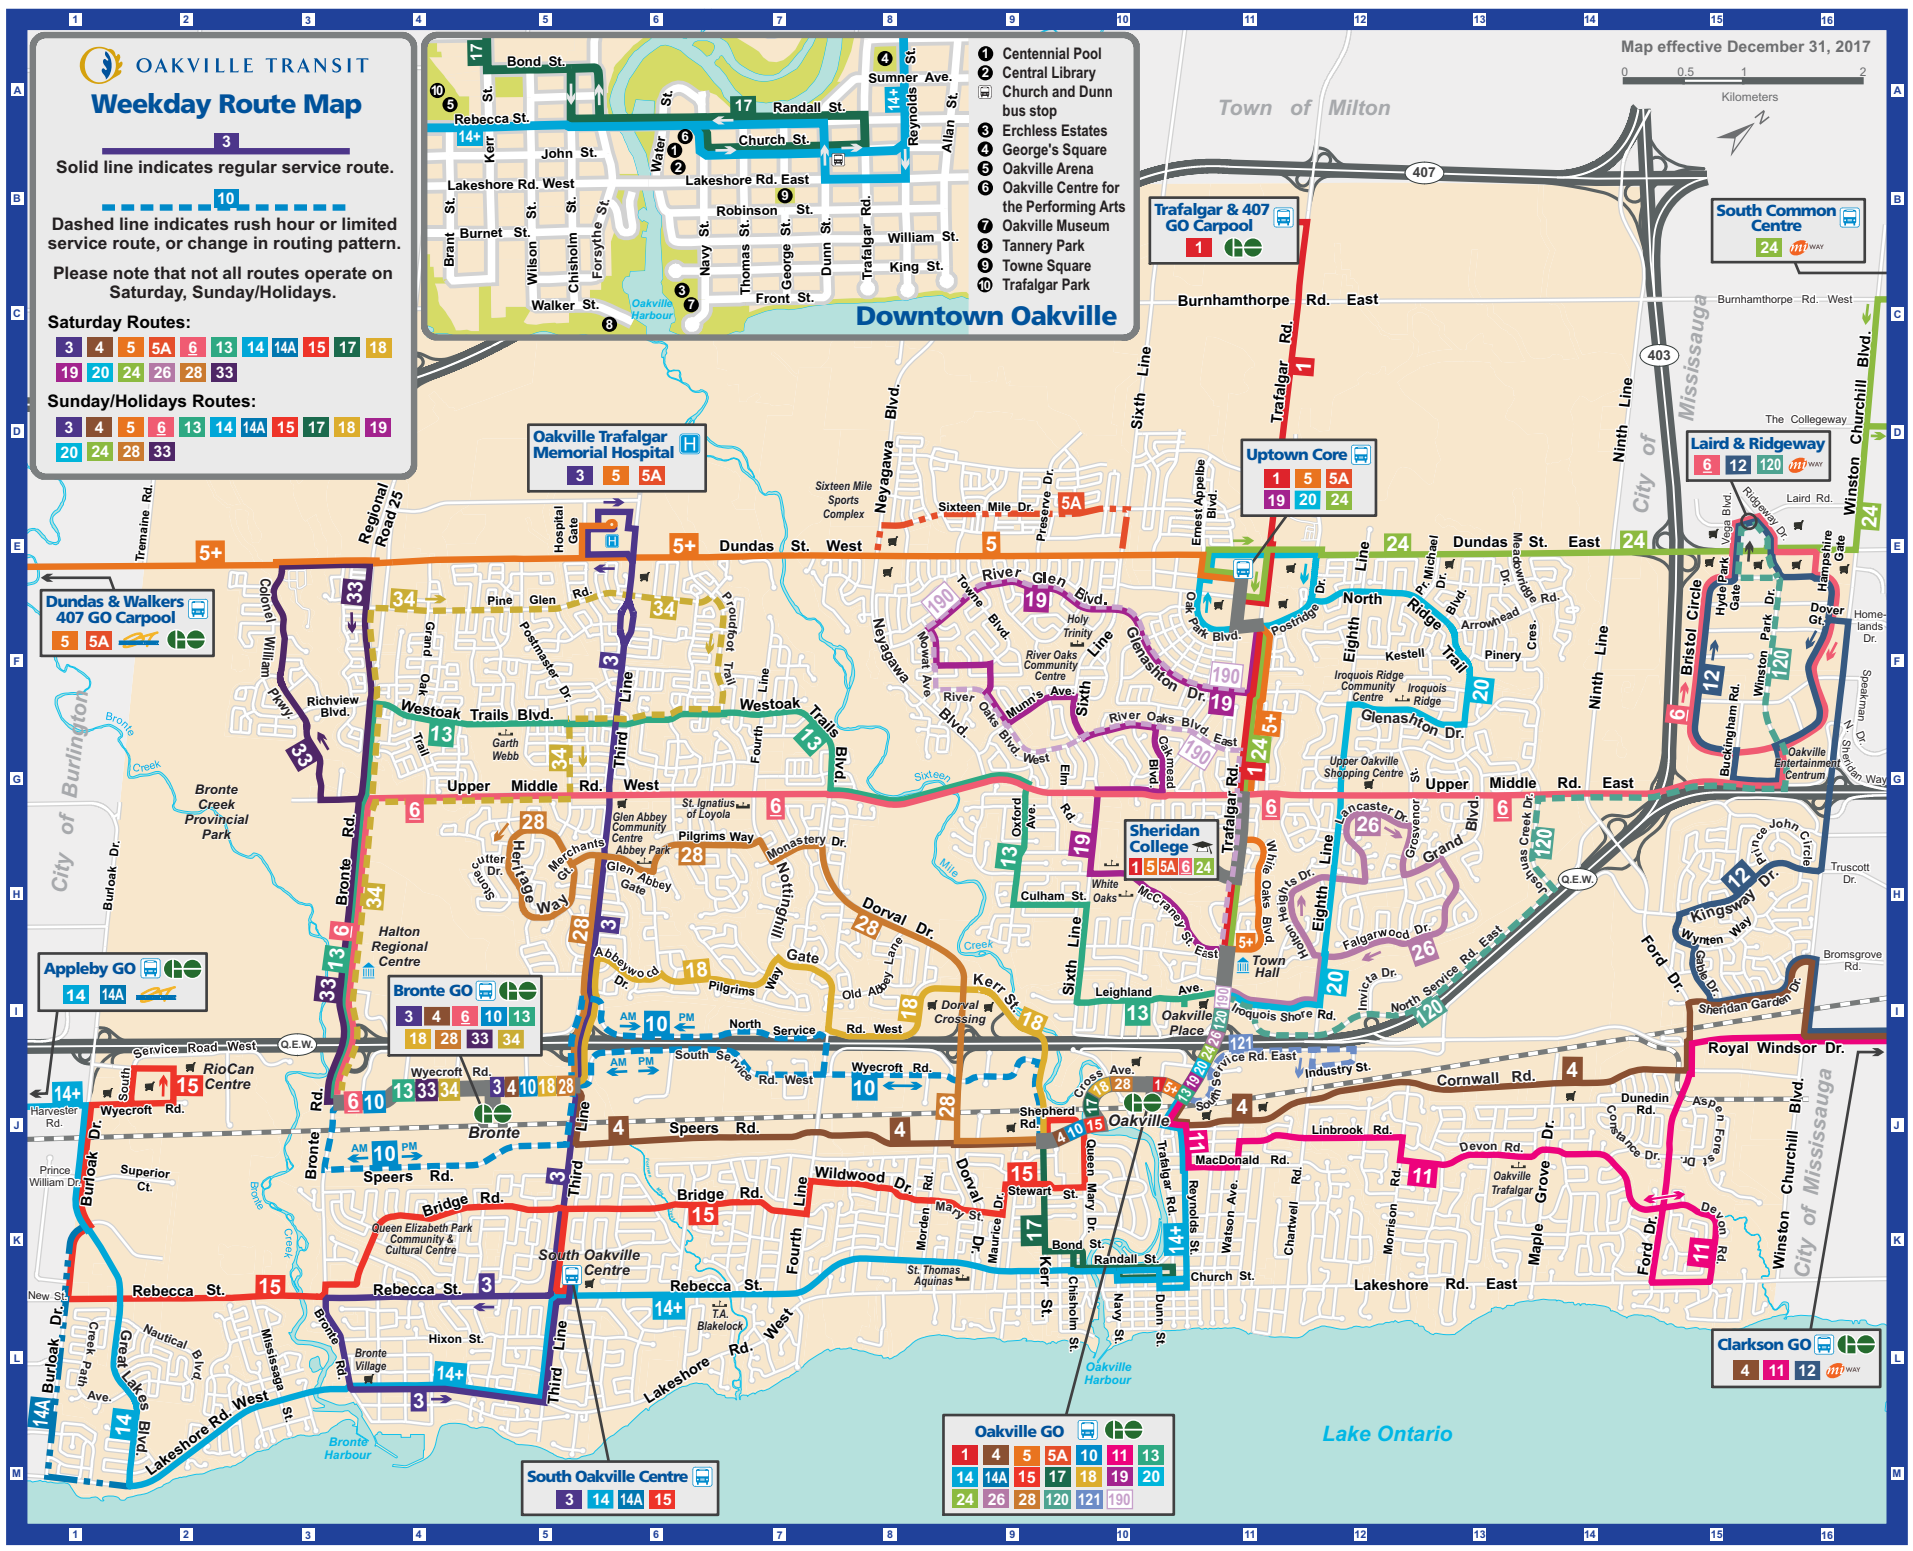

OAKVILLE TRANSIT

Weekday Route Map

3
Solid line indicates regular service route.

10
Dashed line indicates rush hour or limited service route, or change in routing pattern.

Please note that not all routes operate on Saturday, Sunday/Holidays.

Saturday Routes:

3 4 5 5A 6 13 14 14A 15 17 18
19 20 24 26 28 33

Sunday/Holidays Routes:

3 4 5 6 13 14 14A 15 17 18 19
20 24 28 33

- 1 Centennial Pool
- 2 Central Library
- 3 Church and Dunn bus stop
- 4 Erchless Estates
- 5 George's Square
- 6 Oakville Arena
- 7 Oakville Centre for the Performing Arts
- 8 Oakville Museum
- 9 Tannery Park
- 10 Towne Square
- 11 Trafalgar Park

Map effective December 31, 2017

Oakville Trafalgar Memorial Hospital

3 5 5A

Trafalgar & 407 GO Carpool

1

Uptown Core

1 5 5A
19 20 24

South Common Centre

24

Dundas & Walkers 407 GO Carpool

5 5A

Appleby GO

14 14A

Bronte GO

3 4 6 10 13
18 28 33 34

Oakville GO