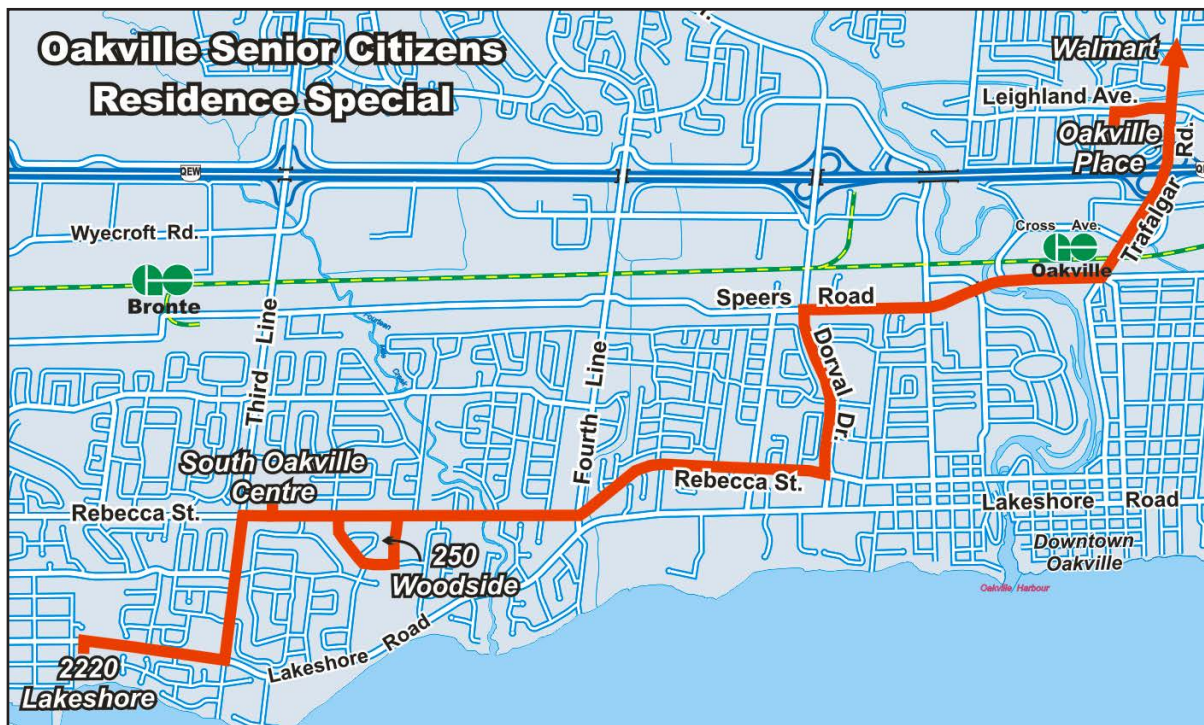

# OAKVILLE SENIOR CITIZENS RESIDENCE SPECIAL

Thursdays schedule

Effective March 8, 2018

Timepoint	Oakville Seniors (2220 Lakeshore Rd.) (Depart)	South Oakville Centre	250 Woodside Dr.	Oakville Place (Lower level parking in front of SportChek)	Walmart (Pharmacy entrance)	Oakville Place (Lower level parking in front of SportChek)	250 Woodside Dr.	South Oakville Centre	Oakville Seniors (2220 Lakeshore Rd.) (Arrive)
<b>Thursdays only</b>									
<b>a.m.</b>	9:30	9:40	9:45	10:05	10:20	10:30	10:50	10:55	11:10
	11:10	11:20	11:25	11:45	12:00	12:10	12:30	12:35	12:50
<b>p.m.</b>	12:50	1:00	1:05	1:25	1:40	--	--	--	--
	--	--	--	--	2:15	2:25	2:45	2:50	3:05

**Oakville Transit**  
 430 Wyecroft Road  
 8:30 a.m. - 4:30 p.m.  
 Monday - Friday

oakvilletransit.ca  
 @oakvilletransit

**Mailing Address**  
 Oakville Transit  
 1225 Trafalgar Road  
 Oakville, ON L6H 0H3