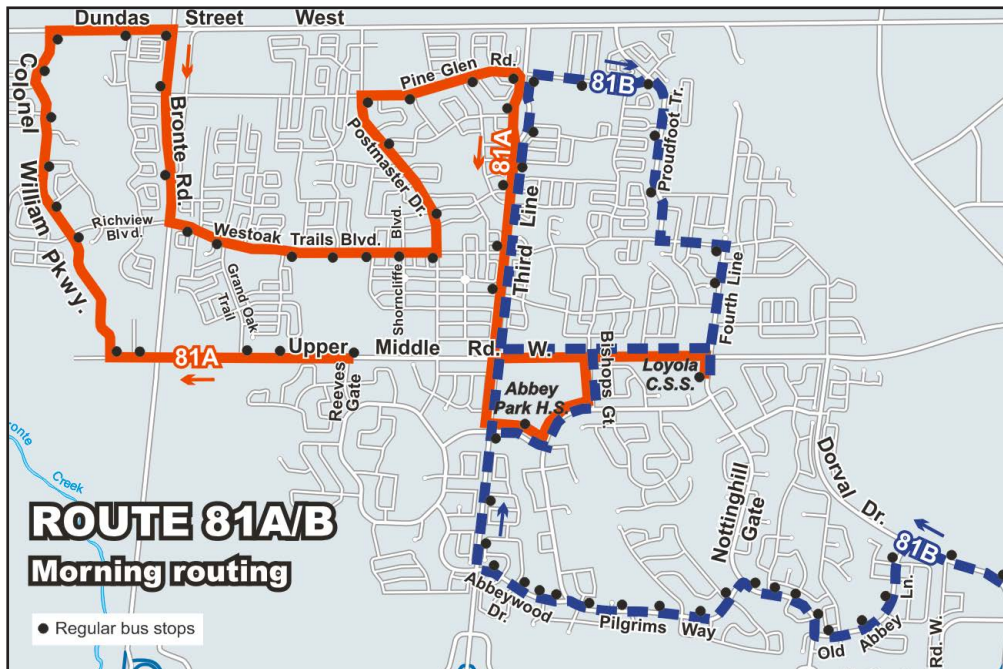

81/81s

ABBEY PARK / LOYOLA (SOUTH) SPECIAL

Monday to Friday, effective October 4, 2021

81A Abbey Park / Loyola North								
Timepoint	Upper Middle & Reeves	Col. William & Dundas	Westoak & Bronte	Westoak & Shorncliffe	Postmaster & Pine Glen	Pine Glen & Third Line	Abbey Park (Arrive)	Loyola (Arrive)
Monday to Friday (morning)								
To Abbey Park and Loyola								
	7:30	7:36	7:42	7:45	7:48	7:50	7:59	8:05

81B Abbey Park / Loyola North								
Timepoint	Dorval & North Service	Nottingham & Pilgrims Way	Abbeywood & Third Line	Third Line & Pine Glen	Pine Glen & Proudfoot	Westoak & Fourth Line	Abbey Park (Arrive)	Loyola (Arrive)
Monday to Friday (morning)								
To Abbey Park and Loyola								
	7:35	7:39	7:42	7:47	7:49	7:52	7:59	8:05

81S Abbey Park / Loyola South						
Timepoint	Loyola (Depart)	Abbey Park (Depart)	Heritage Way & Stonecutter	Pilgrims Way & Abbeywood	Nottinghill & Old Abbey	Dorval & North Service
Monday to Friday (afternoon)						
From Loyola and Abbey Park						
	2:47	2:52	2:55	3:00	3:04	3:08

Routes 18 and 28 provide alternative travel options for students who live south of the schools in Glen Abbey. Please check route schedules for bus times in morning and afternoon.

Oakville Transit
 430 Wycroft Road
 8:30 a.m. - 4:30 p.m.
 Monday - Friday
Mailing Address
 Oakville Transit
 1225 Trafalgar Road
 Oakville, ON L6H 0H3
oakvilletransit.ca
 @oakvilletransit
 Info Line 905-815-2020
 care-A-van 905-337-9222