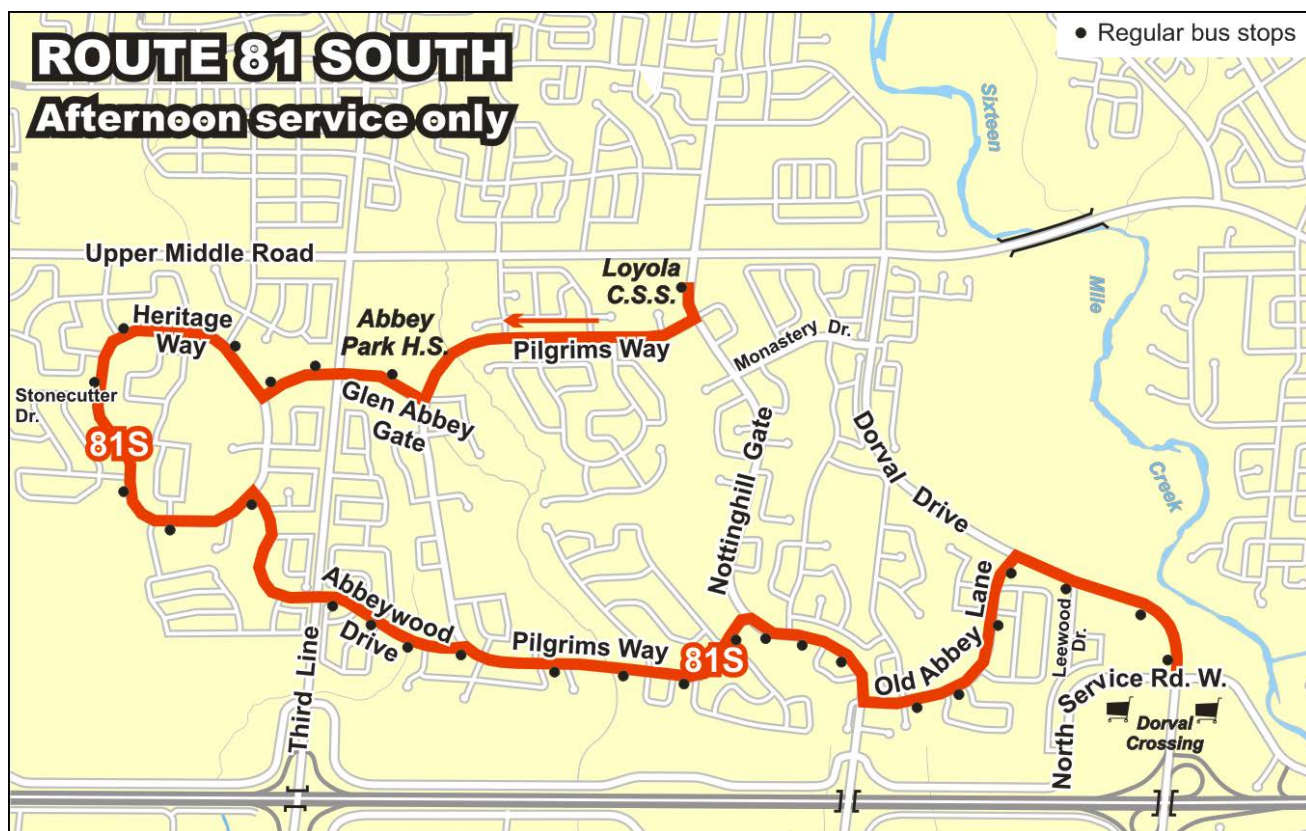

# 81s ABBEY PARK/LOYOLA (SOUTH) SPECIAL

Monday to Friday, for 2017 – 2018 school year

Timepoint	Loyola (Depart)	Abbey Park (Depart)	Heritage Way & Stonecutter	Pilgrims Way & Abbeywood	Nottingham & Old Abbey	Dorval & North Service
<b>Monday to Friday (afternoon)</b>						
<b>From Loyola and Abbey Park</b>						
	3:00	3:05	3:08	3:13	3:17	3:21

**Routes 18 and 28 provide alternative travel options for students who live south of the schools in Glen Abbey. Please check route schedules for bus times in morning and afternoon.**

**Have you tried real-time bus tracking?**  
 Track your bus at [oakvilletransit.ca](http://oakvilletransit.ca) or download the Oakville Transit mobile app.

**Oakville Transit**  
 430 Wycroft Road  
 8:30 a.m. - 4:30 p.m.  
 Monday - Friday

[oakvilletransit.ca](http://oakvilletransit.ca)  
 @oakvilletransit

**Mailing Address**  
 Oakville Transit  
 1225 Trafalgar Road  
 Oakville, ON L6H 0H3

Info Line 905-815-2020  
 care-A-van 905-337-9222

While every effort will be made to operate our service to these timetables, all schedules including bus stop times and transfer times are based on normal traffic and weather conditions and as such are subject to change. Oakville Transit will not be responsible for any loss, damage or inconvenience that may result from any errors, omissions or service delays.