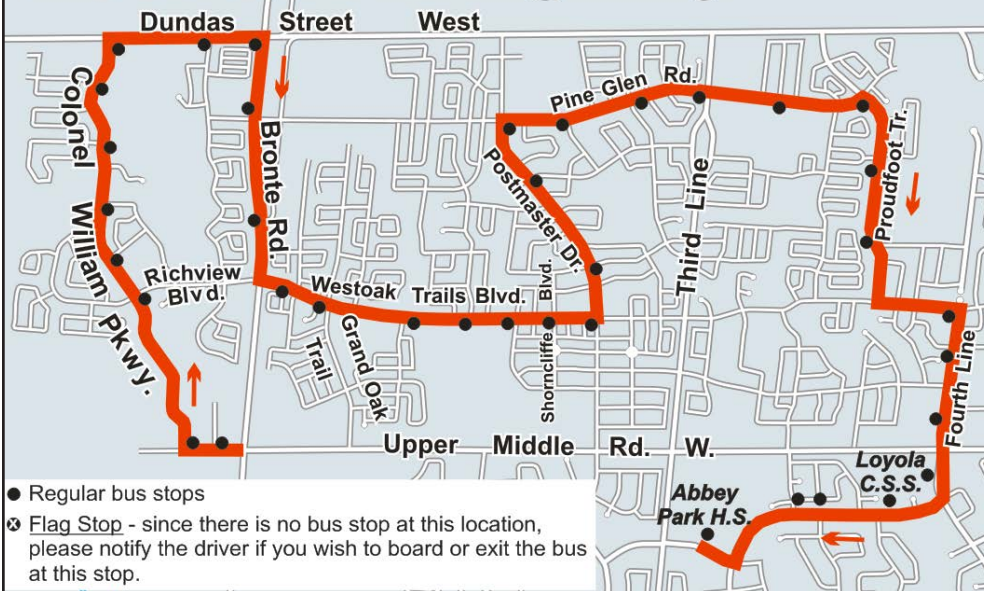

81/82

ABBEY PARK / LOYOLA (NORTH) SPECIAL

Monday to Friday, effective November 30, 2020

ROUTE 81N Morning routing

81N Abbey Park / Loyola North

Timepoint	Upper Middle & Bronte	Col. William & Dundas	Westoak & Bronte	Westoak & Shorncliffe	Pine Glen & Proudfoot	Fourth Line & Upper Middle	Loyola (Arrive)	Abbey Park (Arrive)
Monday to Friday (morning)								
To Loyola and Abbey Park								
	7:29	7:33	7:38	7:40	7:49	7:54	7:55	7:57

82 Loyola North

Timepoint	Loyola (Depart)	Pine Glen & Proudfoot	Westoak & Shorncliffe	Westoak & Grand Oak	Col. William & Dundas	Bronte & Richview
Monday to Friday (after school)						
From Loyola						
	11:45	11:53	12:01	12:04	12:12	12:15

ROUTE 81N/82 Afternoon routing

Real-time bus tracking

Track your bus at oakvilletransit.ca or download the Oakville Transit mobile app.

Oakville Transit
430 Wycroft Road
8:30 a.m. - 4:30 p.m.
Monday - Friday