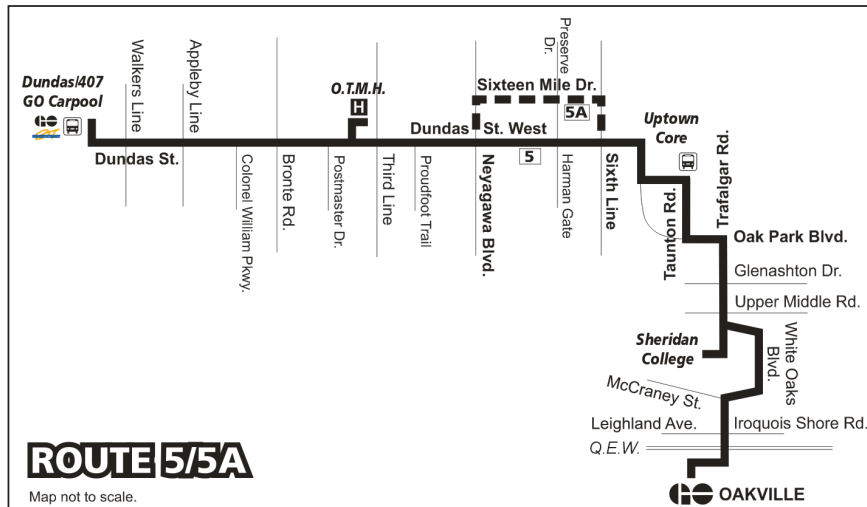

Timepoint	Route	Dundas / 407 GO Carpool (Dp.)	Dundas & Appleby	Dundas & Bronte	Hospital	Dundas & Neyagawa	Sixteen Mile & Neyagawa	Dundas & Sixth Line	Uptown Core	Trafalgar & Upper Middle	Sheridan College	White Oaks & Marlborough	Oakville GO (Arrive)	
Saturday (Eastbound)														
To Oakville GO – 5 via Dundas St. West, 5A via Sixteen Mile Dr.														
a.m.	5	--	--	--	--	--	--	--	6:59	7:05	7:08	7:11	7:20	
	5	7:00	7:06	7:11	7:15	7:21	--	7:24	7:29	7:35	7:38	7:41	7:50	
	5A	7:24	7:30	7:35	7:39	--	7:47	7:53	7:59	8:05	8:08	8:11	8:20	
	5	8:00	8:06	8:11	8:15	8:21	--	8:24	8:29	8:35	8:38	8:41	8:50	
p.m.	5A	8:24	8:30	8:35	8:39	--	8:47	8:53	8:59	9:05	9:08	9:11	9:20	
	<i>and alternating – every 36/24 minutes</i>													
	<i>every 60 minutes</i>													
<i>every 30 minutes</i>														
p.m.	5A	7:24	7:30	7:35	7:39	--	7:47	7:53	7:59	8:05	8:08	8:11	8:20	
	5	8:00	8:06	8:11	8:15	8:21	--	8:24	8:29	8:35	8:38	8:41	8:50	
	5A	8:24	8:30	8:35	8:39	--	8:47	8:53	8:59	9:05	9:08	9:11	9:20	
	5	9:30	9:36	9:41	9:45	9:51	--	9:54	9:59	10:05	10:08	10:11	10:20	
	5	10:30	10:36	10:41	10:45	10:51	--	10:54	10:59	11:05	11:08	11:11	11:20	
	5	11:30	11:36	11:41	11:45	11:51	--	11:54	11:59	12:05	12:08	12:11	12:20	
Sunday / Holidays (Eastbound)														
To Oakville GO – 5 via Dundas St. West														
a.m.	5	--	--	--	--	--	--	--	7:59	8:05	8:08	8:11	8:20	
	5	8:30	8:36	8:41	8:45	8:51	--	8:54	8:59	9:05	9:08	9:11	9:20	
	5	9:30	9:36	9:41	9:45	9:51	--	9:54	9:59	10:05	10:08	10:11	10:20	
<i>and every 60 minutes until</i>														
p.m.	5	5:30	5:36	5:41	5:45	5:51	--	5:54	5:59	6:05	6:08	6:11	6:20	
	5	6:30	6:36	6:41	6:45	6:51	--	6:54	6:59	7:05	7:08	7:11	7:20	
	5	7:30	7:36	7:41	7:45	7:51	--	7:54	7:59	8:05	8:08	8:11	8:20	