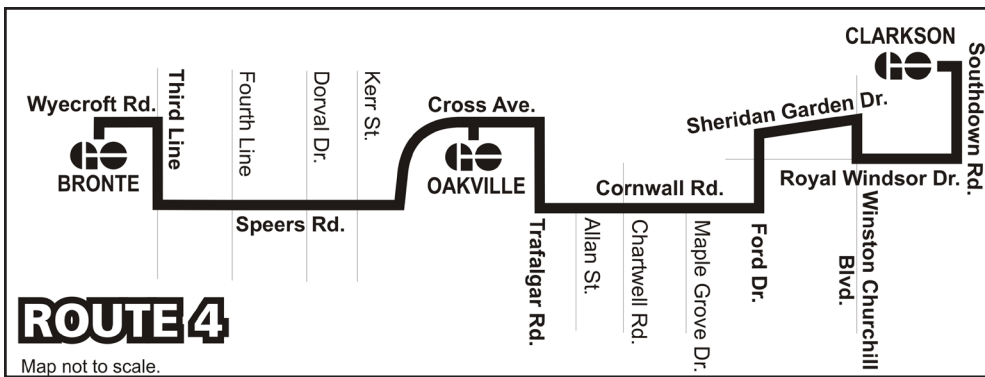

Timepoint	Bronte GO (Depart)	Speers & Third Line	Speers & Fourth Line	Speers & Kerr	Oakville GO (Depart)	Cornwall & Chartwell	Cornwall & Maple Grove	Ford & Royal Windsor	Sheridan Gdn. & W. Churchill	Clarkson GO (Arrive)	Clarkson GO (Depart)	Sheridan Gdn. & W. Churchill	Ford & Royal Windsor	Cornwall & Maple Grove	Cornwall & Chartwell	Oakville GO (Depart)	Speers & Kerr	Speers & Fourth Line	Speers & Third Line	Bronte GO (Arrive)	
Saturday																					
Eastbound to Clarkson GO											Westbound to Bronte GO										
a.m.	--	--	--	--	--	--	--	--	--	--	6:50	6:54	6:57	7:00	7:03	7:10	7:13	7:19	7:23	7:27	
	--	--	--	--	6:57	7:02	7:05	7:08	7:11	7:19	7:20	7:24	7:27	7:30	7:33	7:40	7:43	7:49	7:53	7:57	
	7:08	7:12	7:16	7:22	7:27	7:32	7:35	7:38	7:41	7:49	7:50	7:54	7:57	8:00	8:03	8:10	8:13	8:19	8:23	8:27	
	7:38	7:42	7:46	7:52	7:57	8:02	8:05	8:08	8:11	8:19	8:20	8:24	8:27	8:30	8:33	8:40	8:43	8:49	8:53	8:57	
	8:08	8:12	8:16	8:22	8:27	8:32	8:35	8:38	8:41	8:49	8:50	8:54	8:57	9:00	9:03	9:10	9:13	9:19	9:23	9:27	
	8:38	8:42	8:46	8:52	8:57	9:02	9:05	9:08	9:11	9:19	9:20	9:24	9:27	9:30	9:33	9:40	9:43	9:49	9:53	9:57	
<i>and every 30 minutes until</i>											<i>and every 30 minutes until</i>										
p.m.	6:08	6:12	6:16	6:22	6:27	6:32	6:35	6:38	6:41	6:49	6:50	6:54	6:57	7:00	7:03	7:10	7:13	7:19	7:23	7:27	
	6:38	6:42	6:46	6:52	6:57	7:02	7:05	7:08	7:11	7:19	7:20	7:24	7:27	7:30	7:33	7:40	7:43	7:49	7:53	7:57	
	7:08	7:12	7:16	7:22	7:27	7:32	7:35	7:38	7:41	7:49	7:50	7:54	7:57	8:00	8:03	8:10	8:13	8:19	8:23	8:27	
	7:38	7:42	7:46	7:52	7:57	8:02	8:05	8:08	8:11	8:19	8:20	8:24	8:27	8:30	8:33	8:40	8:43	8:49	8:53	8:57	
	8:38	8:42	8:46	8:52	8:57	9:02	9:05	9:08	9:11	9:19	9:20	9:24	9:27	9:30	9:33	9:40	9:43	9:49	9:53	9:57	
	9:38	9:42	9:46	9:52	9:57	10:02	10:05	10:08	10:11	10:19	10:20	10:24	10:27	10:30	10:33	10:40	10:43	10:49	10:53	10:57	
10:38	10:42	10:46	10:52	10:57	11:02	11:05	11:08	11:11	11:19	11:20	11:24	11:27	11:30	11:33	11:40*	<i>*Ends at Oakville GO</i>					
Sunday / Holidays																					
Eastbound to Clarkson GO											Westbound to Bronte GO										
a.m.	--	--	--	--	--	--	--	--	--	--	7:50	7:54	7:57	8:00	8:03	8:10	8:13	8:19	8:23	8:27	
	--	--	--	--	7:57	8:02	8:05	8:08	8:11	8:19	8:20	8:24	8:27	8:30	8:33	8:40	8:43	8:49	8:53	8:57	
	8:08	8:12	8:16	8:22	8:27	8:32	8:35	8:38	8:41	8:49	8:50	8:54	8:57	9:00	9:03	9:10	9:13	9:19	9:23	9:27	
	8:38	8:42	8:46	8:52	8:57	9:02	9:05	9:08	9:11	9:19	9:20	9:24	9:27	9:30	9:33	9:40	9:43	9:49	9:53	9:57	
	9:08	9:12	9:16	9:22	9:27	9:32	9:35	9:38	9:41	9:49	9:50	9:54	9:57	10:00	10:03	10:10	10:13	10:19	10:23	10:27	
9:38	9:42	9:46	9:52	9:57	10:02	10:05	10:08	10:11	10:19	10:20	10:24	10:27	10:30	10:33	10:40	10:43	10:49	10:53	10:57		
<i>and every 30 minutes until</i>											<i>and every 30 minutes until</i>										
p.m.	5:08	5:12	5:16	5:22	5:27	5:32	5:35	5:38	5:41	5:49	5:50	5:54	5:57	6:00	6:03	6:10	6:13	6:19	6:23	6:27	
	5:38	5:42	5:46	5:52	5:57	6:02	6:05	6:08	6:11	6:19	6:20	6:24	6:27	6:30	6:33	6:40	6:43	6:49	6:53	6:57	
	6:08	6:12	6:16	6:22	6:27	6:32	6:35	6:38	6:41	6:49	6:50	6:54	6:57	7:00	7:03	7:10	7:13	7:19	7:23	7:27	
	6:38	6:42	6:46	6:52	6:57	7:02	7:05	7:08	7:11	7:19	7:20	7:24	7:27	7:30	7:33	7:40	7:43	7:49	7:53	7:57	
	7:08	7:12	7:16	7:22	7:27	7:32	7:35	7:38	7:41	7:49	7:50	7:54	7:57	8:00	8:03	8:40*	<i>*Ends at Oakville GO</i>				
7:38	7:42	7:46	7:52	7:56*	<i>*Ends at Oakville GO</i>					--	--	--	--	--	--	--	--	--	--	--	

Late Night Service
departs from the Oakville GO station at 11:40 p.m., 12:30 and 1:30 a.m., Monday to Saturday, and 7:40 p.m. on Sunday and holidays. Let the driver know the nearest bus stop to your destination within Oakville.

Drop-off service covers up to Winston Churchill Blvd. only.

While every effort will be made to operate our service to these timetables, all schedules including bus stop times and transfer times are based on normal traffic and weather conditions and as such are subject to change. Oakville Transit will not be responsible for any loss, damage or inconvenience that may result from any errors, omissions or service delays.

Have you tried real-time bus tracking?

Track your bus at oakvilletransit.ca or download the Oakville Transit mobile app.

Oakville Transit
430 Wyecroft Road
8:30 a.m. - 4:30 p.m.
Monday - Friday

Mailing Address
Oakville Transit
1225 Trafalgar Road
Oakville, ON L6H 0H3

oakvilletransit.ca
@oakvilletransit
Info Line 905-815-2020
care-A-van 905-337-9222