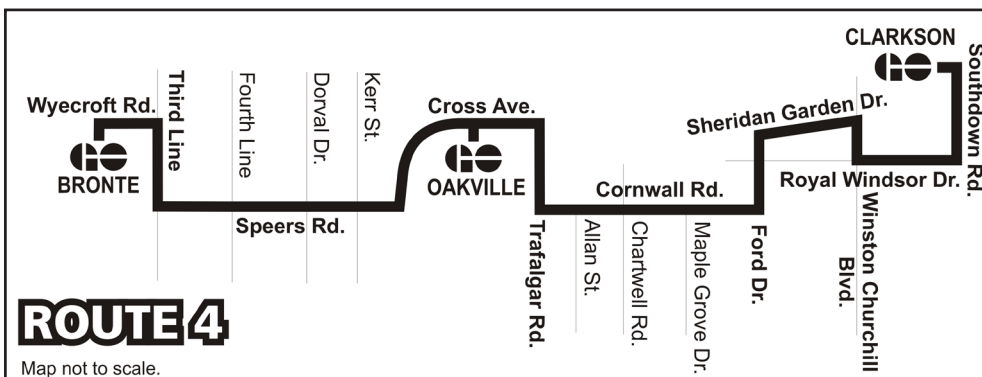

Timepoint	Bronte GO (Depart)	Speers & Third Line	Speers & Fourth Line	Speers & Kerr	Oakville GO (Depart)	Cornwall & Chartwell	Cornwall & Maple Grove	Ford & Royal Windsor	Sheridan Gdn. & W. Churchill	Clarkson GO (Arrive)	Clarkson GO (Depart)	Sheridan Gdn. & W. Churchill	Ford & Royal Windsor	Cornwall & Maple Grove	Cornwall & Chartwell	Oakville GO (Depart)	Speers & Kerr	Speers & Fourth Line	Speers & Third Line	Bronte GO (Arrive)	
Monday to Friday																					
Eastbound to Clarkson GO											Westbound to Bronte GO										
a.m.	--	--	--	--	--	--	--	--	--	--	--	--	--	--	--	--	6:25	6:28	6:34	6:38	6:42
	--	--	--	--	--	--	--	--	--	--	6:20	6:24	6:27	6:30	6:33	6:40	6:43	6:49	6:53	6:57	--
	--	--	--	--	6:12	6:17	6:20	6:23	6:26	6:34	6:35	6:39	6:42	6:45	6:48	6:55	6:58	7:04	7:08	7:12	--
	6:08	6:12	6:16	6:22	6:27	6:32	6:35	6:38	6:41	6:49	6:50	6:54	6:57	7:00	7:03	7:10	7:13	7:19	7:23	7:27	--
	6:23	6:27	6:31	6:37	6:42	6:47	6:50	6:53	6:56	7:04	7:05	7:09	7:12	7:15	7:18	7:25	7:28	7:34	7:38	7:42	--
	6:38	6:42	6:46	6:52	6:57	7:02	7:05	7:08	7:11	7:19	7:20	7:24	7:27	7:30	7:33	7:40	7:43	7:49	7:53	7:57	--
	6:53	6:57	7:01	7:07	7:12	7:17	7:20	7:23	7:26	7:34	7:35	7:39	7:42	7:45	7:48	7:55	7:58	8:04	8:08	8:12	--
	7:08	7:12	7:16	7:22	7:27	7:32	7:35	7:38	7:41	7:49	7:50	7:54	7:57	8:00	8:03	8:10	8:13	8:19	8:23	8:27	--
	7:23	7:27	7:31	7:37	7:42	7:47	7:50	7:53	7:56	8:04	8:05	8:09	8:12	8:15	8:18	8:25	8:28	8:34	8:38	8:42	--
	7:38	7:42	7:46	7:52	7:57	8:02	8:05	8:08	8:11	8:19	8:20	8:24	8:27	8:30	8:33	8:40	8:43	8:49	8:53	8:57	--
	7:53	7:57	8:01	8:07	8:12	8:17	8:20	8:23	8:26	8:34	8:35	8:39	8:42	8:45	8:48	8:55	8:58	9:04	9:08	9:12	--
	8:08	8:12	8:16	8:22	8:27	8:32	8:35	8:38	8:41	8:49	8:50	8:54	8:57	9:00	9:03	9:10	9:13	9:19	9:23	9:27	--
8:23	8:27	8:31	8:37	8:42	8:47	8:50	8:53	8:56	9:04	9:05	9:09	9:12	9:15	9:18	9:25	9:28	9:34	9:38	9:42	--	
8:38	8:42	8:46	8:52	8:57	9:02	9:05	9:08	9:11	9:19	9:20	9:24	9:27	9:30	9:33	9:40	9:43	9:49	9:53	9:57	--	
9:08	9:12	9:16	9:22	9:27	9:32	9:35	9:38	9:41	9:49	9:50	9:54	9:57	10:00	10:03	10:10	10:13	10:19	10:23	10:27	--	
9:38	9:42	9:46	9:52	9:57	10:02	10:05	10:08	10:11	10:19	10:20	10:24	10:27	10:30	10:33	10:40	10:43	10:49	10:53	10:57	--	
<i>and every 30 minutes until</i>											<i>and every 30 minutes until</i>										
p.m.	3:08	3:12	3:16	3:22	3:27	3:32	3:35	3:38	3:41	3:49	3:50	3:54	3:57	4:00	4:03	4:10	4:13	4:19	4:23	4:27	--
	3:38	3:42	3:46	3:52	3:57	4:02	4:05	4:08	4:11	4:19	4:20	4:24	4:27	4:30	4:33	4:40	4:43	4:49	4:53	4:57	--
	4:08	4:12	4:16	4:22	4:27	4:32	4:35	4:38	4:41	4:49	4:50	4:54	4:57	5:00	5:03	5:10	5:13	5:19	5:23	5:27	--
	4:23	4:27	4:31	4:37	4:42	4:47	4:50	4:53	4:56	5:04	5:05	5:09	5:12	5:15	5:18	5:25	5:28	5:34	5:38	5:42	--
	4:38	4:42	4:46	4:52	4:57	5:02	5:05	5:08	5:11	5:19	5:20	5:24	5:27	5:30	5:33	5:40	5:43	5:49	5:53	5:57	--
	4:53	4:57	5:01	5:07	5:12	5:17	5:20	5:23	5:26	5:34	5:35	5:39	5:42	5:45	5:48	5:55	5:58	6:04	6:08	6:12	--
	5:08	5:12	5:16	5:22	5:27	5:32	5:35	5:38	5:41	5:49	5:50	5:54	5:57	6:00	6:03	6:10	6:13	6:19	6:23	6:27	--
	5:23	5:27	5:31	5:37	5:42	5:47	5:50	5:53	5:56	6:04	6:05	6:09	6:12	6:15	6:18	6:25	6:28	6:34	6:38	6:42	--
	5:38	5:42	5:46	5:52	5:57	6:02	6:05	6:08	6:11	6:19	6:20	6:24	6:27	6:30	6:33	6:40	6:43	6:49	6:53	6:57	--
	5:53	5:57	6:01	6:07	6:12	6:17	6:20	6:23	6:26	6:34	6:35	6:39	6:42	6:45	6:48	6:55	6:58	7:04	7:08	7:12	--
	6:08	6:12	6:16	6:22	6:27	6:32	6:35	6:38	6:41	6:49	6:50	6:54	6:57	7:00	7:03	7:10	7:13	7:19	7:23	7:27	--
	6:23	6:27	6:31	6:37	6:42	6:47	6:50	6:53	6:56	7:04	7:05	7:09	7:12	7:15	7:18	7:25	7:28	7:34	7:38	7:42	--
6:38	6:42	6:46	6:52	6:57	7:02	7:05	7:08	7:11	7:19	7:20	7:24	7:27	7:30	7:33	7:40	7:43	7:49	7:53	7:57	--	
7:08	7:12	7:16	7:22	7:27	7:32	7:35	7:38	7:41	7:49	7:50	7:54	7:57	8:00	8:03	8:10	8:13	8:19	8:23	8:27	--	
7:38	7:42	7:46	7:52	7:57	8:02	8:05	8:08	8:11	8:19	8:20	8:24	8:27	8:30	8:33	8:40	8:43	8:49	8:53	8:57	--	
8:38	8:42	8:46	8:52	8:57	9:02	9:05	9:08	9:11	9:19	9:20	9:24	9:27	9:30	9:33	9:40	9:43	9:49	9:53	9:57	--	
9:38	9:42	9:46	9:52	9:57	10:02	10:05	10:08	10:11	10:19	10:20	10:24	10:27	10:30	10:33	10:40	10:43	10:49	10:53	10:57	--	

Late Night Service
departs from the Oakville GO station at 11:40 p.m., 12:30 and 1:30 a.m., Monday to Saturday, and 7:40 p.m. on Sunday and holidays. Let the driver know the nearest bus stop to your destination within Oakville.

Drop-off service covers up to Winston Churchill Blvd. only.

While every effort will be made to operate our service to these timetables, all schedules including bus stop times and transfer times are based on normal traffic and weather conditions and as such are subject to change. Oakville Transit will not be responsible for any loss, damage or inconvenience that may result from any errors, omissions or service delays.