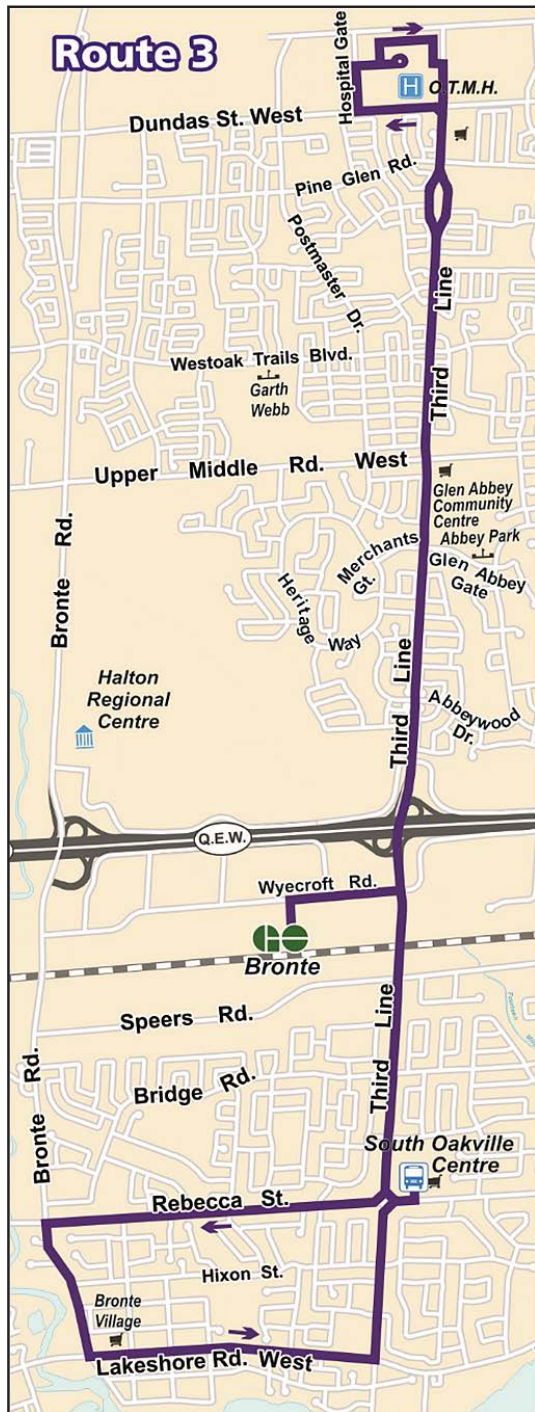

Oakville Transit
430 Wyecroft Road
8:30 a.m. - 4:30 p.m.
Monday - Friday

Mailing Address
Oakville Transit
1225 Trafalgar Road
Oakville, ON L6H 0H3

oakvilletransit.ca
@oakvilletransit

Info Line 905-815-2020
care-A-van 905-337-9222

3

THIRD LINE

Saturday, Sunday/Holidays Effective March 4, 2018

Timepoint	South Oakville Centre (Depart)	Bronte GO (Northbound)	Third Line & Upper Middle	Hospital	Third Line & Upper Middle	Bronte GO (Southbound)	Third Line & Rebecca	Lakeshore & Bronte	South Oakville Centre (Arrive)
Saturday									
To Hospital					To South Oakville Centre				
	--	--	--	7:00	7:08	7:15	7:20	7:24	7:34
a.m.	7:07	7:15	7:22	7:30	7:38	7:45	7:50	7:54	8:04
	7:37	7:45	7:52	8:00	8:08	8:15	8:20	8:24	8:34
	8:07	8:15	8:22	8:30	8:38	8:45	8:50	8:54	9:04
<i>and every 30 minutes until</i>									
	6:37	6:45	6:52	7:00	7:08	7:15	7:20	7:24	7:34
p.m.	7:07	7:15	7:22	7:30	7:38	7:45	7:50	7:54	8:04
	7:37	7:45	7:52	8:00	8:08	8:15	8:20	8:24	8:34
	8:37	8:45	8:52	9:00	9:08	9:15	9:20	9:24	9:34
	9:37	9:45	9:52	10:00	10:08	10:15	10:20	10:24	10:34
	10:37	10:45	10:52	11:00	11:08	11:15	11:20	11:24	11:34
Sunday / Holidays									
To Hospital					To South Oakville Centre				
	--	--	--	8:00	8:08	8:15	8:20	8:24	8:34
a.m.	8:07	8:15	8:22	8:30	8:38	8:45	8:50	8:54	9:04
	8:37	8:45	8:52	9:00	9:08	9:15	9:20	9:24	9:34
	9:07	9:15	9:22	9:30	9:38	9:45	9:50	9:54	10:04
<i>and every 30 minutes until</i>									
	6:07	6:15	6:22	6:30	6:38	6:45	6:50	6:54	7:04
p.m.	6:37	6:45	6:52	7:00	7:08	7:15	7:20	7:24	7:34
	7:07	7:15	7:22	7:30	7:38	7:45	7:50	7:54	8:04
	7:37	7:45	7:52	8:00*	*Ends at the hospital				