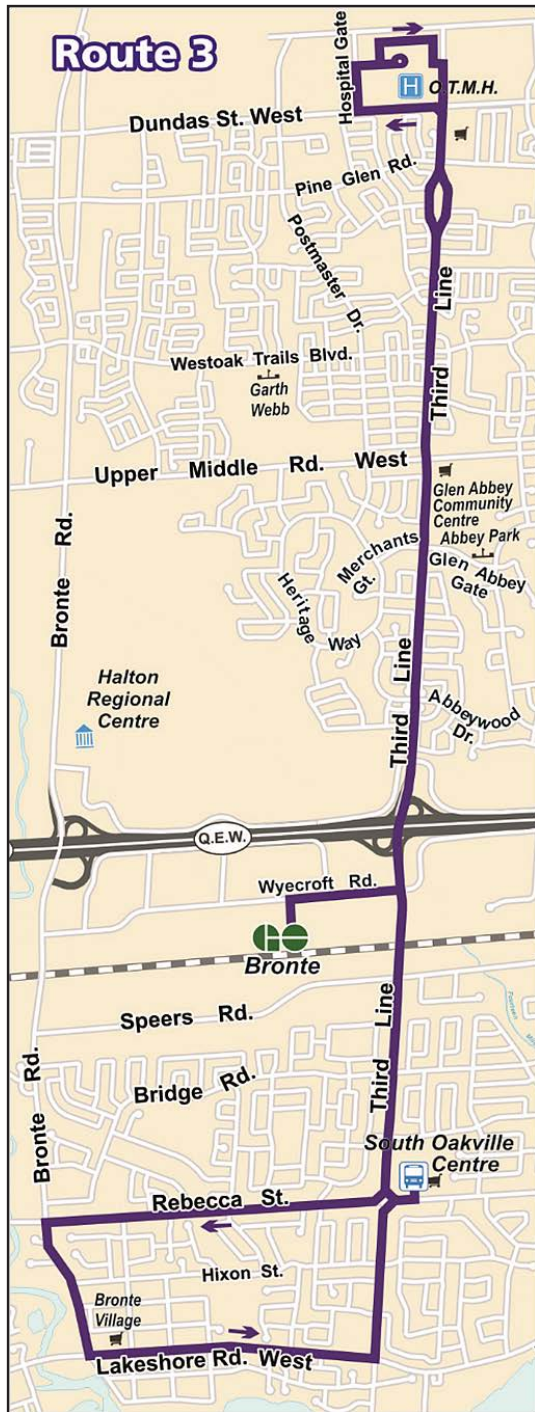

3

THIRD LINE

Monday to Friday Effective March 4, 2018

Timepoint	South Oakville Centre (Depart)	Bronte GO (Northbound)	Third Line & Upper Middle	Hospital	Third Line & Upper Middle	Bronte GO (Southbound)	Third Line & Rebecca	Lakeshore & Bronte	South Oakville Centre (Arrive)
Monday to Friday									
To Hospital					To South Oakville Centre				
	--	--	--	6:00	6:08	6:15	6:20	6:24	6:34
	--	--	--	6:15	6:23	6:30	6:35	6:39	6:49
	6:07	6:15	6:22	6:30	6:38	6:45	6:50	6:54	7:04
	6:22	6:30	6:37	6:45	6:53	7:00	7:05	7:09	7:19
	6:37	6:45	6:52	7:00	7:08	7:15	7:20	7:24	7:34
	6:52	7:00	7:07	7:15	7:23	7:30	7:35	7:39	7:49
	7:07	7:15	7:22	7:30	7:38	7:45	7:50	7:54	8:04
a.m.	7:22	7:30	7:37	7:45	7:53	8:00	8:05	8:09	8:19
	7:37	7:45	7:52	8:00	8:08	8:15	8:20	8:24	8:34
	7:52	8:00	8:07	8:15	8:23	8:30	8:35	8:39	8:49
	8:07	8:15	8:22	8:30	8:38	8:45	8:50	8:54	9:04
	8:22	8:30	8:37	8:45	8:53	9:00	9:05	9:09	9:19
	8:37	8:45	8:52	9:00	9:08	9:15	9:20	9:24	9:34
	9:07	9:15	9:22	9:30	9:38	9:45	9:50	9:54	10:04
	9:37	9:45	9:52	10:00	10:08	10:15	10:20	10:24	10:34
<i>and every 30 minutes until</i>									
	3:07	3:15	3:22	3:30	3:38	3:45	3:50	3:54	4:04
	3:37	3:45	3:52	4:00	4:08	4:15	4:20	4:24	4:34
	4:07	4:15	4:22	4:30	4:38	4:45	4:50	4:54	5:04
	4:22	4:30	4:37	4:45	4:53	5:00	5:05	5:09	5:19
	4:37	4:45	4:52	5:00	5:08	5:15	5:20	5:24	5:34
	4:52	5:00	5:07	5:15	5:23	5:30	5:35	5:39	5:49
	5:07	5:15	5:22	5:30	5:38	5:45	5:50	5:54	6:04
p.m.	5:22	5:30	5:37	5:45	5:53	6:00	6:05	6:09	6:19
	5:37	5:45	5:52	6:00	6:08	6:15	6:20	6:24	6:34
	5:52	6:00	6:07	6:15	6:23	6:30	6:35	6:39	6:49
	6:07	6:15	6:22	6:30	6:38	6:45	6:50	6:54	7:04
	6:22	6:30	6:37	6:45	6:53	7:00	7:05	7:09	7:19
	6:37	6:45	6:52	7:00	7:08	7:15	7:20	7:24	7:34
	7:07	7:15	7:22	7:30	7:38	7:45	7:50	7:54	8:04
	7:37	7:45	7:52	8:00	8:08	8:15	8:20	8:24	8:34
	8:37	8:45	8:52	9:00	9:08	9:15	9:20	9:24	9:34
	9:37	9:45	9:52	10:00	10:08	10:15	10:20	10:24	10:34
	10:37	10:45	10:52	11:00	11:08	11:15	11:20	11:24	11:34