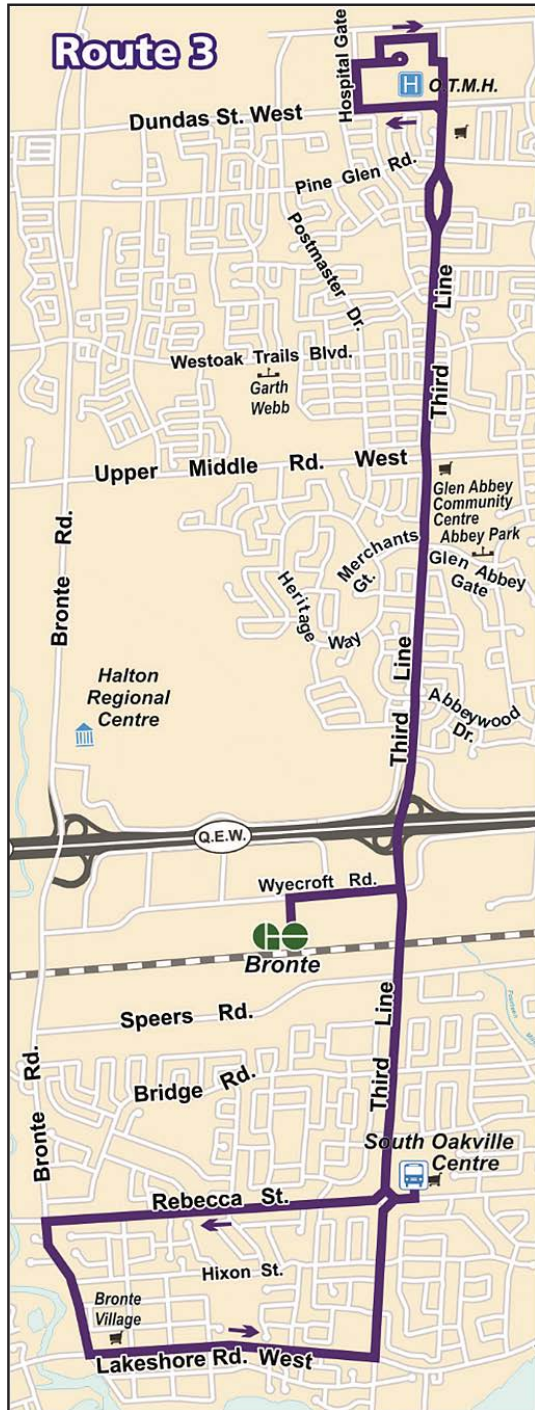

Oakville Transit
430 Wyecroft Road
8:30 a.m. - 4:30 p.m.
Monday - Friday

Mailing Address
Oakville Transit
1225 Trafalgar Road
Oakville, ON L6H 0H3

oakvilletransit.ca
@oakvilletransit

Info Line 905-815-2020
care-A-van 905-337-9222

3

THIRD LINE

Saturday, Sunday/Holidays Effective Sept. 4, 2016

Timepoint	South Oakville Centre (Depart)	Bronte GO (Northbound)	Third Line & Upper Middle	Hospital	Third Line & Upper Middle	Bronte GO (Southbound)	Third Line & Rebecca	Lakeshore & Bronte	South Oakville Centre (Arrive)
Saturday									
To Hospital					To South Oakville Centre				
a.m.	--	--	--	7:00	7:08	7:15	7:20	7:26	7:34
	7:07	7:15	7:22	7:30	7:38	7:45	7:50	7:56	8:04
	7:37	7:45	7:52	8:00	8:08	8:15	8:20	8:26	8:34
	8:07	8:15	8:22	8:30	8:38	8:45	8:50	8:56	9:04
<i>and every 30 minutes until</i>									
p.m.	6:37	6:45	6:52	7:00	7:08	7:15	7:20	7:26	7:34
	7:07	7:15	7:22	7:30	7:38	7:45	7:50	7:56	8:04
	7:37	7:45	7:52	8:00	8:08	8:15	8:20	8:26	8:34
	8:37	8:45	8:52	9:00	9:08	9:15	9:20	9:26	9:34
	9:37	9:45	9:52	10:00	10:08	10:15	10:20	10:26	10:34
	10:37	10:45	10:52	11:00	11:08	11:15	11:20	11:26	11:34
Sunday / Holidays									
To Hospital					To South Oakville Centre				
a.m.	--	--	--	8:00	8:08	8:15	8:20	8:26	8:34
	8:07	8:15	8:22	8:30	8:38	8:45	8:50	8:56	9:04
	8:37	8:45	8:52	9:00	9:08	9:15	9:20	9:26	9:34
	9:07	9:15	9:22	9:30	9:38	9:45	9:50	9:56	10:04
<i>and every 30 minutes until</i>									
p.m.	6:07	6:15	6:22	6:30	6:38	6:45	6:50	6:56	7:04
	6:37	6:45	6:52	7:00	7:08	7:15	7:20	7:26	7:34
	7:07	7:15	7:22	7:30	7:38	7:45	7:50	7:56	8:04
	7:37	7:45	7:52	8:00*	*Ends at the hospital				

Late Night Service departs from the Oakville GO station at 11:40 p.m., 12:30 and 1:30 a.m., Monday to Saturday, and 7:40 p.m. on Sunday and holidays. Let the driver know the nearest bus stop to your destination.