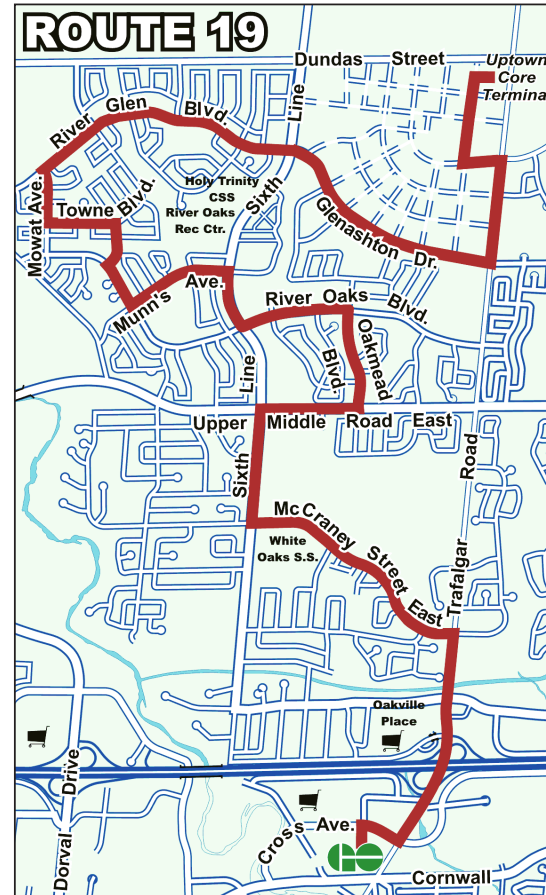

Timepoint	Uptown Core (Depart)	River Glen & Sixth Line	Mowat & Levanna	River Oaks & Oakmead	McCraney & Montclair	Oakville GO (Arrive)
Monday to Friday						
To Oakville GO						
a.m.	5:50	5:56	6:00	6:06	6:12	6:23
	6:05	6:11	6:15	6:21	6:27	6:38
	6:20	6:26	6:30	6:36	6:42	6:53
	6:35	6:41	6:45	6:51	6:57	7:08
	6:50	6:56	7:00	7:06	7:12	7:23
	7:05	7:11	7:15	7:21	7:27	7:38
	7:18	7:25	7:30	7:36	7:42	7:53
	--	7:33*	7:37	7:43	7:48	7:59
	7:32	7:39	7:44	7:50	7:57	8:08
	7:48	7:54	7:58	8:05	8:12	8:23
	8:05	8:11	8:15	8:22	8:27	8:38
	8:20	8:27	8:31	8:37	8:42	8:53
	8:35	8:42	8:46	8:52	8:57	9:08
	9:05	9:12	9:16	9:22	9:27	9:38
	9:35	9:42	9:46	9:52	9:57	10:08
<i>and every 30 minutes until</i>						
	3:35	3:42	3:46	3:52	3:57	4:08
	4:05	4:12	4:16	4:22	4:27	4:38
	4:35	4:42	4:46	4:52	4:57	5:08
	4:50	4:57	5:01	5:07	5:12	5:23
	5:05	5:12	5:16	5:22	5:27	5:38
	5:20	5:27	5:31	5:37	5:42	5:53
	5:35	5:42	5:46	5:52	5:57	6:08
p.m.	5:50	5:57	6:01	6:07	6:12	6:23
	6:05	6:12	6:16	6:22	6:27	6:38
	6:20	6:27	6:31	6:37	6:42	6:53
	6:35	6:42	6:46	6:52	6:57	7:08
	7:05	7:12	7:16	7:22	7:27	7:38
	7:35	7:42	7:46	7:52	7:57	8:08
	8:05	8:12	8:16	8:22	8:27	8:38
	9:05	9:12	9:16	9:22	9:27	9:38
	10:05	10:12	10:16	10:22	10:27	10:38
	11:05	11:12	11:16	11:22	11:27	11:38

* This trip enters service at Glenashton and Trafalgar at 7:30 a.m. This trip does not run on statutory holidays, school holidays, or during the summer months.

Late Night Service
departs from the Oakville GO station at 11:40 p.m., 12:30 and 1:30 a.m., Monday to Saturday, and 7:40 p.m. on Sunday and holidays. Let the driver know the nearest bus stop to your destination.

Oakville Transit
430 Wycroft Road
8:30 a.m. - 4:30 p.m.
Monday - Friday

Mailing Address
Oakville Transit
1225 Trafalgar Road
Oakville, ON L6H 0H3
oakvilletransit.ca
@oakvilletransit
Info Line 905-815-2020
care-A-van 905-337-9222

Real-time bus tracking
Track your bus at oakvilletransit.ca or download the Oakville Transit mobile app.

Download on the **App Store** | GET IT ON **Google play**

While every effort will be made to operate our service to these timetables, all schedules including bus stop times and transfer times are based on normal traffic and weather conditions and as such are subject to change. Oakville Transit will not be responsible for any loss, damage or inconvenience that may result from any errors, omissions or service delays.