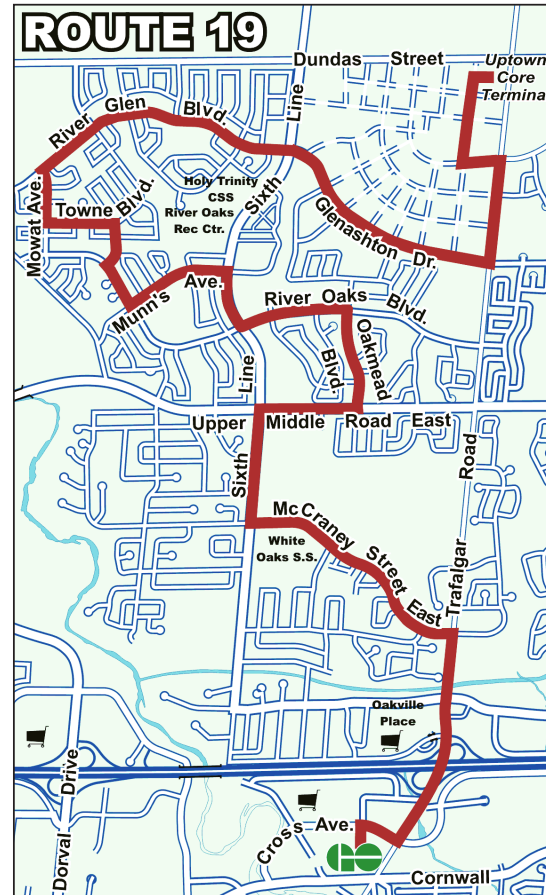

Timepoint	Uptown Core (Depart)	River Glen & Sixth Line	Mowat & Levanna	River Oaks & Oakmead	McCraney & Montclair	Oakville GO (Arrive)
Saturday						
To Oakville GO						
a.m.	6:35	6:42	6:46	6:52	6:57	7:08
	7:35	7:42	7:46	7:52	7:57	8:08
	8:35	8:42	8:46	8:52	8:57	9:08
	9:35	9:42	9:46	9:52	9:57	10:08
	10:05	10:12	10:16	10:22	10:27	10:38
	10:35	10:42	10:46	10:52	10:57	11:08
	11:05	11:12	11:16	11:22	11:27	11:38
	11:35	11:42	11:46	11:52	11:57	12:08
<i>and every 30 minutes until</i>						
p.m.	4:35	4:42	4:46	4:52	4:57	5:08
	5:05	5:12	5:16	5:22	5:27	5:38
	5:35	5:42	5:46	5:52	5:57	6:08
	6:35	6:42	6:46	6:52	6:57	7:08
	7:35	7:42	7:46	7:52	7:57	8:08
	8:35	8:42	8:46	8:52	8:57	9:08
	9:35	9:42	9:46	9:52	9:57	10:08
	10:35	10:42	10:46	10:52	10:57	11:08
Sunday / Holidays						
To Oakville GO						
a.m.	7:35	7:42	7:46	7:52	7:57	8:08
	8:35	8:42	8:46	8:52	8:57	9:08
	9:35	9:42	9:46	9:52	9:57	10:08
<i>and every 60 minutes until</i>						
p.m.	4:35	4:42	4:46	4:52	4:57	5:08
	5:35	5:42	5:46	5:52	5:57	6:08
	6:35	6:42	6:46	6:52	6:57	7:08

Oakville Transit
430 Wycroft Road
8:30 a.m. - 4:30 p.m.
Monday - Friday

Mailing Address
Oakville Transit
1225 Trafalgar Road
Oakville, ON L6H 0H3
oakvilletransit.ca
@oakvilletransit
Info Line 905-815-2020
care-A-van 905-337-9222

Late Night Service departs from the Oakville GO station at 11:40 p.m., 12:30 and 1:30 a.m., Monday to Saturday, and 7:40 p.m. on Sunday and holidays. Let the driver know the nearest bus stop to your destination.

Real-time bus tracking

Track your bus at oakvilletransit.ca or download the Oakville Transit mobile app.

While every effort will be made to operate our service to these timetables, all schedules including bus stop times and transfer times are based on normal traffic and weather conditions and as such are subject to change. Oakville Transit will not be responsible for any loss, damage or inconvenience that may result from any errors, omissions or service delays.