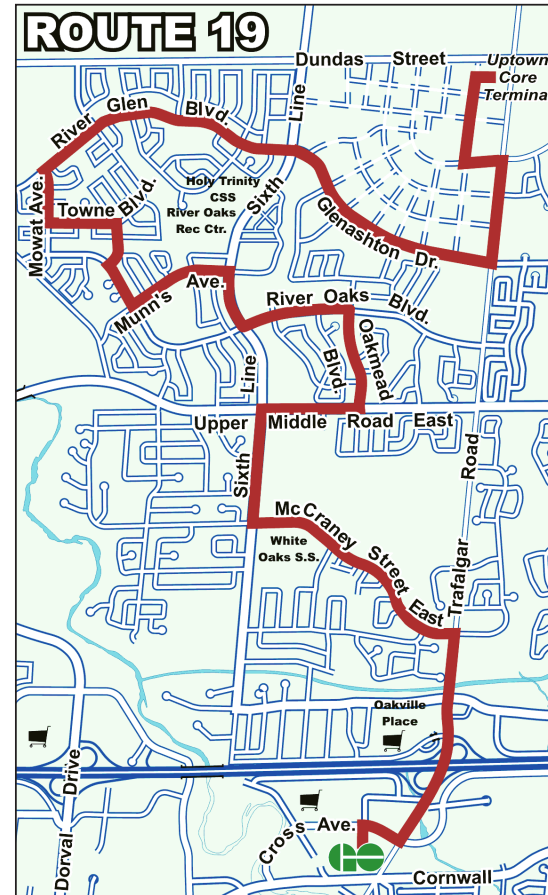

Continue from Route 20	Uptown Core (Depart)	River Glen & Sixth Line	Mowat & Levanna	River Oaks & Oakmead	McCraney & Montclair	Oakville GO (Arrive)
Saturday						
To Oakville GO						
6:35	6:42	6:46	6:52	6:57	7:08	
→	7:35	7:42	7:46	7:52	7:57	8:08
→	8:35	8:42	8:46	8:52	8:57	9:08
→	9:35	9:42	9:46	9:52	9:57	10:08
→	10:05	10:12	10:16	10:22	10:27	10:38
→	10:35	10:42	10:46	10:52	10:57	11:08
→	11:05	11:12	11:16	11:22	11:27	11:38
→	11:35	11:42	11:46	11:52	11:57	12:08
<i>and every 30 minutes until</i>						
→	4:35	4:42	4:46	4:52	4:57	5:08
→	5:05	5:12	5:16	5:22	5:27	5:38
→	5:35	5:42	5:46	5:52	5:57	6:08
→	6:35	6:42	6:46	6:52	6:57	7:08
→	7:35	7:42	7:46	7:52	7:57	8:08
→	8:35	8:42	8:46	8:52	8:57	9:08
→	9:35	9:42	9:46	9:52	9:57	10:08
→	10:35	10:42	10:46	10:52	10:57	11:08
Sunday / Holidays						
To Oakville GO						
7:35	7:42	7:46	7:52	7:57	8:08	
→	8:35	8:42	8:46	8:52	8:57	9:08
→	9:35	9:42	9:46	9:52	9:57	10:08
<i>and every 60 minutes until</i>						
→	4:35	4:42	4:46	4:52	4:57	5:08
→	5:35	5:42	5:46	5:52	5:57	6:08
→	6:35	6:42	6:46	6:52	6:57	7:08