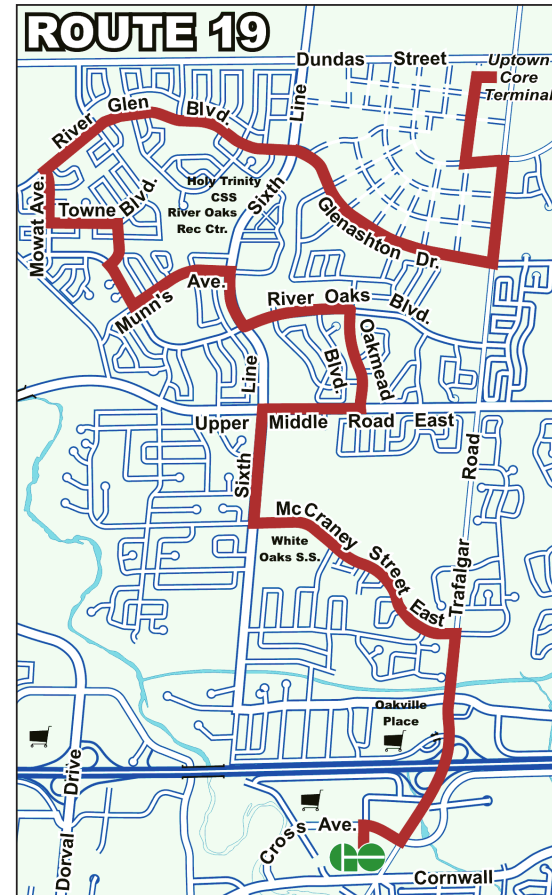

Continue from Route 20	Uptown Core (Depart)	River Glen & Sixth Line	Mowat & Levanna	River Oaks & Oakmead	McCraney & Montclair	Oakville GO (Arrive)
Monday to Friday						
To Oakville GO						
	5:50	5:57	6:01	6:07	6:12	6:23
	6:05	6:12	6:16	6:22	6:27	6:38
→	6:20	6:27	6:31	6:37	6:42	6:53
→	6:35	6:42	6:46	6:52	6:57	7:08
→	6:50	6:57	7:01	7:07	7:12	7:23
→	7:05	7:12	7:16	7:22	7:27	7:38
→	7:20	7:27	7:31	7:37	7:42	7:53
→	7:35	7:42	7:46	7:52	7:57	8:08
→	7:50	7:57	8:01	8:07	8:12	8:23
→	8:05	8:12	8:16	8:22	8:27	8:38
→	8:20	8:27	8:31	8:37	8:42	8:53
	8:35	8:42	8:46	8:52	8:57	9:08
→	9:05	9:12	9:16	9:22	9:27	9:38
→	9:35	9:42	9:46	9:52	9:57	10:08
<i>and every 30 minutes until</i>						
→	3:35	3:42	3:46	3:52	3:57	4:08
→	4:05	4:12	4:16	4:22	4:27	4:38
→	4:35	4:42	4:46	4:52	4:57	5:08
→	4:50	4:57	5:01	5:07	5:12	5:23
→	5:05	5:12	5:16	5:22	5:27	5:38
→	5:20	5:27	5:31	5:37	5:42	5:53
→	5:35	5:42	5:46	5:52	5:57	6:08
→	5:50	5:57	6:01	6:07	6:12	6:23
→	6:05	6:12	6:16	6:22	6:27	6:38
→	6:20	6:27	6:31	6:37	6:42	6:53
→	6:35	6:42	6:46	6:52	6:57	7:08
→	7:05	7:12	7:16	7:22	7:27	7:38
→	7:35	7:42	7:46	7:52	7:57	8:08
→	8:05	8:12	8:16	8:22	8:27	8:38
→	9:05	9:12	9:16	9:22	9:27	9:38
→	10:05	10:12	10:16	10:22	10:27	10:38
→	11:05	11:12	11:16	11:22	11:27	11:38

Late Night Service
departs from the Oakville GO station at 11:40 p.m., 12:30 and 1:30 a.m., Monday to Saturday, and 7:40 p.m. on Sunday and holidays. Let the driver know the nearest bus stop to your destination.

Oakville Transit
430 Wyecroft Road
8:30 a.m. - 4:30 p.m.
Monday - Friday

Mailing Address
Oakville Transit
1225 Trafalgar Road
Oakville, ON L6H 0H3
oakvilletransit.ca
@oakvilletransit
Info Line 905-815-2020
care-A-van 905-337-9222

Have you tried real-time bus tracking?
Track your bus at oakvilletransit.ca or download the Oakville Transit mobile app.

Download on the **App Store** | GET IT ON **Google play**

While every effort will be made to operate our service to these timetables, all schedules including bus stop times and transfer times are based on normal traffic and weather conditions and as such are subject to change. Oakville Transit will not be responsible for any loss, damage or inconvenience that may result from any errors, omissions or service delays.