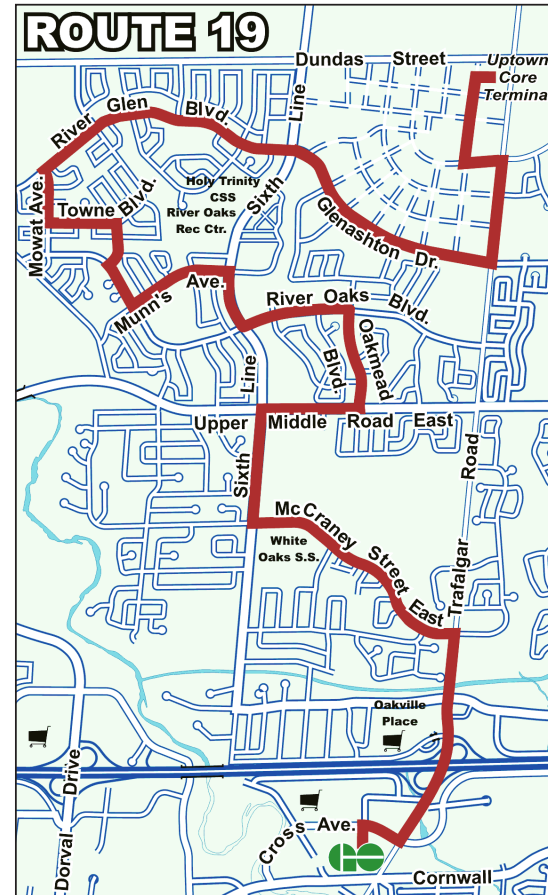

Continue from Route 20	Uptown Core (Depart)	River Glen & Sixth Line	Mowat & Levanna	River Oaks & Oakmead	McCraney & Montclair	Oakville GO (Arrive)
Saturday						
To Oakville GO						
6:35	6:42	6:46	6:52	6:57	7:08	
→	7:35	7:42	7:46	7:52	7:57	8:08
→	8:35	8:42	8:46	8:52	8:57	9:08
→	9:35	9:42	9:46	9:52	9:57	10:08
→	10:05	10:12	10:16	10:22	10:27	10:38
→	10:35	10:42	10:46	10:52	10:57	11:08
→	11:05	11:12	11:16	11:22	11:27	11:38
→	11:35	11:42	11:46	11:52	11:57	12:08
<i>and every 30 minutes until</i>						
→	4:35	4:42	4:46	4:52	4:57	5:08
→	5:05	5:12	5:16	5:22	5:27	5:38
→	5:35	5:42	5:46	5:52	5:57	6:08
→	6:35	6:42	6:46	6:52	6:57	7:08
→	7:35	7:42	7:46	7:52	7:57	8:08
→	8:35	8:42	8:46	8:52	8:57	9:08
→	9:35	9:42	9:46	9:52	9:57	10:08
→	10:35	10:42	10:46	10:52	10:57	11:08
Sunday / Holidays						
To Oakville GO						
7:35	7:42	7:46	7:52	7:57	8:08	
→	8:35	8:42	8:46	8:52	8:57	9:08
→	9:35	9:42	9:46	9:52	9:57	10:08
<i>and every 60 minutes until</i>						
→	4:35	4:42	4:46	4:52	4:57	5:08
→	5:35	5:42	5:46	5:52	5:57	6:08
→	6:35	6:42	6:46	6:52	6:57	7:08

Oakville Transit
430 Wycroft Road
8:30 a.m. - 4:30 p.m.
Monday - Friday

Mailing Address
Oakville Transit
1225 Trafalgar Road
Oakville, ON L6H 0H3

oakvilletransit.ca
@oakvilletransit
Info Line 905-815-2020
care-A-van 905-337-9222

Late Night Service departs from the Oakville GO station at 11:40 p.m., 12:30 and 1:30 a.m., Monday to Saturday, and 7:40 p.m. on Sunday and holidays. Let the driver know the nearest bus stop to your destination.

Have you tried real-time bus tracking?

Track your bus at oakvilletransit.ca or download the Oakville Transit mobile app.

While every effort will be made to operate our service to these timetables, all schedules including bus stop times and transfer times are based on normal traffic and weather conditions and as such are subject to change. Oakville Transit will not be responsible for any loss, damage or inconvenience that may result from any errors, omissions or service delays.