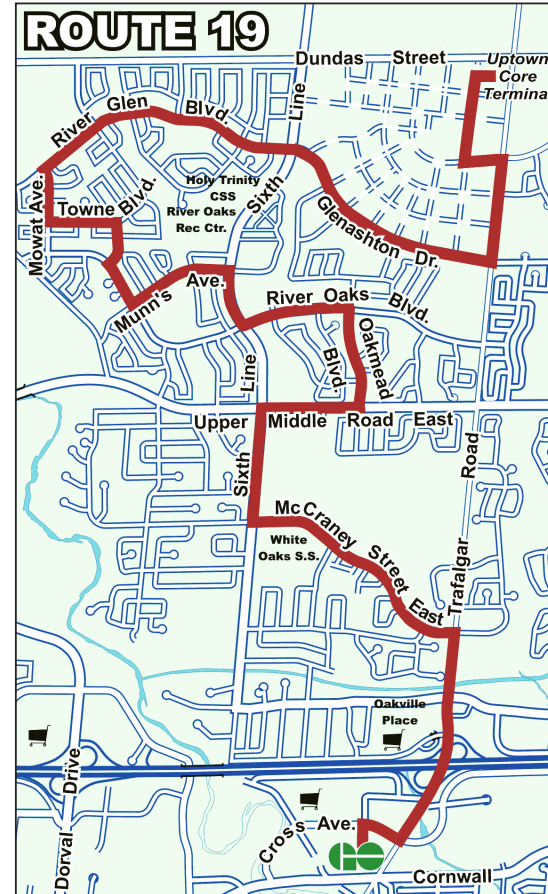

Continue from Route 20	Uptown Core (Depart)	River Glen & Sixth Line	Mowat & Levanna	River Oaks & Oakmead	McCraney & Montclair	Oakville GO (Arrive)
Monday to Friday						
To Oakville GO						
	5:50	5:57	6:01	6:07	6:12	6:23
	6:05	6:12	6:16	6:22	6:27	6:38
→	6:20	6:27	6:31	6:37	6:42	6:53
→	6:35	6:42	6:46	6:52	6:57	7:08
→	6:50	6:57	7:01	7:07	7:12	7:23
→	7:05	7:12	7:16	7:22	7:27	7:38
→	7:20	7:27	7:31	7:37	7:42	7:53
→	--	7:33*	7:37	7:43	7:48	7:59
→	7:35	7:42	7:46	7:52	7:57	8:08
→	7:50	7:57	8:01	8:07	8:12	8:23
→	8:05	8:12	8:16	8:22	8:27	8:38
→	8:20	8:27	8:31	8:37	8:42	8:53
→	8:35	8:42	8:46	8:52	8:57	9:08
→	9:05	9:12	9:16	9:22	9:27	9:38
→	9:35	9:42	9:46	9:52	9:57	10:08
<i>and every 30 minutes until</i>						
→	3:35	3:42	3:46	3:52	3:57	4:08
→	4:05	4:12	4:16	4:22	4:27	4:38
→	4:35	4:42	4:46	4:52	4:57	5:08
→	4:50	4:57	5:01	5:07	5:12	5:23
→	5:05	5:12	5:16	5:22	5:27	5:38
→	5:20	5:27	5:31	5:37	5:42	5:53
→	5:35	5:42	5:46	5:52	5:57	6:08
→	5:50	5:57	6:01	6:07	6:12	6:23
→	6:05	6:12	6:16	6:22	6:27	6:38
→	6:20	6:27	6:31	6:37	6:42	6:53
→	6:35	6:42	6:46	6:52	6:57	7:08
→	7:05	7:12	7:16	7:22	7:27	7:38
→	7:35	7:42	7:46	7:52	7:57	8:08
→	8:05	8:12	8:16	8:22	8:27	8:38
→	9:05	9:12	9:16	9:22	9:27	9:38
→	10:05	10:12	10:16	10:22	10:27	10:38
→	11:05	11:12	11:16	11:22	11:27	11:38

* This trip enters service at Glenashton and Trafalgar at 7:30 a.m. This trip does not run on statutory holidays, school holidays, or during the summer months.

Late Night Service departs from the Oakville GO station at 11:40 p.m., 12:30 and 1:30 a.m., Monday to Saturday, and 7:40 p.m. on Sunday and holidays. Let the driver know the nearest bus stop to your destination.

Oakville Transit
430 Wyecroft Road
8:30 a.m. - 4:30 p.m.
Monday - Friday

Mailing Address
Oakville Transit
1225 Trafalgar Road
Oakville, ON L6H 0H3
oakvilletransit.ca
@oakvilletransit
Info Line 905-815-2020
care-A-van 905-337-9222

Have you tried real-time bus tracking?
Track your bus at oakvilletransit.ca or download the Oakville Transit mobile app.

Download on the App Store | GET IT ON Google play

While every effort will be made to operate our service to these timetables, all schedules including bus stop times and transfer times are based on normal traffic and weather conditions and as such are subject to change. Oakville Transit will not be responsible for any loss, damage or inconvenience that may result from any errors, omissions or service delays.