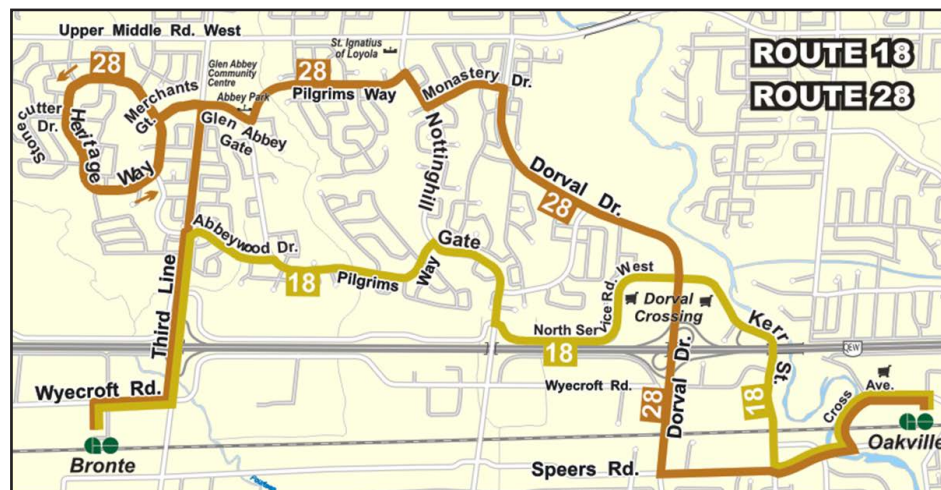

28 Glen Abbey North							18 Oakville GO							
Timepoint	Oakville GO (Depart)	Speers & Kerr	Dorval & North Service	Monastery & Nottingham	Glen Abbey & Third Line	Heritage Way & Stonecutter	Third Line & Kings College	Bronte GO (Arrive)	Bronte GO (Depart)	Third Line & Abbeywood	Nottingham & North Service	North Service & Dorval	Speers & Kerr	Oakville GO (Arrive)
Monday to Friday							Monday to Friday							
To Bronte GO							To Oakville GO							
a.m.	--	--	--	--	--	--	5:45	5:50	5:55	5:58	6:03	6:08		
	--	--	--	--	--	--	6:15	6:20	6:25	6:28	6:33	6:38		
	6:10	6:14	6:20	6:24	6:28	6:31	6:45	6:50	6:55	6:58	7:03	7:08		
	6:40	6:44	6:50	6:54	6:58	7:01	7:15	7:20	7:25	7:28	7:33	7:38		
	7:10	7:14	7:20	7:24	7:28	7:31	7:45	7:50	7:55	7:58	8:03	8:08		
	7:40	7:44	7:50	7:54	7:58	8:01	8:15	8:20	8:25	8:28	8:33	8:38		
	<i>and every 30 minutes until</i>						<i>and every 30 minutes until</i>							
p.m.	5:40	5:44	5:50	5:54	5:58	6:01	6:15	6:20	6:25	6:28	6:33	6:38		
	6:10	6:14	6:20	6:24	6:28	6:31	6:45	6:50	6:55	6:58	7:03	7:08		
	6:40	6:44	6:50	6:54	6:58	7:01	7:15	7:20	7:25	7:28	7:33	7:38		
	7:10	7:14	7:20	7:24	7:28	7:31	7:45	7:50	7:55	7:58	8:03	8:08		
	7:40	7:44	7:50	7:54	7:58	8:01	8:15	8:20	8:25	8:28	8:33	8:38		
	8:40	8:44	8:50	8:54	8:58	9:01	9:15	9:20	9:25	9:28	9:33	9:38		
	9:40	9:44	9:50	9:54	9:58	10:01	10:15	10:20	10:25	10:28	10:33	10:38		
	10:40	10:44	10:50	10:54	10:58	11:01	--	--	--	--	--	--		

Late Night Service departs from the Oakville GO station at 11:40 p.m., 12:30 and 1:30 a.m., Monday to Saturday, and 7:40 p.m. on Sunday and holidays. Let the driver know the nearest bus stop to your destination.

Real-time bus tracking

Track your bus at oakvilletransit.ca or download the Oakville Transit mobile app.

Oakville Transit

430 Wycroft Road
8:30 a.m. - 4:30 p.m.
Monday - Friday

Mailing Address

Oakville Transit
1225 Trafalgar Road
Oakville, ON L6H 0H3