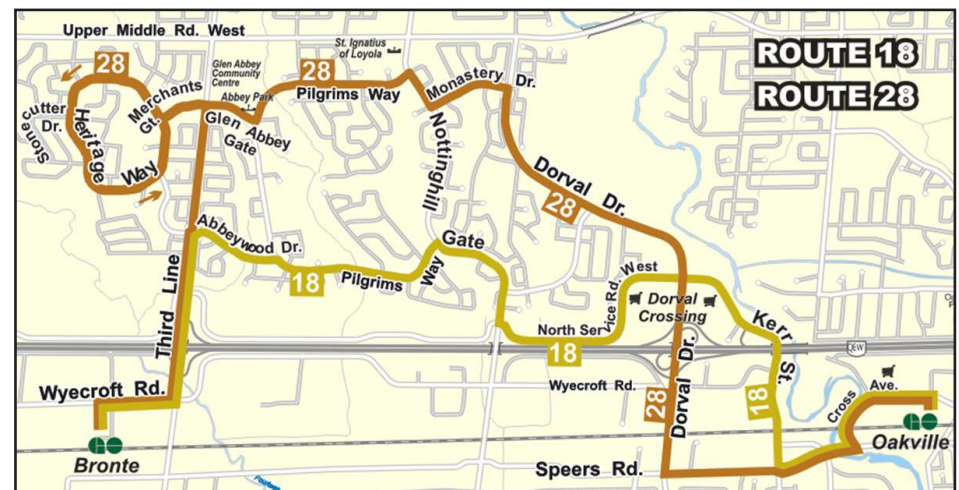

28 Glen Abbey North							18 Oakville GO							
Timepoint	Oakville GO (Depart)	Speers & Kerr	Dorval & North Service	Monastery & Nottingham	Glen Abbey & Third Line	Heritage Way & Stonecutter	Third Line & Kings College	Bronte GO (Arrive)	Bronte GO (Depart)	Third Line & Abbeywood	Nottingham & North Service	North Service & Dorval	Speers & Kerr	Oakville GO (Arrive)
Monday to Friday							Monday to Friday							
To Bronte GO							To Oakville GO							
a.m.	--	--	--	--	--	--	5:45	5:50	5:55	5:58	6:03	6:08		
	--	--	--	--	--	--	6:15	6:20	6:25	6:28	6:33	6:38		
	6:10	6:14	6:20	6:24	6:28	6:31	6:45	6:50	6:55	6:58	7:03	7:08		
	6:40	6:44	6:50	6:54	6:58	7:01	7:15	7:20	7:25	7:28	7:33	7:38		
	7:10	7:14	7:20	7:24	7:28	7:31	7:45	7:50	7:55	7:58	8:03	8:08		
	7:40	7:44	7:50	7:54	7:58	8:01	8:15	8:20	8:25	8:28	8:33	8:38		
	<i>and every 30 minutes until</i>						<i>and every 30 minutes until</i>							
p.m.	5:40	5:44	5:50	5:54	5:58	6:01	6:15	6:20	6:25	6:28	6:33	6:38		
	6:10	6:14	6:20	6:24	6:28	6:31	6:45	6:50	6:55	6:58	7:03	7:08		
	6:40	6:44	6:50	6:54	6:58	7:01	7:15	7:20	7:25	7:28	7:33	7:38		
	7:10	7:14	7:20	7:24	7:28	7:31	7:45	7:50	7:55	7:58	8:03	8:08		
	7:40	7:44	7:50	7:54	7:58	8:01	8:15	8:20	8:25	8:28	8:33	8:38		
	8:40	8:44	8:50	8:54	8:58	9:01	9:15	9:20	9:25	9:28	9:33	9:38		
	9:40	9:44	9:50	9:54	9:58	10:01	10:15	10:20	10:25	10:28	10:33	10:38		
	10:40	10:44	10:50	10:54	10:58	11:01	--	--	--	--	--	--		

Late Night Service departs from the Oakville GO station at 11:40 p.m., 12:30 and 1:30 a.m., Monday to Saturday, and 7:40 p.m. on Sunday and holidays. Let the driver know the nearest bus stop to your destination.