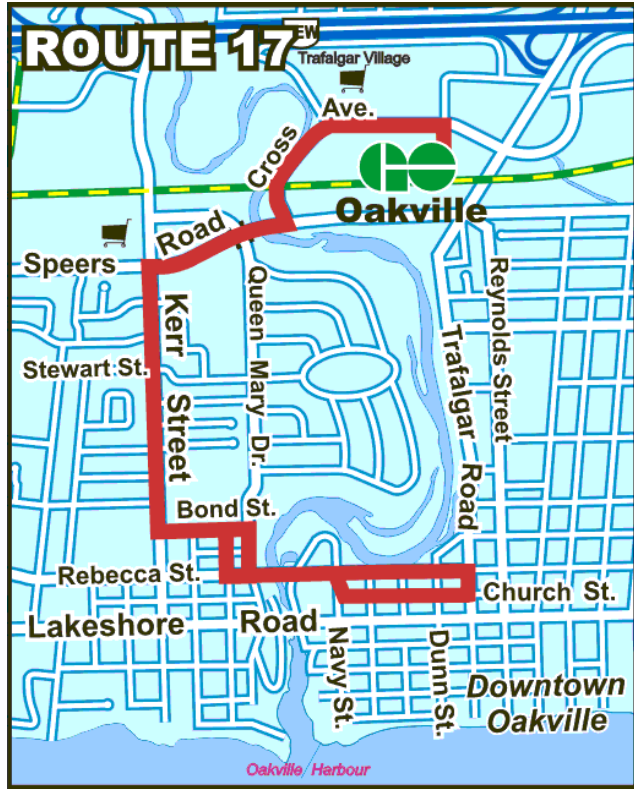

| Timepoint | Oakville GO (Depart) | Speers & Kerr | Church & Dunn | Bond & Kerr | Oakville GO (Arrive) |
|-----------------------------|-----------------------------------|---------------|---------------|-------------|----------------------|
| Monday to Friday | | | | | |
| Downtown–Oakville GO | | | | | |
| a.m. | -- | -- | 5:55 | 5:59 | 6:08 |
| | 6:10 | 6:14 | 6:25 | 6:29 | 6:38 |
| | 6:40 | 6:44 | 6:55 | 6:59 | 7:08 |
| | 7:10 | 7:14 | 7:25 | 7:29 | 7:38 |
| | 7:40 | 7:44 | 7:55 | 7:59 | 8:08 |
| | 8:10 | 8:14 | 8:25 | 8:29 | 8:38 |
| | 8:40 | 8:44 | 8:55 | 8:59 | 9:08 |
| | 9:10 | 9:14 | 9:25 | 9:29 | 9:38 |
| | 9:40 | 9:44 | 9:55 | 9:59 | 10:08 |
| | <i>and every 30 minutes until</i> | | | | |
| p.m. | 7:40 | 7:44 | 7:55 | 7:59 | 8:08 |
| | 8:10 | 8:14 | 8:25 | 8:29 | 8:38 |
| | 8:40 | 8:44 | 8:55 | 8:59 | 9:08 |
| | 9:10 | 9:14 | 9:25 | 9:29 | 9:38 |
| | 9:40 | 9:44 | 9:55 | 9:59 | 10:08 |
| | 10:10 | 10:14 | 10:25 | 10:29 | 10:38 |
| | 10:40 | 10:44 | 10:55 | 10:59 | 11:08 |
| 11:10 | 11:14 | 11:25 | 11:29 | 11:38 | |

Late Night Service departs from the Oakville GO station at 11:40 p.m., 12:30 and 1:30 a.m., Monday to Saturday, and 7:40 p.m. on Sunday and holidays. Let the driver know the nearest bus stop to your destination.