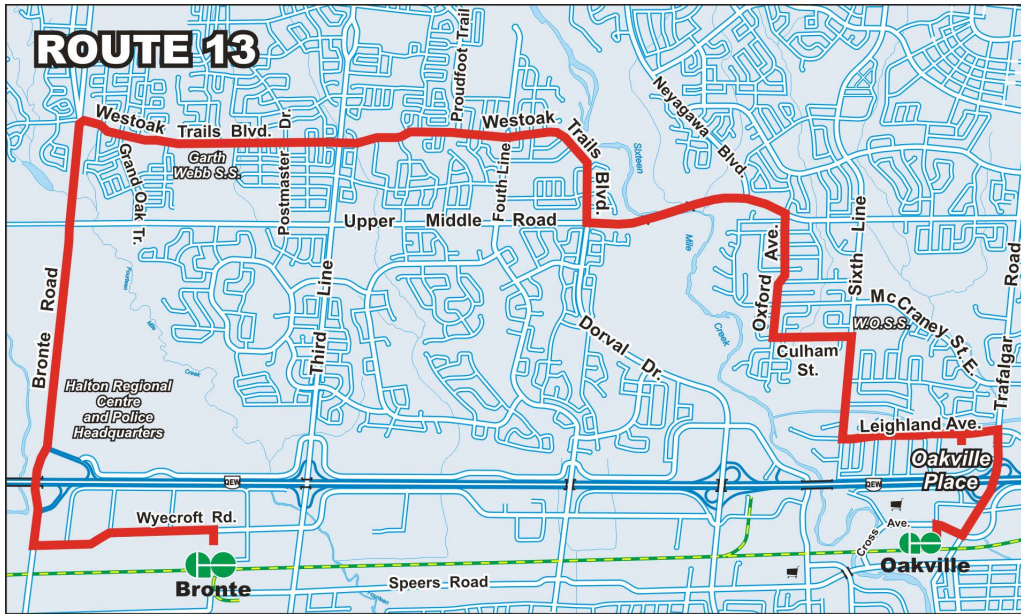

Timepoint	Bronte GO (Depart)	Wycroft & Bronte	Westoak Tr. & Bronte	Westoak Tr. & Third Line	Westoak Tr. & Up. Middle	Up. Middle & Oxford	Oakville Place	Oakville GO (Arrive)
Saturday								
To Oakville GO								
a.m.	--	--	--	--	--	6:54	7:01	7:08
	7:33	7:36	7:41	7:46	7:51	7:54	8:01	8:08
	8:03	8:06	8:11	8:16	8:21	8:24	8:31	8:38
<i>and every 30 minutes until</i>								
p.m.	6:33	6:36	6:41	6:46	6:51	6:54	7:01	7:08
	7:03	7:06	7:11	7:16	7:21	7:24	7:31	7:38
	8:03	8:06	8:11	8:16	8:21	8:24	8:31	8:38
	9:03	9:06	9:11	9:16	9:21	9:24	9:31	9:38
	10:03	10:06	10:11	10:16	10:21	10:24	10:31	10:38
	11:03	11:06	11:11	11:16	11:21	11:24	11:31	11:38
Sunday / Holidays								
To Oakville GO								
a.m.	--	--	--	--	--	7:54	8:01	8:08
	8:33	8:36	8:41	8:46	8:51	8:54	9:01	9:08
	9:33	9:36	9:41	9:46	9:51	9:54	10:01	10:08
<i>and every 60 minutes until</i>								
p.m.	5:33	5:36	5:41	5:46	5:51	5:54	6:01	6:08
	6:33	6:36	6:41	6:46	6:51	6:54	7:01	7:08
	7:33	7:36	7:41	7:46	7:51	7:54	8:01	8:08

Late Night Service

departs from the Oakville GO station at 11:40 p.m., 12:30 and 1:30 a.m.,

Monday to Saturday, and 7:40 p.m. on Sunday and holidays. Let the driver know the nearest bus stop to your destination.

Have you tried real-time bus tracking?

Track your bus at oakvilletransit.ca or download the Oakville Transit mobile app.

Oakville Transit

430 Wycroft Road
8:30 a.m. - 4:30 p.m.
Monday - Friday

Mailing Address

Oakville Transit
1225 Trafalgar Road
Oakville, ON L6H 0H3

oakvilletransit.ca
@oakvilletransit

Info Line 905-815-2020
care-A-van 905-337-9222

While every effort will be made to operate our service to these timetables, all schedules including bus stop times and transfer times are based on normal traffic and weather conditions and as such are subject to change. Oakville Transit will not be responsible for any loss, damage or inconvenience that may result from any errors, omissions or service delays.