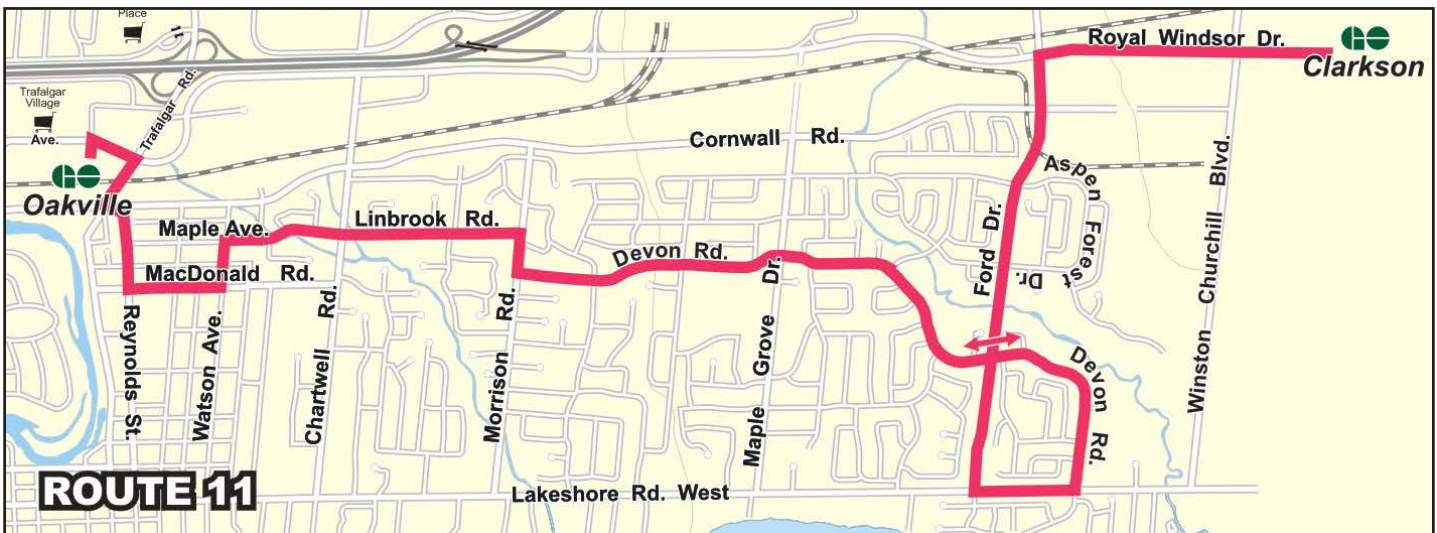

Late Night Service departs from the Oakville GO station at 11:40 p.m., 12:30 and 1:30 a.m., Monday to Saturday, and 7:40

p.m. on Sunday and holidays. Let the driver know the nearest bus stop to your destination within Oakville. Drop-off service covers up to Winston Churchill Blvd. only.

While every effort will be made to operate our service to these timetables, all schedules including bus stop times and transfer times are based on normal traffic and weather conditions and as such are subject to change. Oakville Transit will not be responsible for any loss, damage or inconvenience that may result from any errors, omissions or service delays.

Have you tried real-time bus tracking?

Track your bus at oakvilletransit.ca or download the Oakville Transit mobile app.

Oakville Transit
430 Wyecroft Road
8:30 a.m. - 4:30 p.m.
Monday - Friday

oakvilletransit.ca
[@oakvilletransit](https://twitter.com/oakvilletransit)

Mailing Address
Oakville Transit
1225 Trafalgar Road
Oakville, ON L6H 0H3

Info Line 905-815-2020
care-A-van 905-337-9222