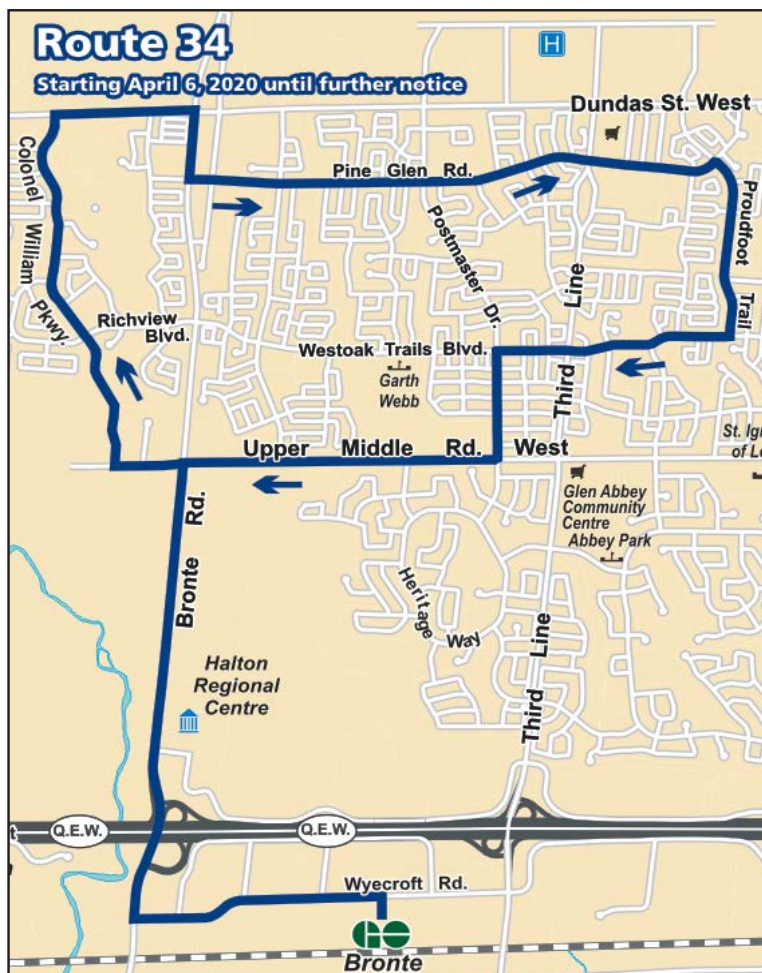

26 Falgarwood			
Timepoint	Oakville GO (Depart)	Lancaster & Grosvenor	Oakville GO (Arrive)
Monday to Friday (morning)			
Falgarwood–Oakville GO			
a.m.	6:07	6:19	6:32
	6:37	6:49	7:02
	7:07	7:19	7:32
	7:37	7:49	8:02
	8:07	8:19	8:32
	8:37	8:49	9:02
Monday to Friday (afternoon)			
Falgarwood–Oakville GO			
p.m.	3:07	3:19	3:32
	3:37	3:49	4:02
	4:07	4:19	4:32
	and every 30 minutes until		
	6:07	6:19	6:32
	6:37	6:49	7:02
	7:07	7:19	7:32