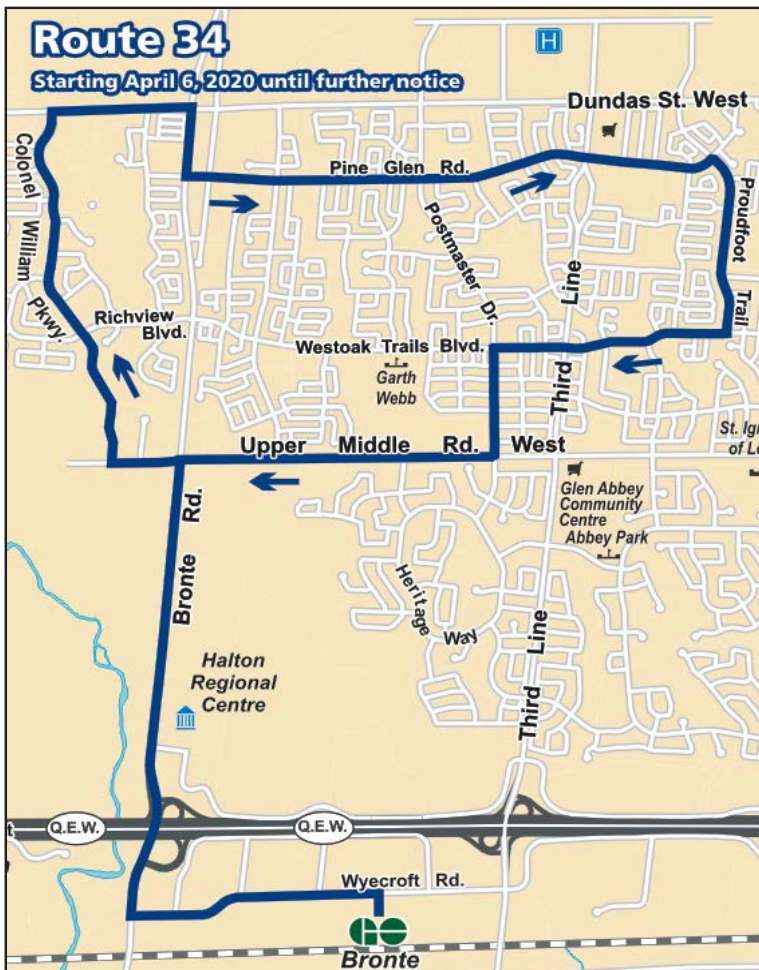

## 120 East Industrial

Timepoint	Oakville GO (Depart)	N. Service & Eighth Line	Joshuas Ck. & Up. Middle	Winston Pk. & Bristol Circle	Laird & Ridgeway	Winston Pk. & Bristol Circle	Joshuas Ck. & Up. Middle	N. Service & Eighth Line	Oakville GO (Arrive)
<b>Monday to Friday</b>									
	<b>To Winston Park</b>					<b>To Oakville GO</b>			
<b>a.m.</b>	6:40	6:47	6:53	6:58	7:05	7:10	7:15	7:21	7:31
	7:40	7:47	7:53	7:58	8:05	8:10	8:15	8:21	8:31
	8:40	8:47	8:53	8:58	9:05	9:10	9:15	9:21	9:31
	3:18	3:25	3:31	3:36	3:43	3:48	3:53	3:59	4:09
<b>p.m.</b>	4:18	4:25	4:31	4:36	4:43	4:48	4:53	4:59	5:09
	5:18	5:25	5:31	5:36	5:43	5:48	5:53	5:59	6:09
	6:18	6:25	6:31	6:36	6:43	6:48	6:53	6:59	7:09