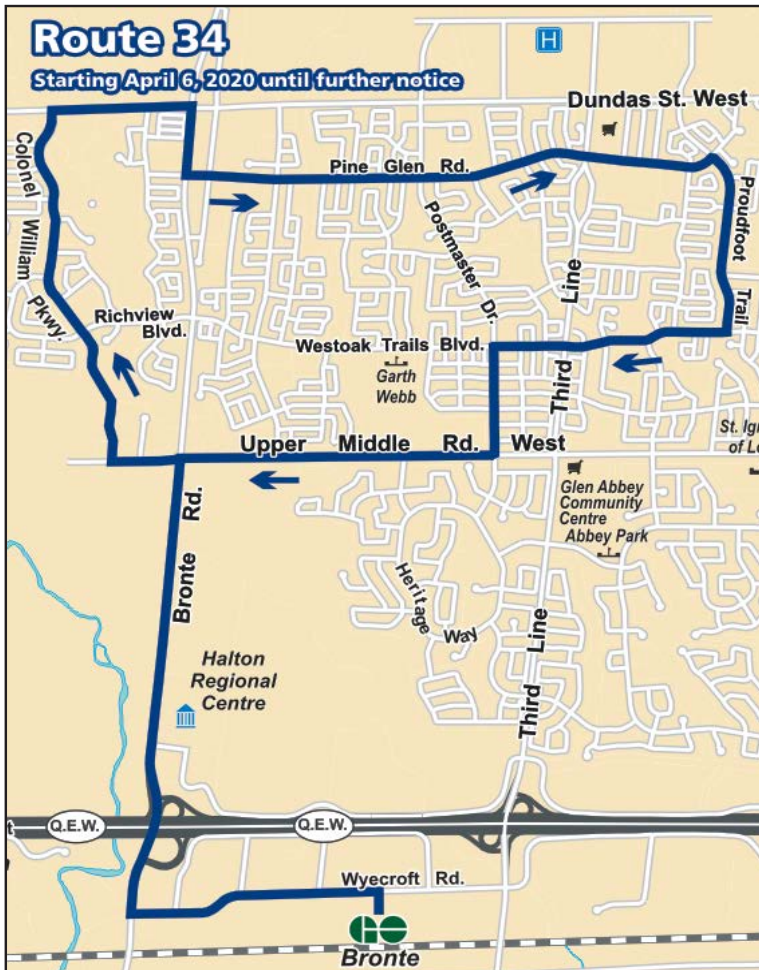

120 East Industrial

Timepoint	Oakville GO (Depart)	N. Service & Eighth Line	Joshuas Ck. & Up. Middle	Winston Pk. & Bristol Circle	Laird & Ridgeway	Winston Pk. & Bristol Circle	Joshuas Ck. & Up. Middle	N. Service & Eighth Line	Oakville GO (Arrive)
Monday to Friday									
	To Winston Park					To Oakville GO			
	6:40	6:47	6:53	6:58	7:05	7:10	7:15	7:21	7:31
	7:10	7:17	7:23	7:28	7:35	7:40	7:45	7:51	8:01
a.m.	7:40	7:47	7:53	7:58	8:05	8:10	8:15	8:21	8:31
	8:10	8:17	8:23	8:28	8:35	8:40	8:45	8:51	9:01
	8:40	8:47	8:53	8:58	9:05	9:10	9:15	9:21	9:31
	9:10	9:17	9:23	9:28	9:35	9:40	9:45	9:51	10:01
p.m.	3:18	3:25	3:31	3:36	3:43	3:48	3:53	3:59	4:09
	3:48	3:55	4:01	4:06	4:13	4:18	4:23	4:29	4:39
	4:18	4:25	4:31	4:36	4:43	4:48	4:53	4:59	5:09
	4:48	4:55	5:01	5:06	5:13	5:18	5:23	5:29	5:39
	5:18	5:25	5:31	5:36	5:43	5:48	5:53	5:59	6:09
	5:48	5:55	6:01	6:06	6:13	6:18	6:23	6:29	6:39
	6:18	6:25	6:31	6:36	6:43	6:48	6:53	6:59	7:09