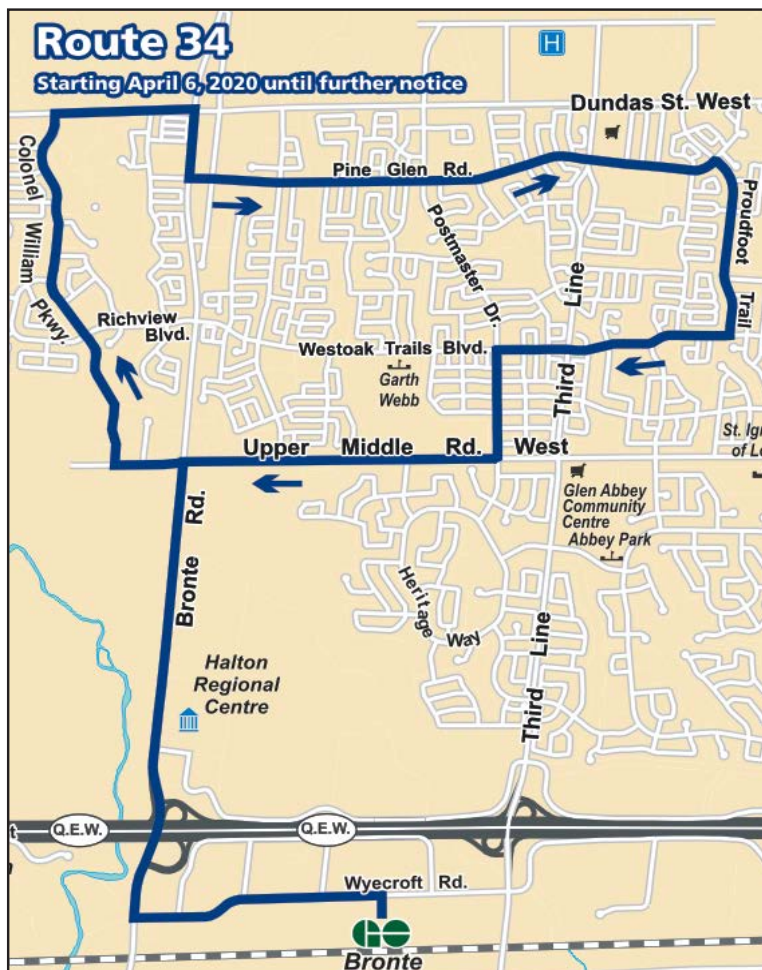

* Route 5 is on long-term detour along Sixteen Mile Drive due to construction on Dundas Street between Neyagawa Boulevard and Sixth Line. Visit oakvilletransit.ca for latest updates.

Oakville Transit service schedules

Oakville Transit service schedules

Effective May 17, 2020 until further notice

33 Palermo

Routes 33 and 34 have been combined as noted in the map below.

34 Pine Glen

Timepoint	Bronte GO (Depart)	Wycroft & Bronte	Bronte & Upper Middle	Colonel William & Dundas	Pine Glen & Postmaster	Pine Glen & Proudfoot	Westoak & Postmaster	Upper Middle & Bronte	Wycroft & Bronte	Bronte GO (Arrive)
Monday to Friday										
	To Pine Glen					To Bronte GO				
a.m.	--	--	6:42	6:47	6:52	6:57	7:01	7:07	7:11	7:15
	7:35	7:38	7:42	7:47	7:52	7:57	8:01	8:07	8:11	8:15
	8:35	8:38	8:42	8:47	8:52	8:57	9:01	9:07	9:11	9:15
p.m.	4:35	4:38	4:42	4:47	4:52	4:57	5:01	5:07	5:11	5:15
	5:35	5:38	5:42	5:47	5:52	5:57	6:01	6:07	6:11	6:15
	6:35	6:38	6:42	6:47	6:52	6:57	7:01	7:07	7:11	7:15

26 Falgarwood

Temporarily suspended.

120 East Industrial

Timepoint	Oakville GO (Depart)	N. Service & Eighth Line	Joshuas Ck. & Up. Middle	Winston Pk. & Bristol Circle	Laird & Ridgeway	Winston Pk. & Bristol Circle	Joshuas Ck. & Up. Middle	N. Service & Eighth Line	Oakville GO (Arrive)
Monday to Friday									
	To Winston Park				To Oakville GO				
a.m.	7:30	7:37	7:43	7:48	7:55	8:00	8:05	8:11	8:21
	8:30	8:37	8:43	8:48	8:55	9:00	9:05	9:11	9:21
p.m.	3:25	3:32	3:38	3:43	3:50	3:55	4:00	4:06	4:16
	4:25	4:32	4:38	4:43	4:50	4:55	5:00	5:06	5:16
	5:25	5:32	5:38	5:43	5:50	5:55	6:00	6:06	6:16