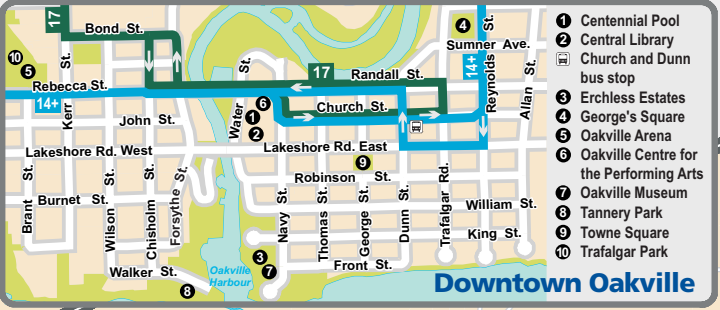

## Weekday Route Map

**3**  
Solid line indicates regular service route.

**10**  
Dashed line indicates rush hour or limited service route, or change in routing pattern.

Please note that not all routes operate on Saturday, Sunday/Holidays.

### Saturday Routes:

**3 4 5 5A 6 13 14 14A 15 17 18**  
**19 20 24 26 28 33**

### Sunday/Holidays Routes:

**3 4 5 6 13 14 14A 15 17 18 19**  
**20 24 28 33**

- 1 Centennial Pool
- 2 Central Library
- 3 Church and Dunn bus stop
- 4 Erchless Estates
- 5 George's Square
- 6 Oakville Arena
- 7 Oakville Centre for the Performing Arts
- 8 Oakville Museum
- 9 Tannery Park
- 10 Towne Square
- 11 Trafalgar Park

Map effective December 31, 2017

**Oakville Trafalgar Memorial Hospital**

3 5 5A

**Dundas & Walkers 407 GO Carpool**

5 5A

**Appleby GO**

14 14A

**Bronte GO**