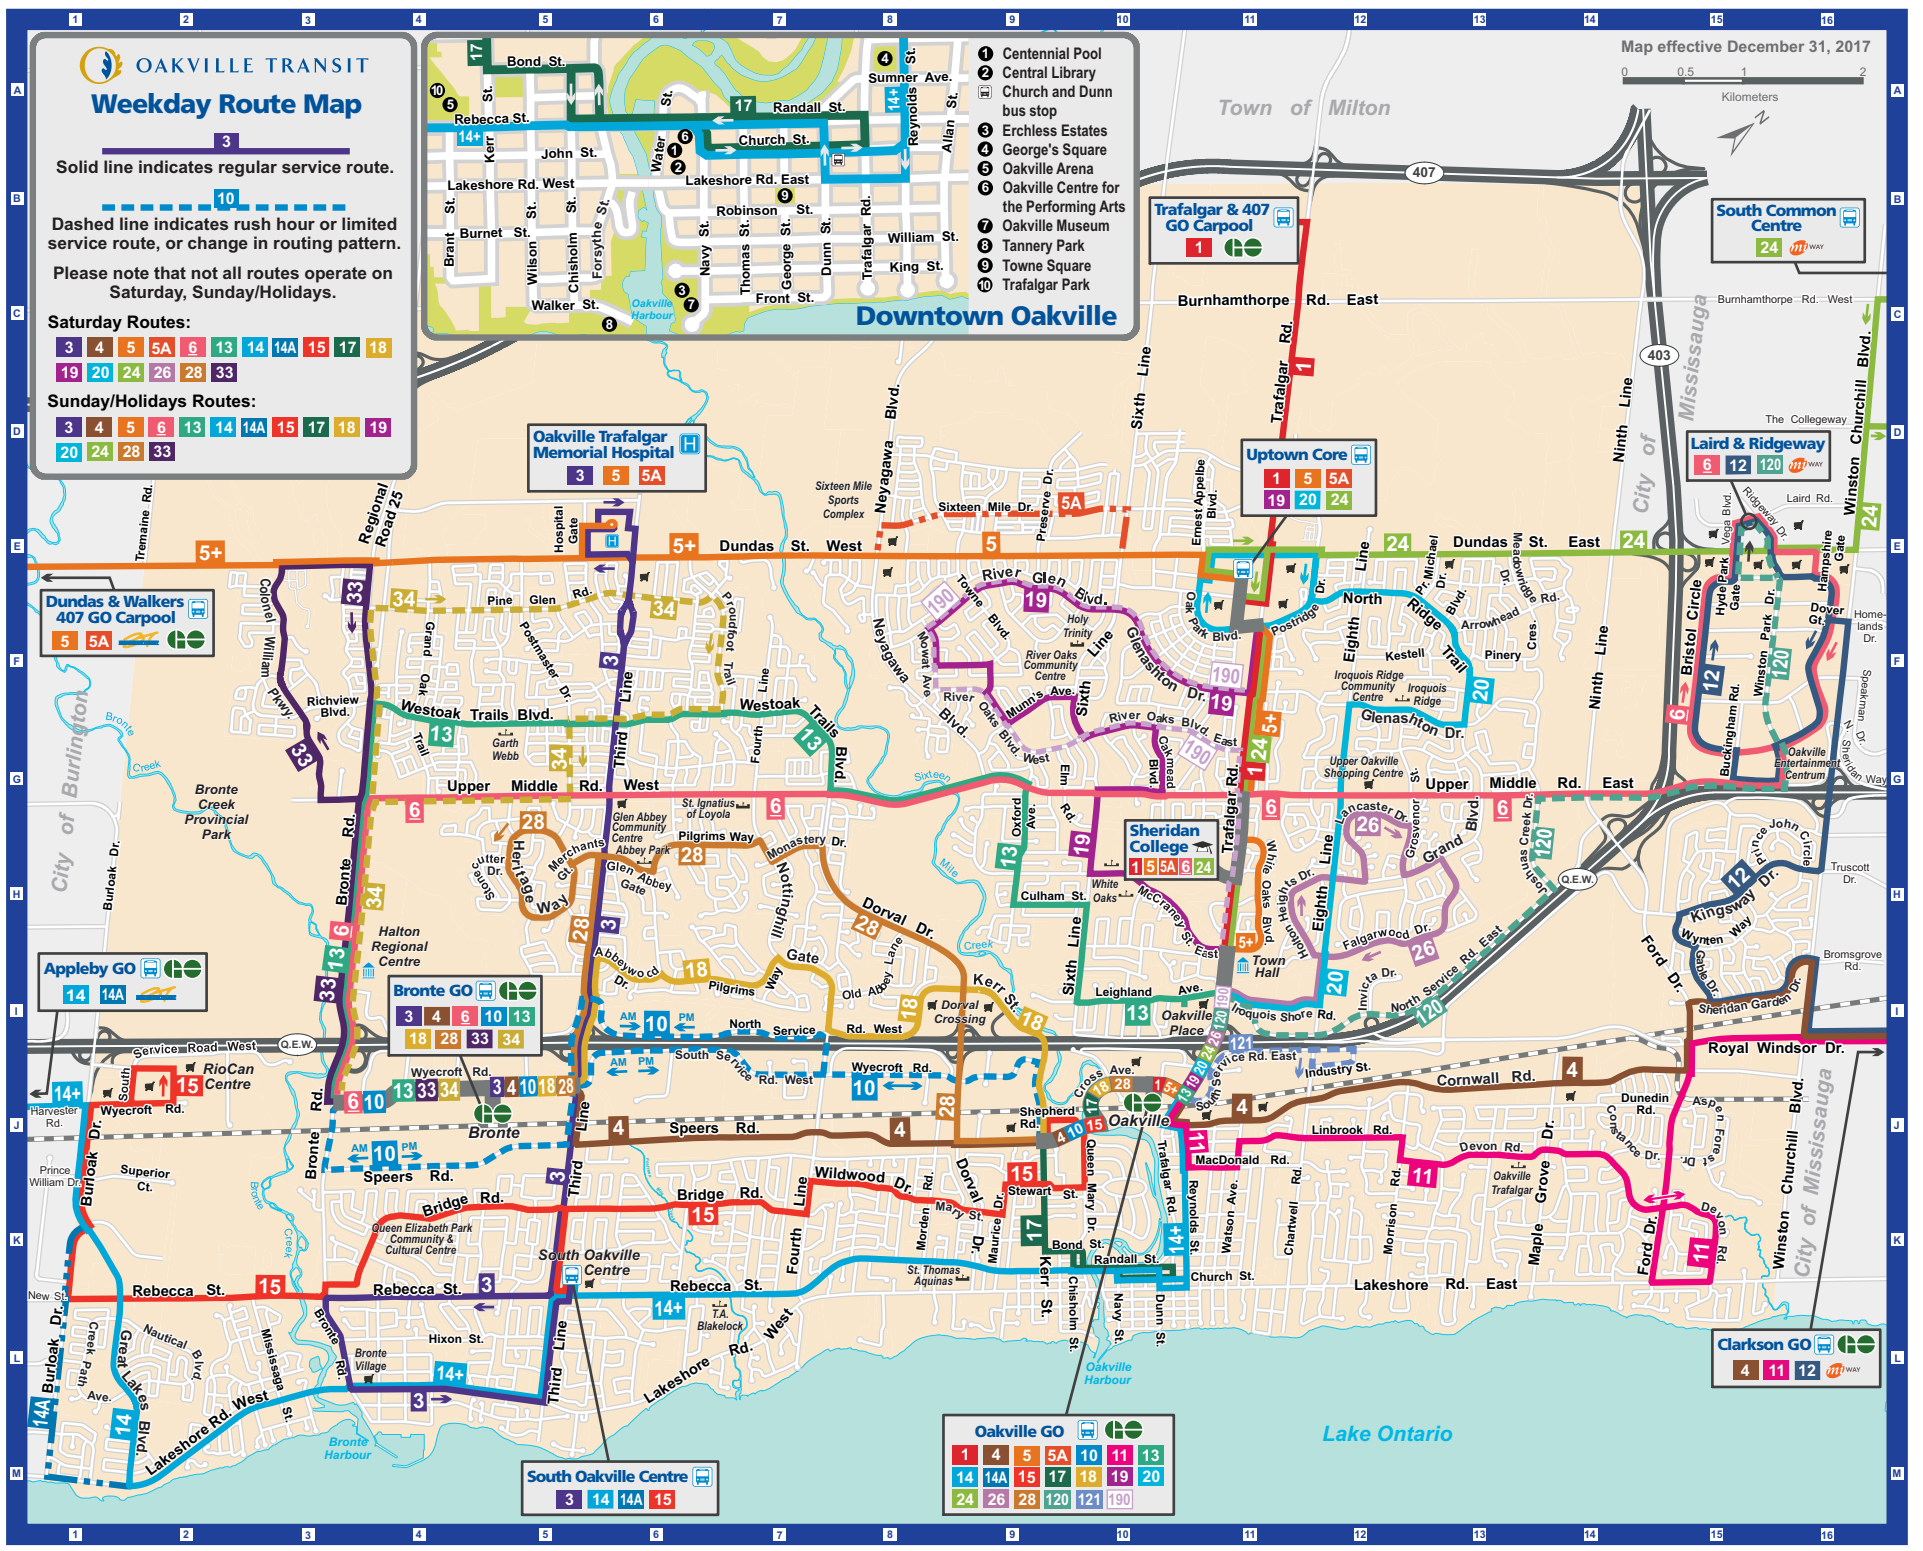

## Weekday Route Map

**3**  
Solid line indicates regular service route.

**10**  
Dashed line indicates rush hour or limited service route, or change in routing pattern.

Please note that not all routes operate on Saturday, Sunday/Holidays.

### Saturday Routes:

**3 4 5 5A 6 13 14 14A 15 17 18**  
**19 20 24 26 28 33**

### Sunday/Holidays Routes:

**3 4 5 6 13 14 14A 15 17 18 19**  
**20 24 28 33**

- 1 Centennial Pool
- 2 Central Library
- 3 Church and Dunn bus stop
- 4 Erchless Estates
- 5 George's Square
- 6 Oakville Arena
- 7 Oakville Centre for the Performing Arts
- 8 Oakville Museum
- 9 Tannery Park
- 10 Towne Square
- 11 Trafalgar Park

Map effective December 31, 2017

**Oakville Trafalgar Memorial Hospital**

3 5 5A

**Dundas & Walkers 407 GO Carpool**

5 5A

**Appleby GO**

14 14A

**Bronte GO**