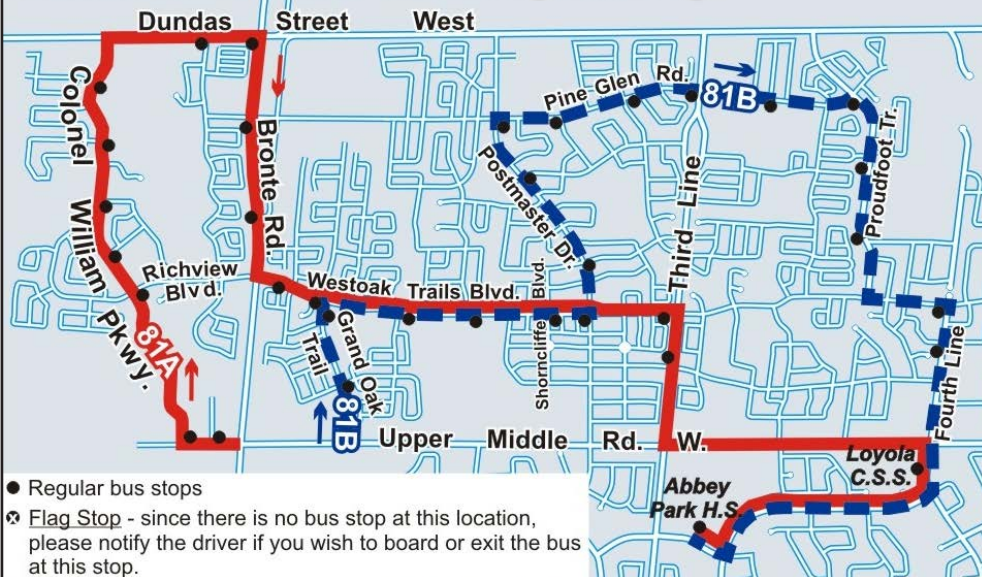

81/82

ABBEY PARK/LOYOLA (NORTH) SPECIAL

Monday to Friday, for 2017 – 2018 school year

ROUTE 81N Morning routing

ROUTE 81N/82 Afternoon routing

81A/B Abbey Park/Loyola North

Timepoint	Route Branch	Upper Middle & Bronte	Col. William & Dundas	Westoak & Bronte	Grand Oak & Upper Middle	Westoak & Shorncliffe	Pine Glen & Proudfoot	Fourth Line & Upper Middle	Loyola (Arrive)	Abbey Park (Arrive)
Monday to Friday (morning)										
To Loyola and Abbey Park										
	81A (via Palermo)	7:33	7:37	7:41	--	7:45	--	--	7:52	7:56
	81B (via Pine Glen)	--	--	--	7:33	7:38	7:45	7:50	7:52	7:56

81N Abbey Park/Loyola North

Timepoint	Abbey Park (Depart)	Loyola (Depart)	Pine Glen & Proudfoot	Westoak Trails & Shorncliffe	Westoak Trails & Grand Oak	Colonel William & Dundas	Bronte & Richview
Monday to Friday (afternoon)							
From Abbey Park and Loyola							
	2:55	3:00	3:10	3:17	3:20	3:27	3:30

82 Loyola North

Timepoint	Loyola (Depart)	Pine Glen & Proudfoot	Westoak Trails & Shorncliffe	Westoak Trails & Grand Oak	Colonel William & Dundas	Bronte & Richview
Monday to Friday (afternoon)						
From Loyola						
	3:00	3:10	3:17	3:20	3:27	3:30

Oakville Transit
 430 Wycroft Road
 8:30 a.m. - 4:30 p.m.
 Monday - Friday

Mailing Address
 Oakville Transit
 1225 Trafalgar Road
 Oakville, ON L6H 0H3

oakvilletransit.ca
 @oakvilletransit
 Info Line 905-815-2020
 care-A-van 905-337-9222