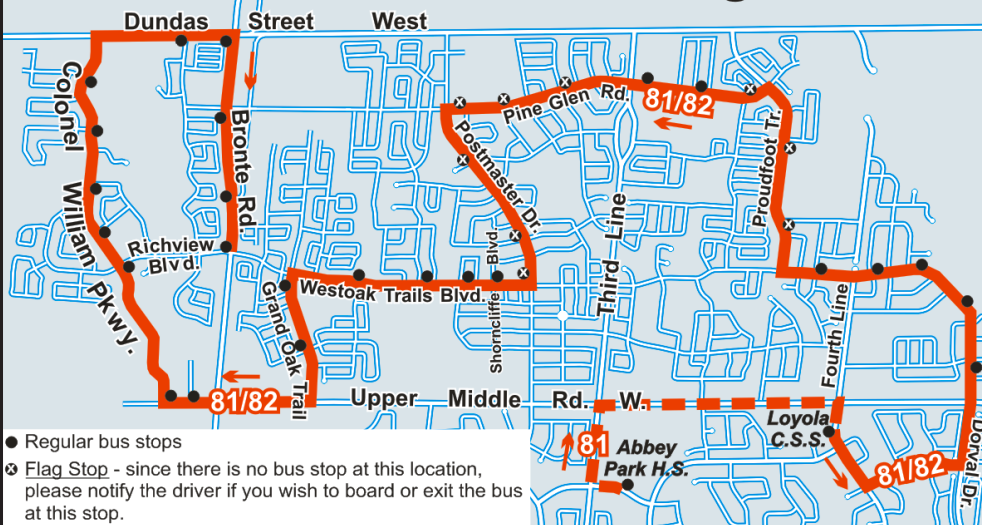

81/82

ABBEY PARK/LOYOLA (NORTH) SPECIAL

Monday to Friday, for 2017 – 2018 school year

ROUTE 81N Morning routing

ROUTE 81N/82 Afternoon routing

81A/B Abbey Park/Loyola North

Timepoint	Route Branch	Upper Middle & Bronte	Col. William & Dundas	Westoak & Bronte	Grand Oak & Upper Middle	Westoak & Shorncliffe	Pine Glen & Proudfoot	Fourth Line & Upper Middle	Loyola (Arrive)	Abbey Park (Arrive)
Monday to Friday (morning)										
To Loyola and Abbey Park										
	81A (via Palermo)	7:33	7:37	7:41	--	7:45	--	--	7:52	7:56
	81B (via Pine Glen)	--	--	--	7:33	7:38	7:45	7:50	7:52	7:56

82 Loyola North

Timepoint	Loyola (Depart)	Pine Glen & Proudfoot	Westoak Trails & Shorncliffe	Westoak Trails & Grand Oak	Colonel William & Dundas	Bronte & Richview
Monday to Friday (afternoon)						
From Loyola						
	3:00	3:10	3:17	3:20	3:27	3:30

Oakville Transit
 430 Wycroft Road
 8:30 a.m. - 4:30 p.m.
 Monday - Friday

Mailing Address
 Oakville Transit
 1225 Trafalgar Road
 Oakville, ON L6H 0H3

oakvilletransit.ca
 @oakvilletransit
 Info Line 905-815-2020
 care-A-van 905-337-9222