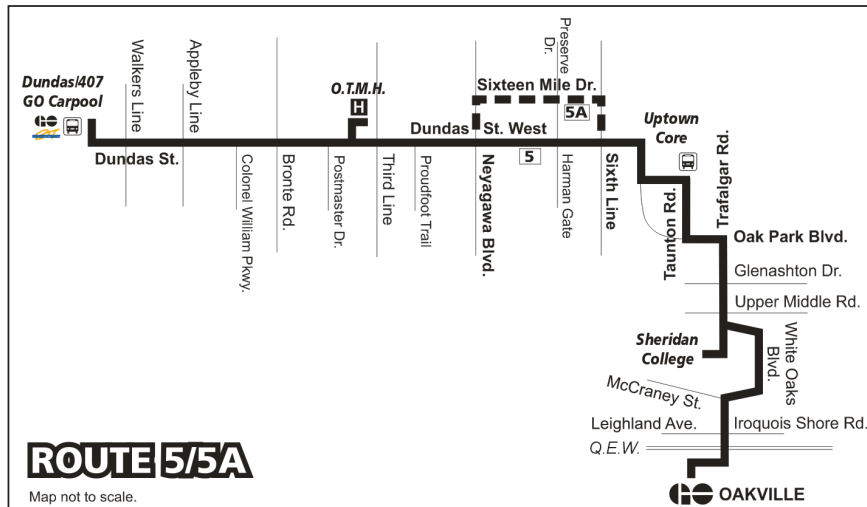

Timepoint	Route	Dundas / 407 GO Carpool (Dp.)	Dundas & Appleby	Dundas & Bronte	Hospital	Dundas & Neyagawa	Sixteen Mile & Neyagawa	Dundas & Sixth Line	Uptown Core	Trafalgar & Upper Middle	Sheridan College	White Oaks & Marlborough	Oakville GO (Arrive)	
Saturday (Eastbound)														
To Oakville GO – 5 via Dundas St. West, 5A via Sixteen Mile Dr.														
a.m.	5A	--	--	--	--	--	6:47	6:53	6:59	7:05	7:08	7:11	7:20	
	5	7:00	7:06	7:11	7:15	7:21	--	7:24	7:29	7:35	7:38	7:41	7:50	
	5A	7:24	7:30	7:35	7:39	--	7:47	7:53	7:59	8:05	8:08	8:11	8:20	
	5	8:00	8:06	8:11	8:15	8:21	--	8:24	8:29	8:35	8:38	8:41	8:50	
p.m.	5A	8:24	8:30	8:35	8:39	--	8:47	8:53	8:59	9:05	9:08	9:11	9:20	
	and alternating – every 36/24 minutes													
	every 60 minutes													
every 30 minutes														
p.m.	5A	7:24	7:30	7:35	7:39	--	7:47	7:53	7:59	8:05	8:08	8:11	8:20	
	5	8:00	8:06	8:11	8:15	8:21	--	8:24	8:29	8:35	8:38	8:41	8:50	
	5A	8:24	8:30	8:35	8:39	--	8:47	8:53	8:59	9:05	9:08	9:11	9:20	
	5	9:30	9:36	9:41	9:45	9:51	--	9:54	9:59	10:05	10:08	10:11	10:20	
	5	10:30	10:36	10:41	10:45	10:51	--	10:54	10:59	11:05	11:08	11:11	11:20	
	5	11:30	11:36	11:41	11:45	11:51	--	11:54	11:59	12:05	12:08	12:11	12:20	
Sunday / Holidays (Eastbound)														
To Oakville GO – 5 via Dundas St. West														
a.m.	5	--	--	--	--	--	--	--	7:59	8:05	8:08	8:11	8:20	
	5	8:30	8:36	8:41	8:45	8:51	--	8:54	8:59	9:05	9:08	9:11	9:20	
	5	9:30	9:36	9:41	9:45	9:51	--	9:54	9:59	10:05	10:08	10:11	10:20	
and every 60 minutes until														
p.m.	5	5:30	5:36	5:41	5:45	5:51	--	5:54	5:59	6:05	6:08	6:11	6:20	
	5	6:30	6:36	6:41	6:45	6:51	--	6:54	6:59	7:05	7:08	7:11	7:20	
	5	7:30	7:36	7:41	7:45	7:51	--	7:54	7:59	8:05	8:08	8:11	8:20	

Late Night Service departs from the Oakville GO station at 11:40 p.m., 12:30 and 1:30 a.m., Monday to Saturday, and 7:40 p.m. on Sunday and holidays. Let the driver know the nearest bus stop to your destination within Oakville. Drop-off service covers up to Colonel William Parkway only.

Oakville Transit
430 Wyecroft Road
8:30 a.m. - 4:30 p.m.
Monday - Friday

Mailing Address
Oakville Transit
1225 Trafalgar Road
Oakville, ON L6H 0H3

oakvilletransit.ca   Info Line 905-815-2020
@oakvilletransit   care-A-van 905-337-9222

While every effort will be made to operate our service to these timetables, all schedules including bus stop times and transfer times are based on normal traffic and weather conditions and as such are subject to change. Oakville Transit will not be responsible for any loss, damage or inconvenience that may result from any errors, omissions or service delays.