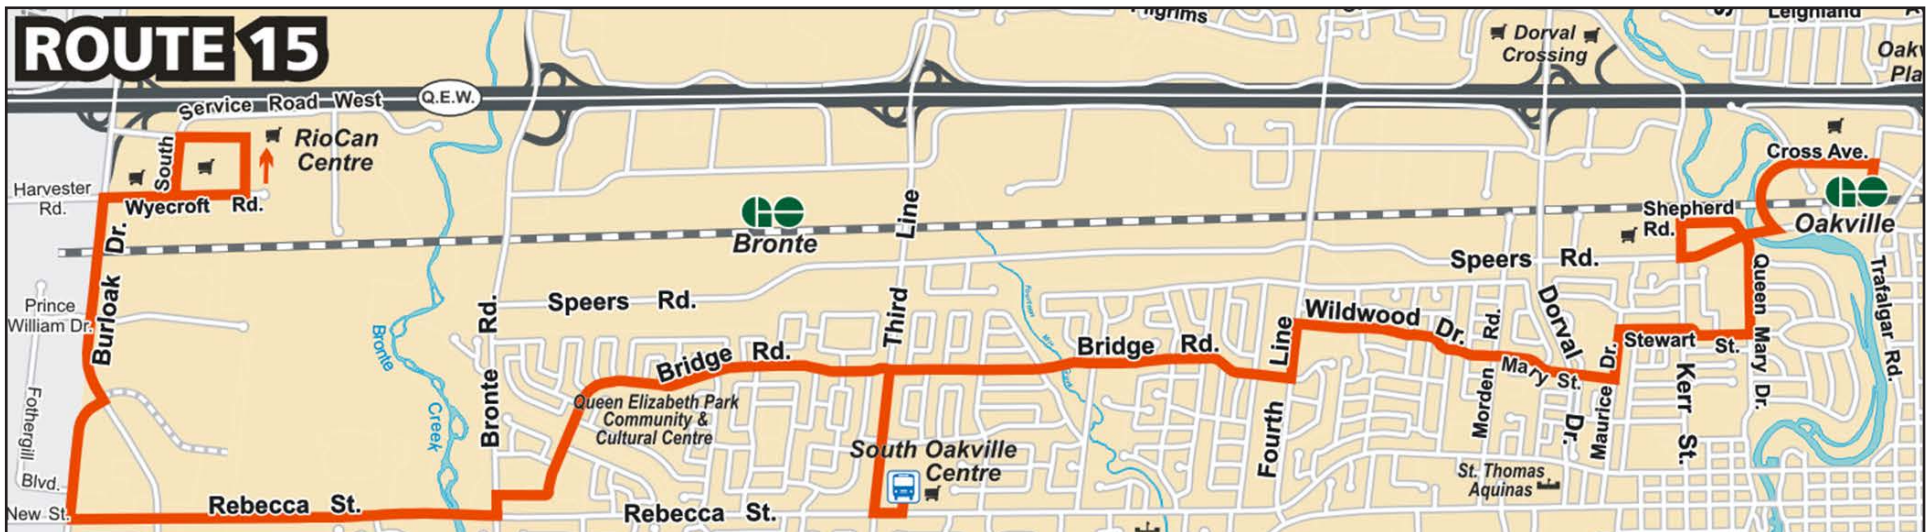

Have you tried real-time bus tracking?

Track your bus at oakvilletransit.ca or download the Oakville Transit mobile app.

Late Night Service departs from the Oakville GO station at 11:40 p.m., 12:30 and 1:30 a.m., Monday to Saturday, and 7:40 p.m. on Sunday and holidays. Let the driver know the nearest bus stop to your destination.

Oakville Transit

430 Wycroft Road
8:30 a.m. - 4:30 p.m.
Monday - Friday

Mailing Address

Oakville Transit
1225 Trafalgar Road
Oakville, ON L6H 0H3

oakvilletransit.ca

[f](#) [t](#) [@oakvilletransit](#)

Info Line 905-815-2020

care-A-van 905-337-9222

While every effort will be made to operate our service to these timetables, all schedules including bus stop times and transfer times are based on normal traffic and weather conditions and as such are subject to change. Oakville Transit will not be responsible for any loss, damage or inconvenience that may result from any errors, omissions or service delays.