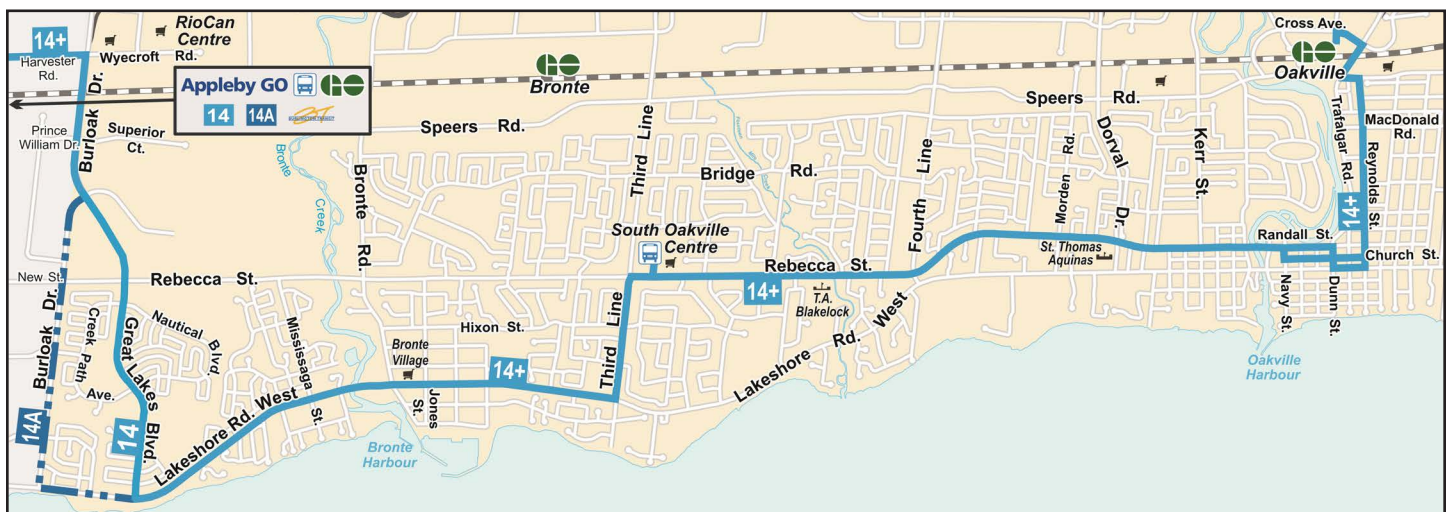

Late Night Service departs from the Oakville GO station at 11:40 p.m., 12:30 and 1:30a.m., Monday to Saturday, and 7:40 p.m. on Sunday and holidays. Let the driver know the nearest bus stop to your destination within Oakville. Drop-off service covers up to Burloak Drive only.

While every effort will be made to operate our service to these timetables, all schedules including bus stop times and transfer times are based on normal traffic and weather conditions and as such are subject to change. Oakville Transit will not be responsible for any loss, damage or inconvenience that may result from any errors, omissions or service delays.