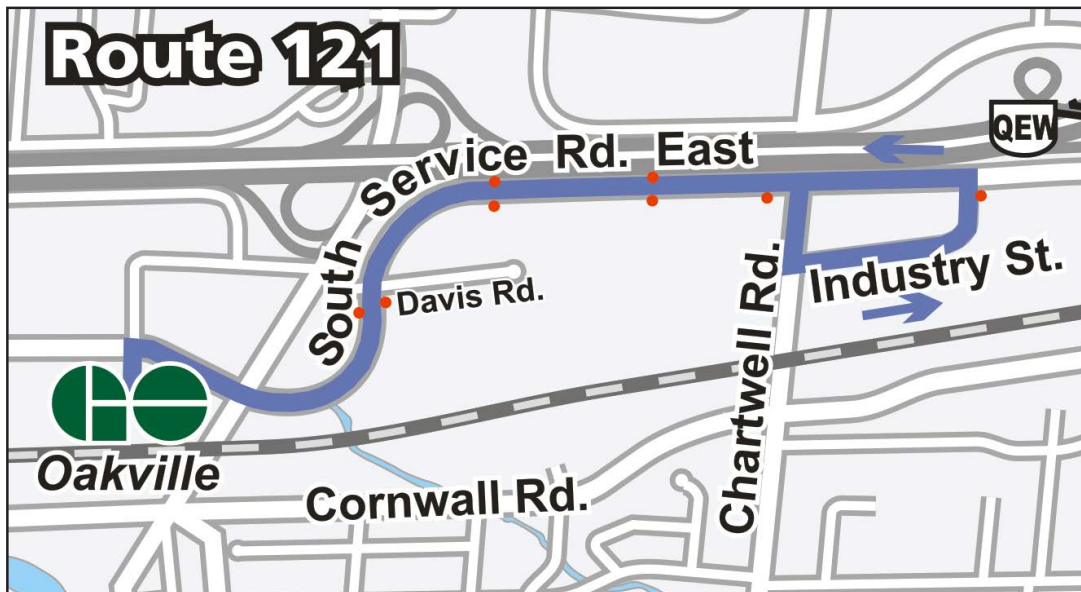

# 121

## SOUTHEAST INDUSTRIAL

Monday to Friday Effective March 4, 2018

Timepoint	Oakville GO (Depart)	South Service & Chartwell	Industry & South Service	Oakville GO (Arrive)
<b>Monday to Friday</b>				
<b>Southeast Industrial–Oakville GO</b>				
a.m.	7:34	7:38	7:39	7:44
	7:46	7:50	7:51	7:56
	8:00	8:04	8:05	8:10
	8:10	8:14	8:15	8:20
	8:22	8:26	8:27	8:32
	8:34	8:38	8:39	8:44
	8:46	8:50	8:51	8:56
	8:58	9:02	9:03	9:08
	9:10	9:14	9:15	--
	p.m.	4:30	4:34	4:35
4:42		4:46	4:47	4:52
4:54		4:58	4:59	5:04
5:06		5:10	5:11	5:16
5:18		5:22	5:23	5:28
5:30		5:34	5:35	5:40
5:42		5:46	5:47	5:52
5:54		5:58	5:59	6:04
6:06		6:10	6:11	6:16

**Have you tried real-time bus tracking?**  
 Track your bus at [oakvilletransit.ca](http://oakvilletransit.ca) or download the Oakville Transit mobile app.

**Oakville Transit**  
 430 Wycroft Road  
 8:30 a.m. - 4:30 p.m.  
 Monday - Friday

**Mailing Address**  
 Oakville Transit  
 1225 Trafalgar Road  
 Oakville, ON L6H 0H3

[oakvilletransit.ca](http://oakvilletransit.ca)  
 @oakvilletransit

Info Line 905-815-2020  
 care-A-van 905-337-9222