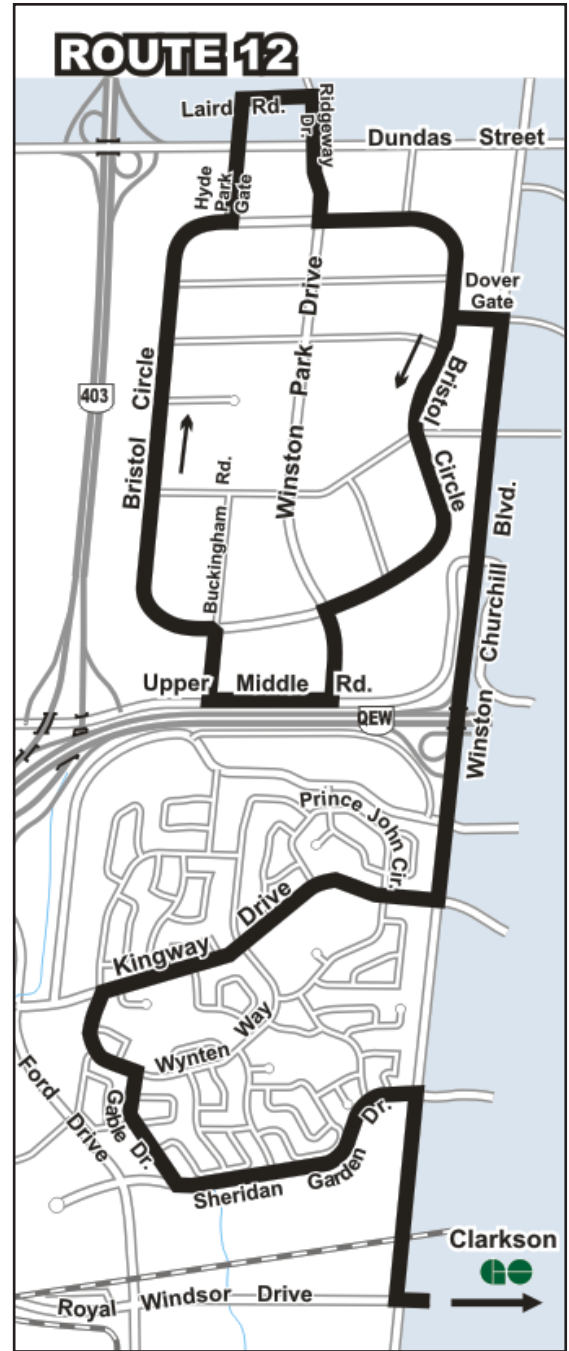

12

WINSTON PARK

Monday to Friday Effective December 31, 2017

Timepoint	Clarkson GO (Depart)	Royal Windsor & W. Churchill	Kingsway & Wynten	Kingsway & W. Churchill	Bristol Circle & Dover Gate	Bristol Circle & Buckingham	Laird & Ridgeway (Ar.)	Laird & Ridgeway (Dp.)	Bristol Circle & Dover Gate	Kingsway & W. Churchill	Kingsway & Wynten	Royal Windsor & W. Churchill	Clarkson GO (Arrive)
Monday to Friday													
	To Winston Park							To Clarkson GO					
	--	--	--	--	--	--	--	--	--	6:10	6:13	6:18	6:25
	--	--	--	--	--	--	--	--	--	6:35	6:38	6:43	6:50
a.m.	6:25	6:29	6:34	6:37	6:43	6:48	6:54	6:55	6:59	7:05	7:08	7:13	7:20
	6:55	6:59	7:04	7:07	7:13	7:18	7:24	7:25	7:29	7:35	7:38	7:43	7:50
	7:25	7:29	7:34	7:37	7:43	7:48	7:54	7:55	7:59	8:05	8:08	8:13	8:20
	8:00	8:04	8:09	8:12	8:18	8:23	8:29	8:30	8:34	8:40	8:43	8:48	8:55
	8:30	8:34	8:39	8:42	8:48	8:53	8:59	9:00	9:04	9:10	9:13	9:18	9:25
	9:00	9:04	9:09	9:12	9:18	9:23	9:29	9:30	9:34	9:40	9:43	9:48	9:55
	10:00	10:04	10:09	10:12	10:18	10:23	10:29	10:30	10:34	10:40	10:43	10:48	10:55
	<i>and every 60 minutes until</i>							<i>and every 60 minutes until</i>					
	2:00	2:04	2:09	2:12	2:18	2:23	2:29	2:30	2:34	2:40	2:43	2:48	2:55
	3:00	3:04	3:09	3:12	3:18	3:23	3:29	3:30	3:34	3:40	3:43	3:48	3:55
	3:55	3:59	4:04	4:07	4:13	4:18	4:24	4:25	4:29	4:35	4:38	4:43	4:50
	4:30	4:34	4:39	4:42	4:48	4:53	4:59	5:00	5:04	5:10	5:13	5:18	5:25
p.m.	5:00	5:04	5:09	5:12	5:18	5:23	5:29	5:30	5:34	5:40	5:43	5:48	5:55
	5:30	5:34	5:39	5:42	5:48	5:53	5:59	6:00	6:04	6:10	6:13	6:18	6:25
	6:00	6:04	6:09	6:12	6:18	6:23	6:29	6:30	6:34	6:40	6:43	6:48	6:55
	6:30	6:34	6:39	6:42	6:48	6:53	6:59	--	--	--	--	--	--
	7:00	7:04	7:09	7:12	7:18	7:23	7:29	7:30	7:34	7:40	7:43	7:48	7:55
	8:00	8:04	8:09	8:12	8:18	8:23	8:29	8:30	8:34	8:40	8:43	8:48	8:55