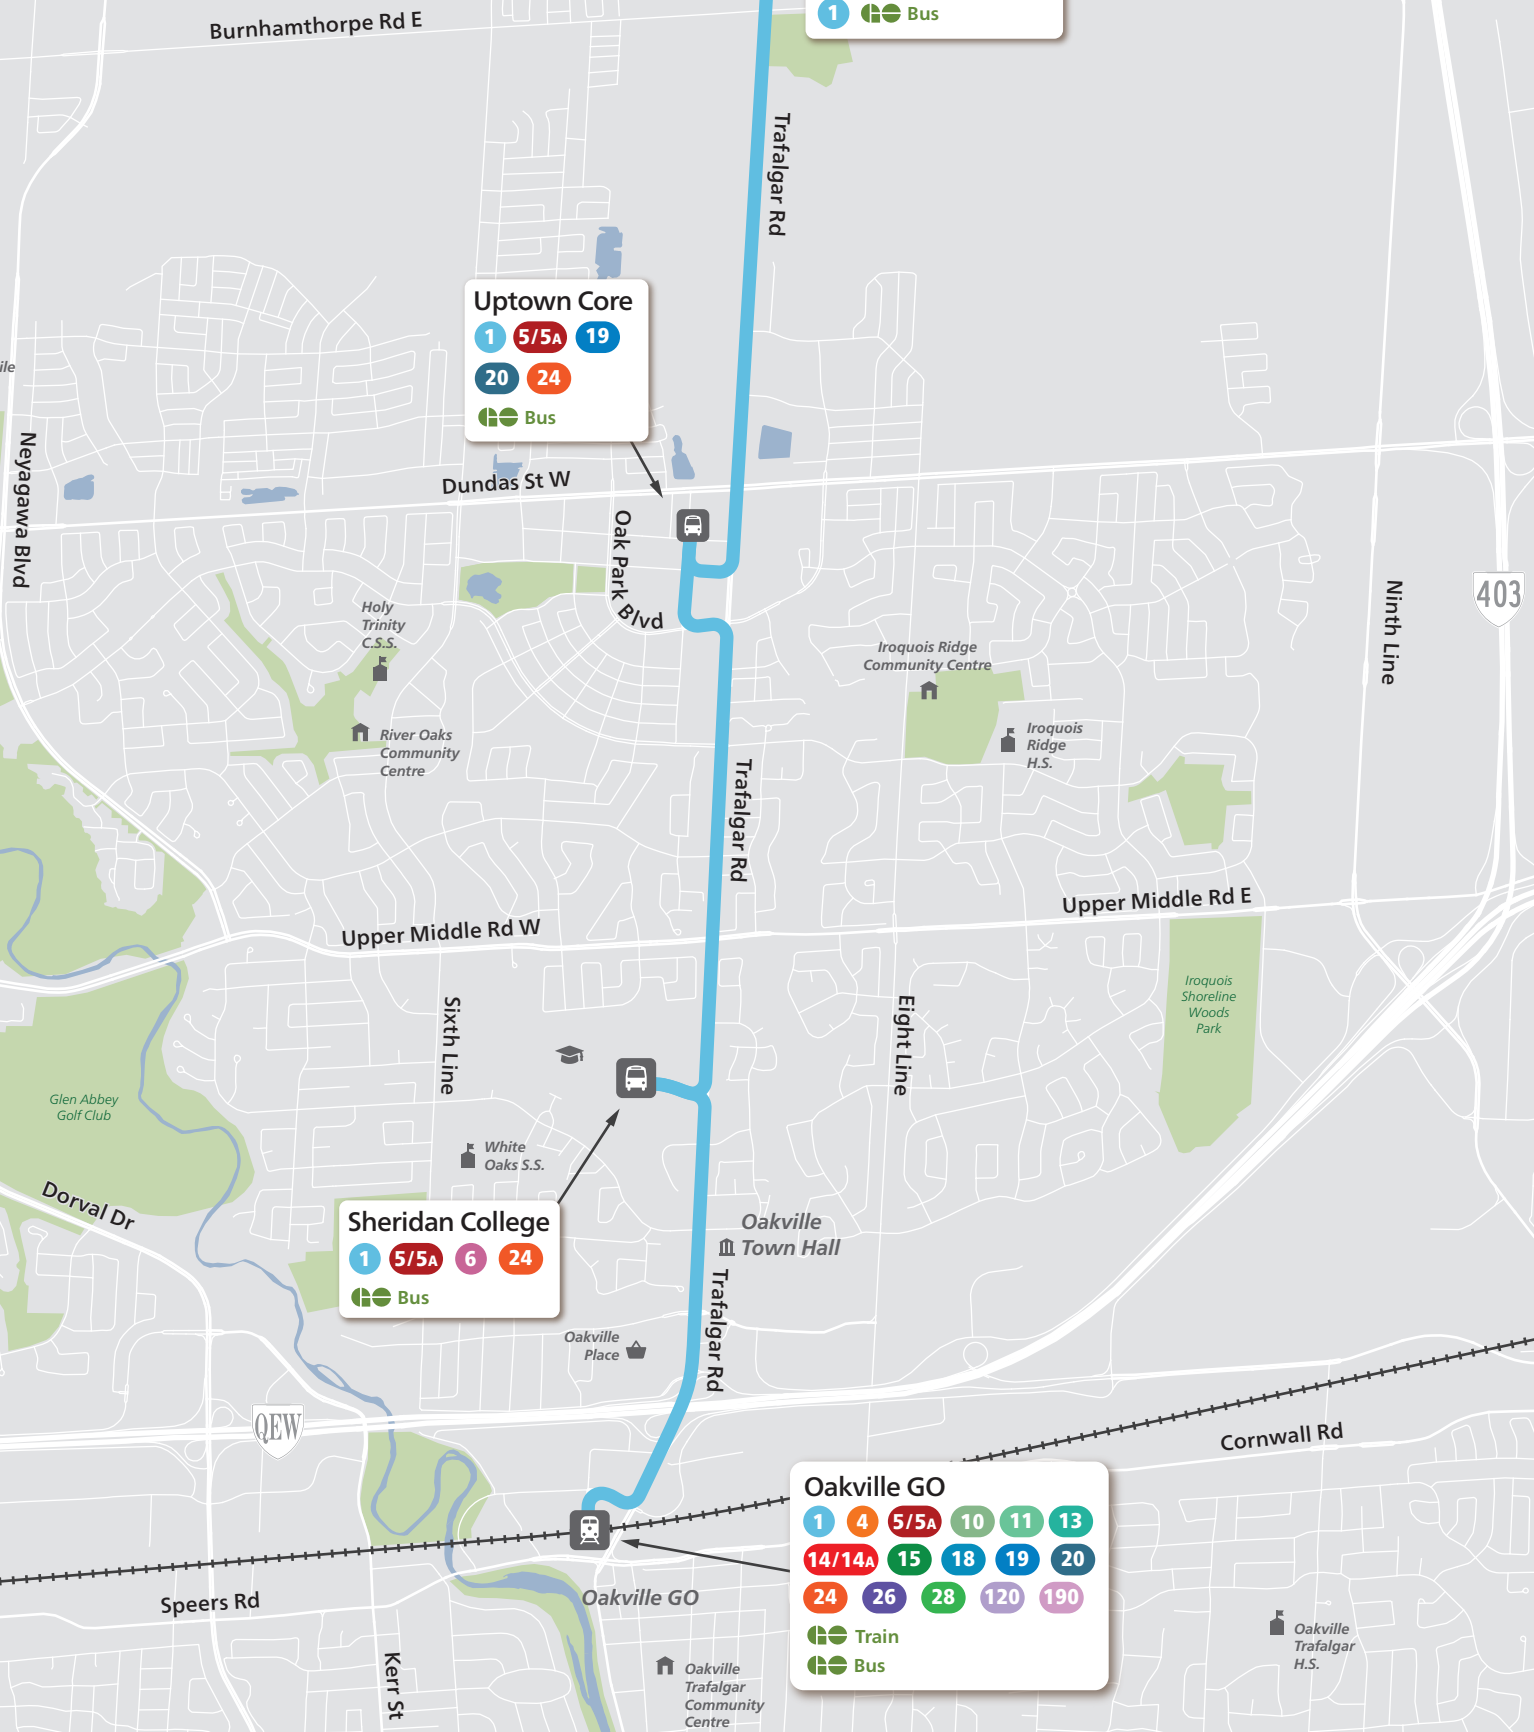

OAKVILLE TRANSIT

Route 1 Trafalgar

During the mid-day,
a bus comes every 60 minutes

Trafalgar @ Hwy 407 Park & Ride

1 Bus

Uptown Core

1 5/5A 19
20 24
Bus

Sheridan College

1 5/5A 6 24
Bus

Oakville GO

1 4 5/5A 10 11 13
14/14A 15 18 19 20
24 26 28 120 190
Train
Bus