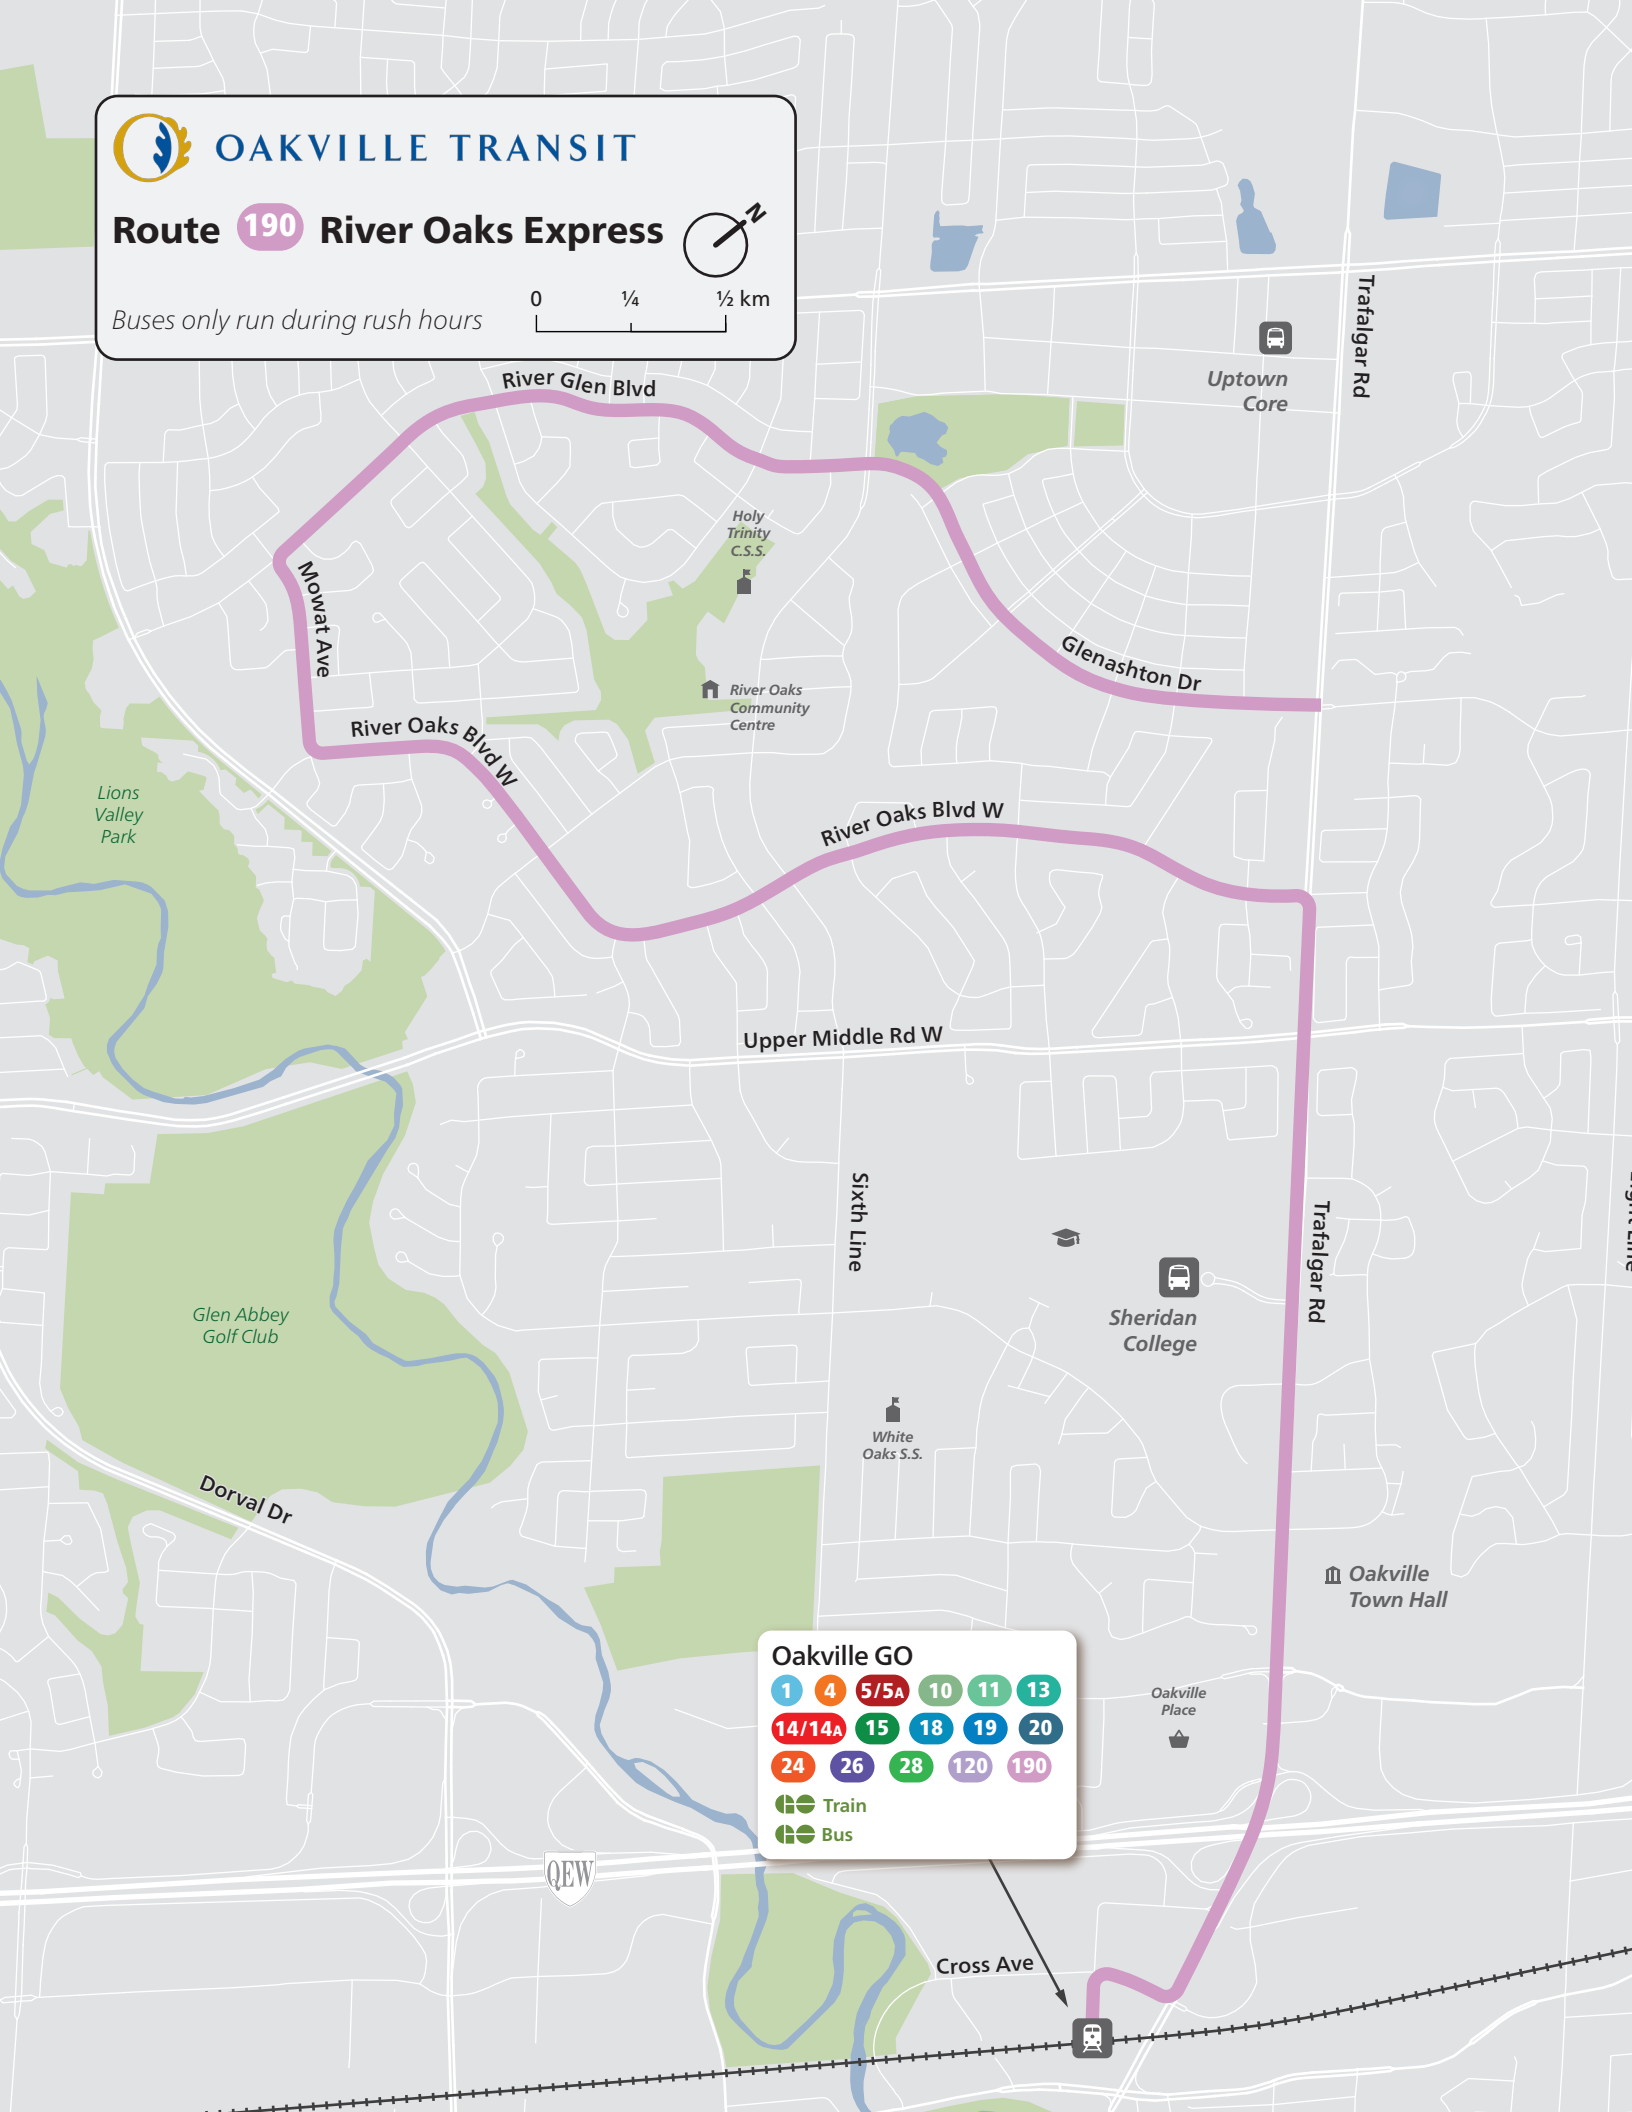

OAKVILLE TRANSIT

# Route 190 River Oaks Express

Buses only run during rush hours

**Oakville GO**

|        |    |      |     |     |    |
|--------|----|------|-----|-----|----|
| 1      | 4  | 5/5A | 10  | 11  | 13 |
| 14/14A | 15 | 18   | 19  | 20  |    |
| 24     | 26 | 28   | 120 | 190 |    |

Train  
 Bus

Cross Ave