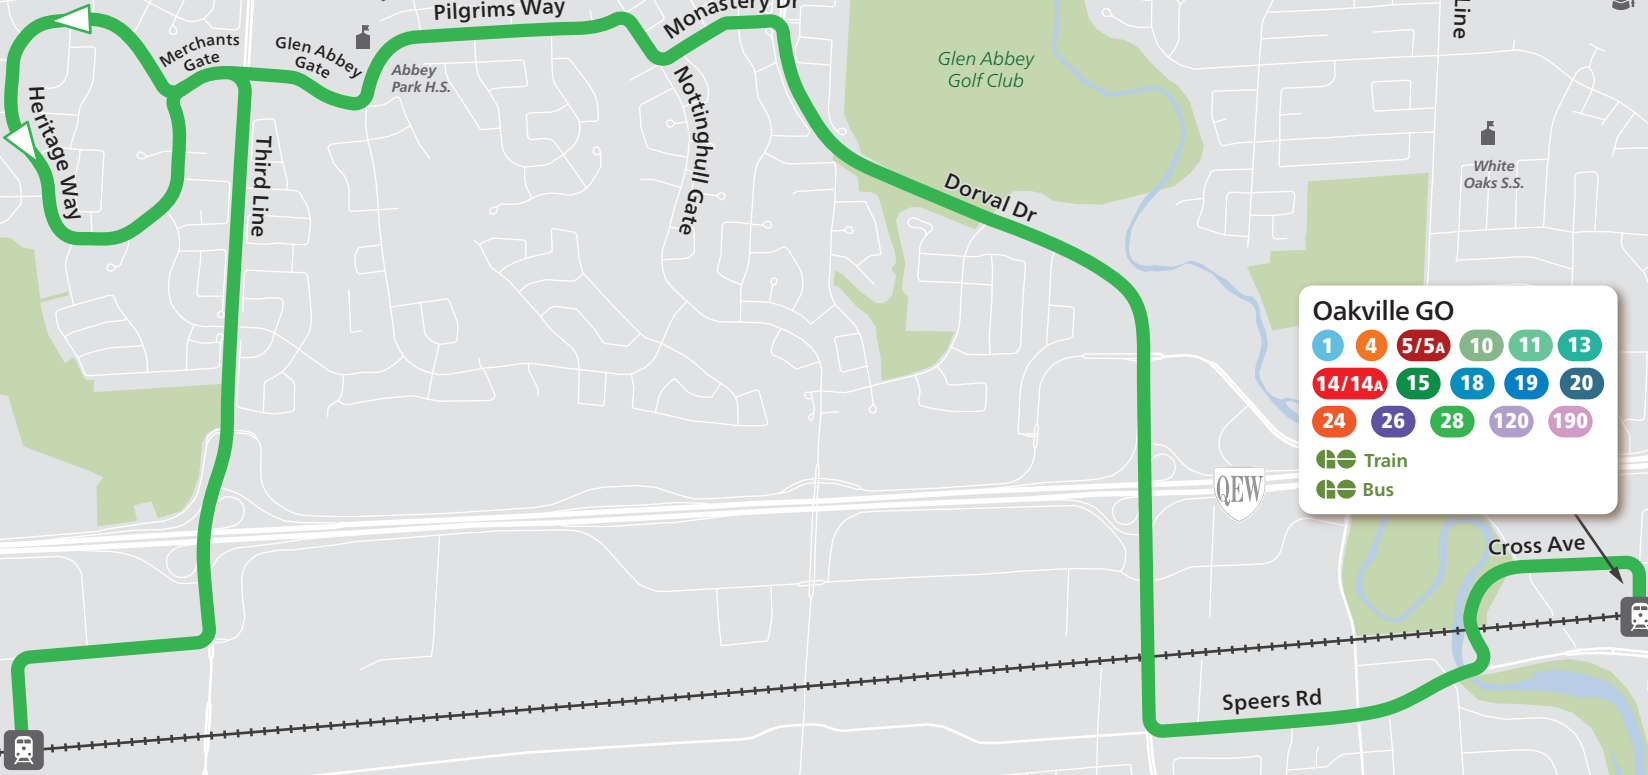

OAKVILLE TRANSIT

Route 28 Glen Abbey North

During the mid-day,
a bus comes every 30 minutes

Oakville GO

1	4	5/5A	10	11	13
14/14A	15	18	19	20	
24	26	28	120	190	

Train
 Bus

Bronte GO

3	4	6
10	13	18
28	34	

Train
 Bus