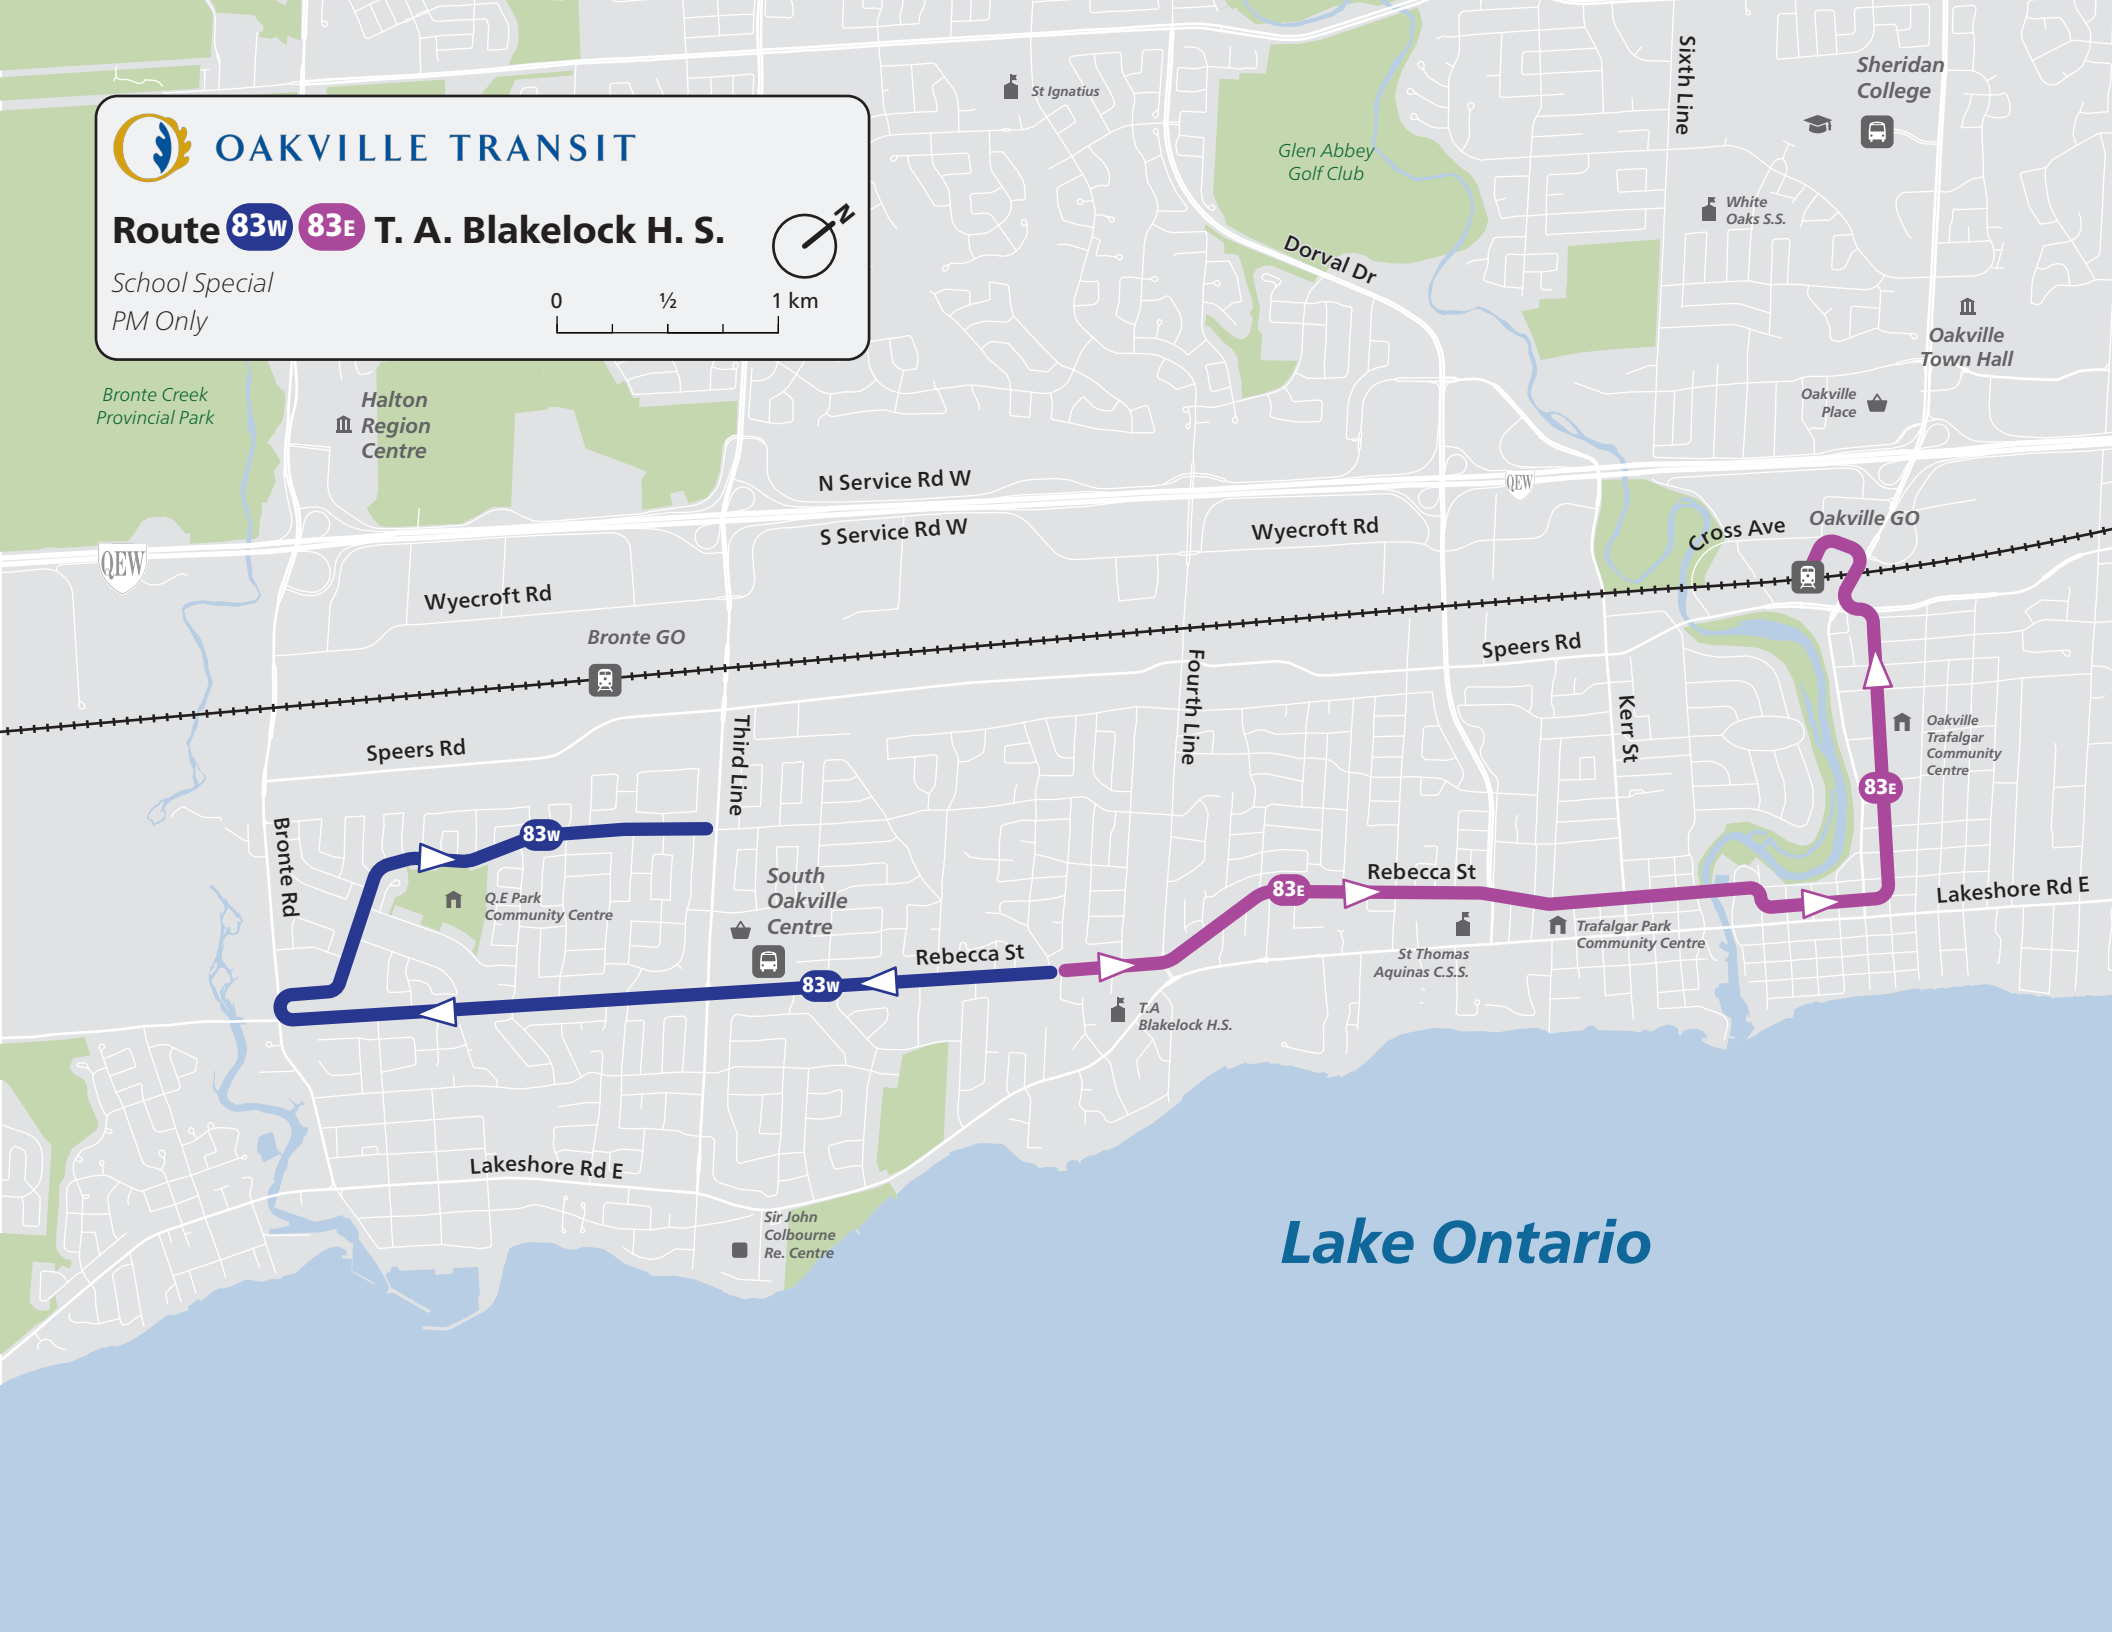

OAKVILLE TRANSIT

Route **83W** **83E** T. A. Blakelock H. S.

School Special  
PM Only

Bronte Creek Provincial Park

Halton Region Centre

St Ignatius

Glen Abbey Golf Club

Sheridan College

White Oaks S.S.

Oakville Town Hall

Oakville Place

N Service Rd W

S Service Rd W

Wyecroft Rd

Cross Ave

Oakville GO

Wyecroft Rd

Bronte GO

Speers Rd

Third Line

Fourth Line

Speers Rd

Kerr St

Oakville Trafalgar Community Centre

Bronte Rd

83W

South Oakville Centre

Q.E Park Community Centre

83W

Rebecca St

T.A Blakelock H.S.

83E