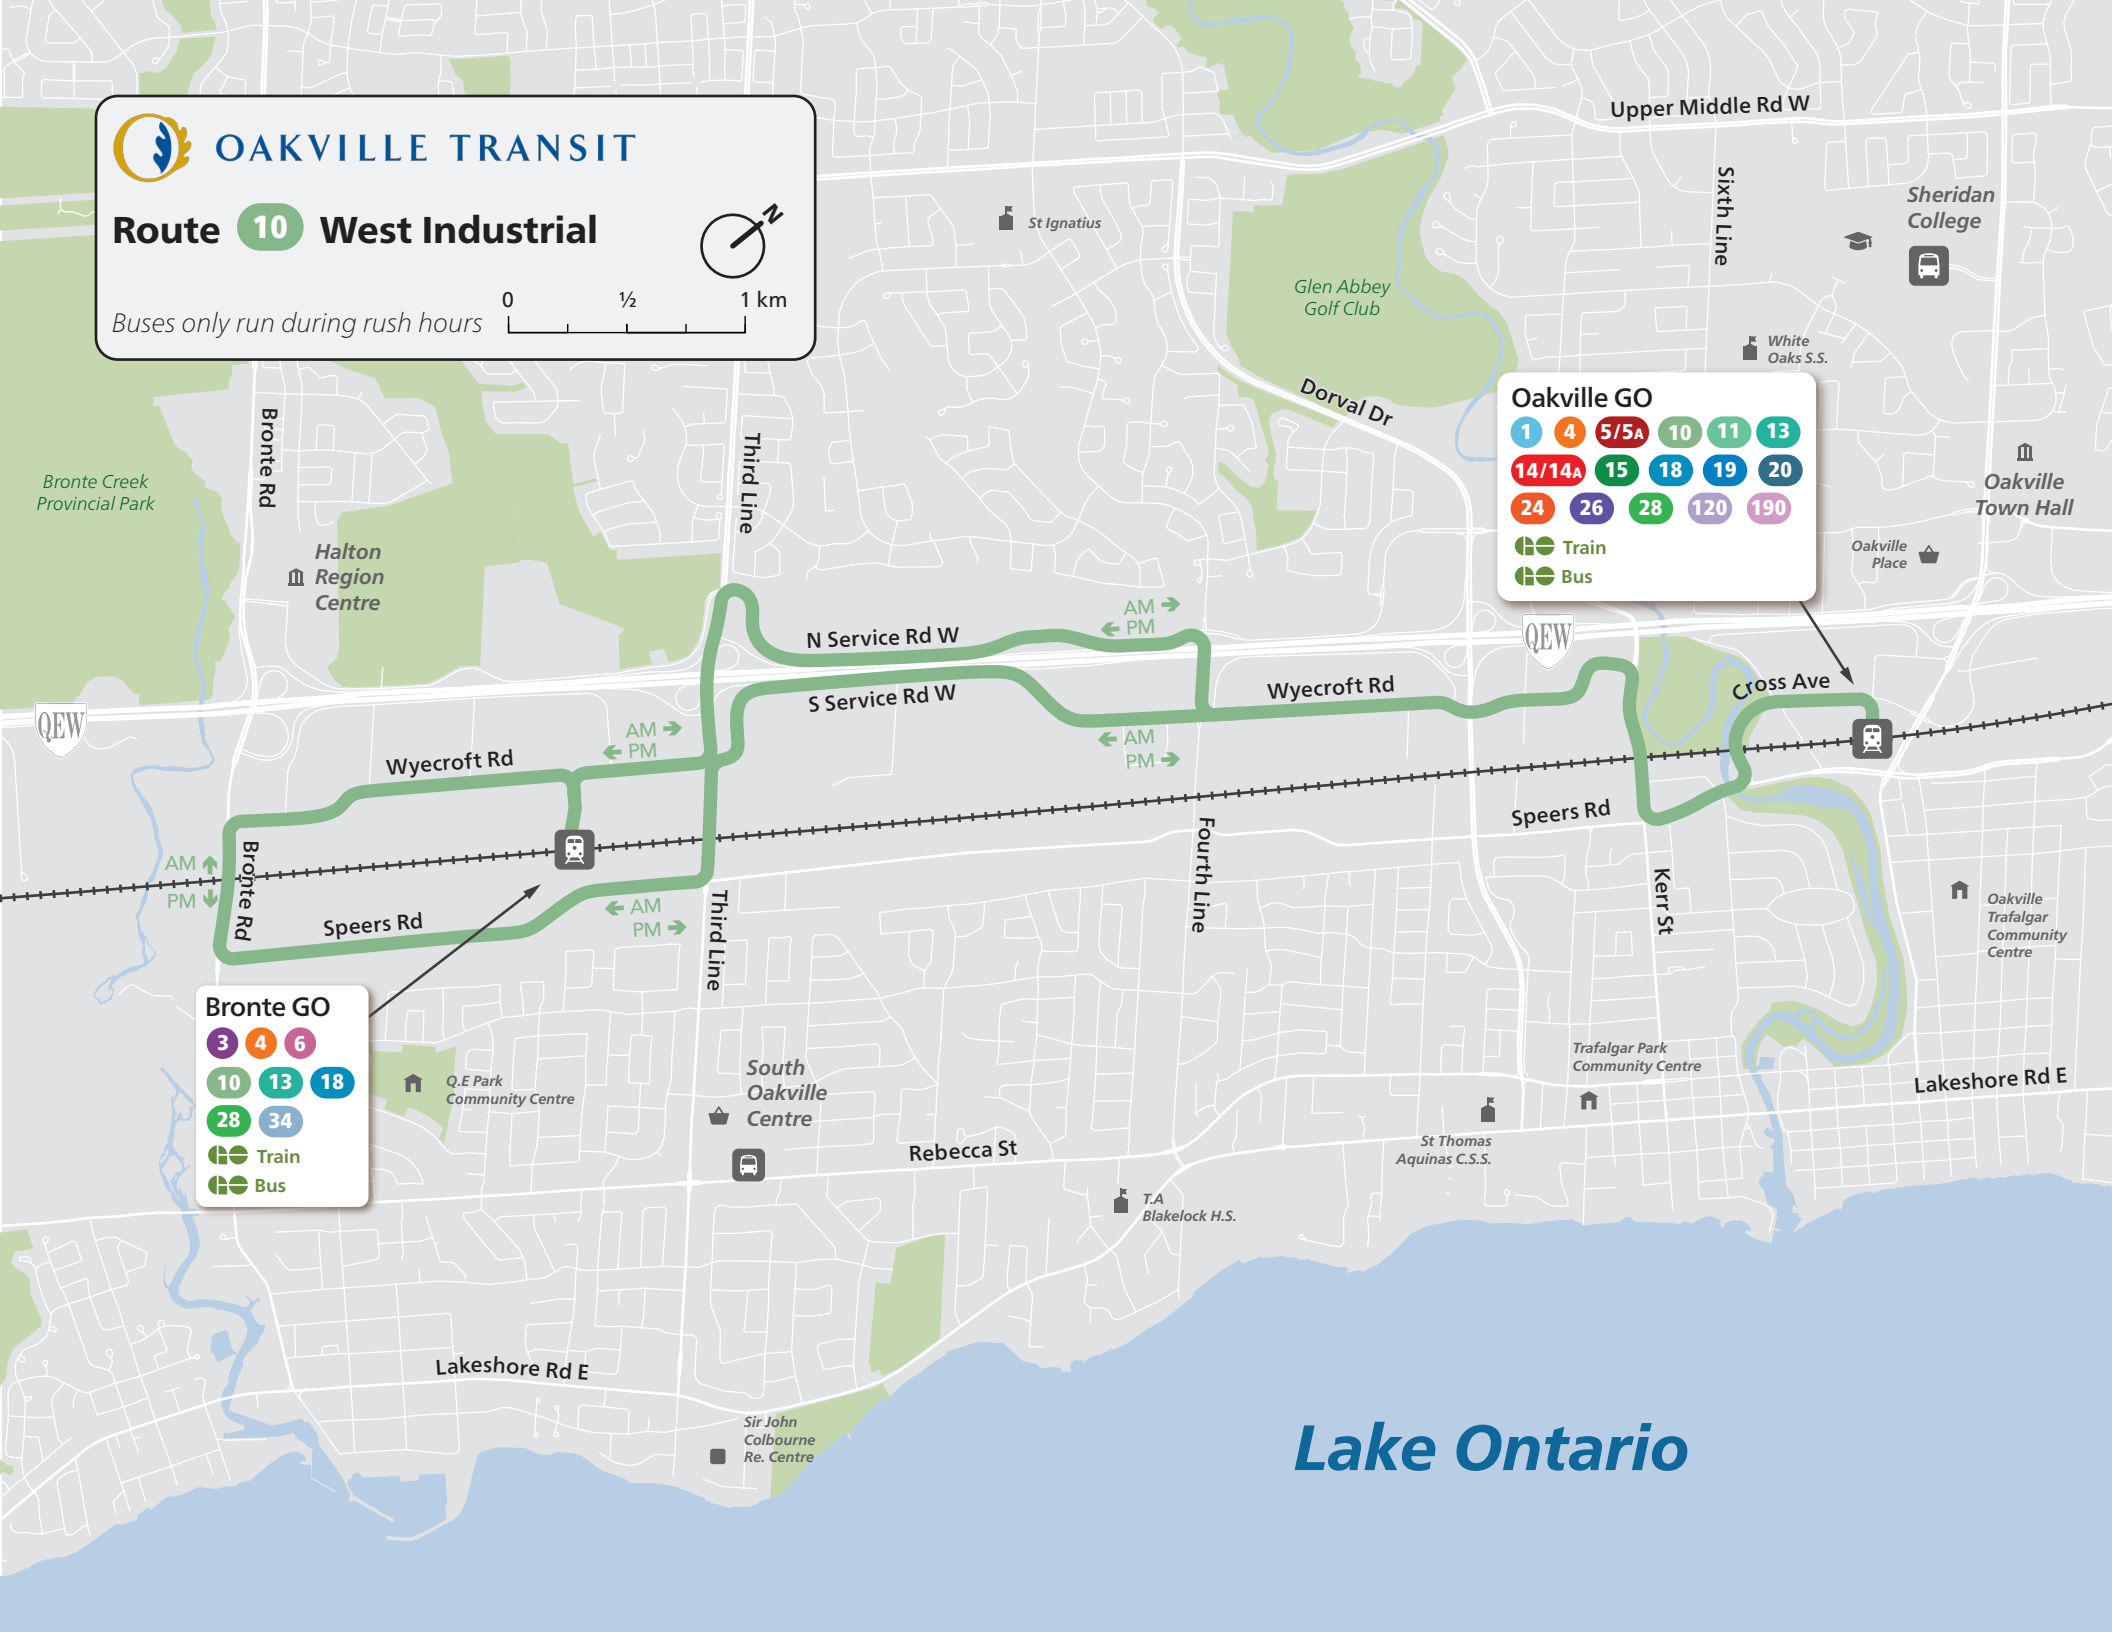

Route 10 West Industrial

Buses only run during rush hours

Oakville GO

1	4	5/5A	10	11	13
14/14A	15	18	19	20	
24	26	28	120	190	

Train
 Bus

Bronte GO

3	4	6
10	13	18
28	34	

Train
 Bus

Lake Ontario