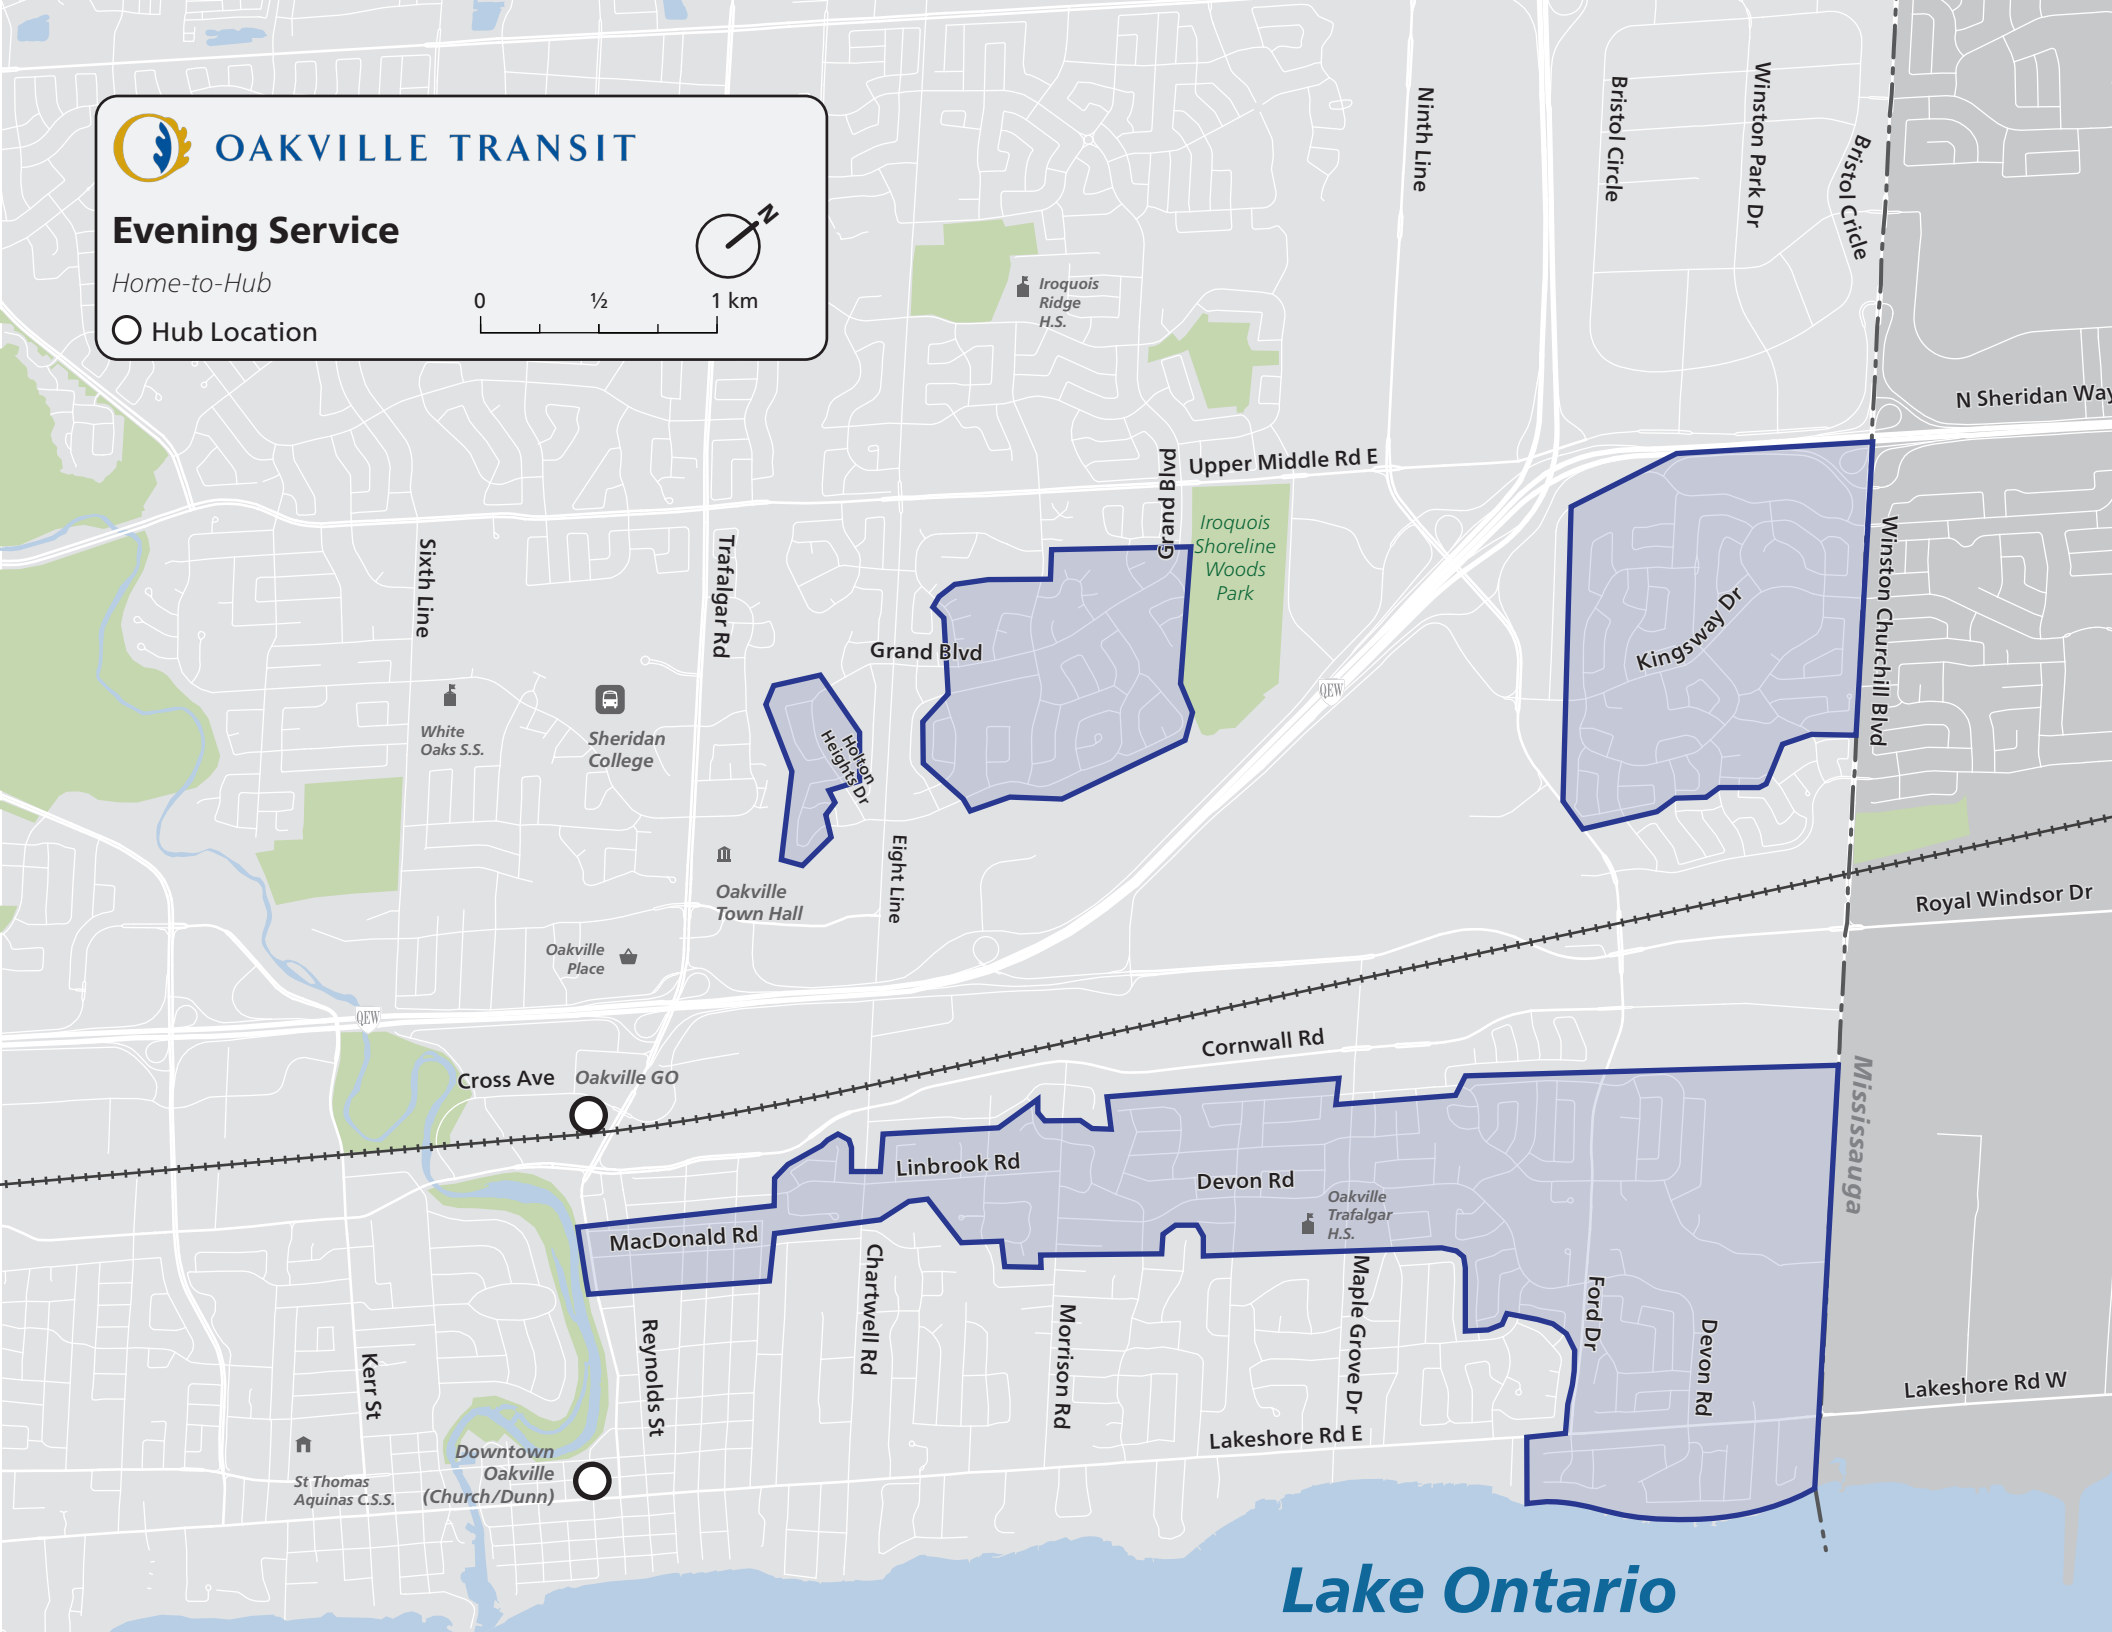

OAKVILLE TRANSIT

### Evening Service

Home-to-Hub

○ Hub Location

Lake Ontario