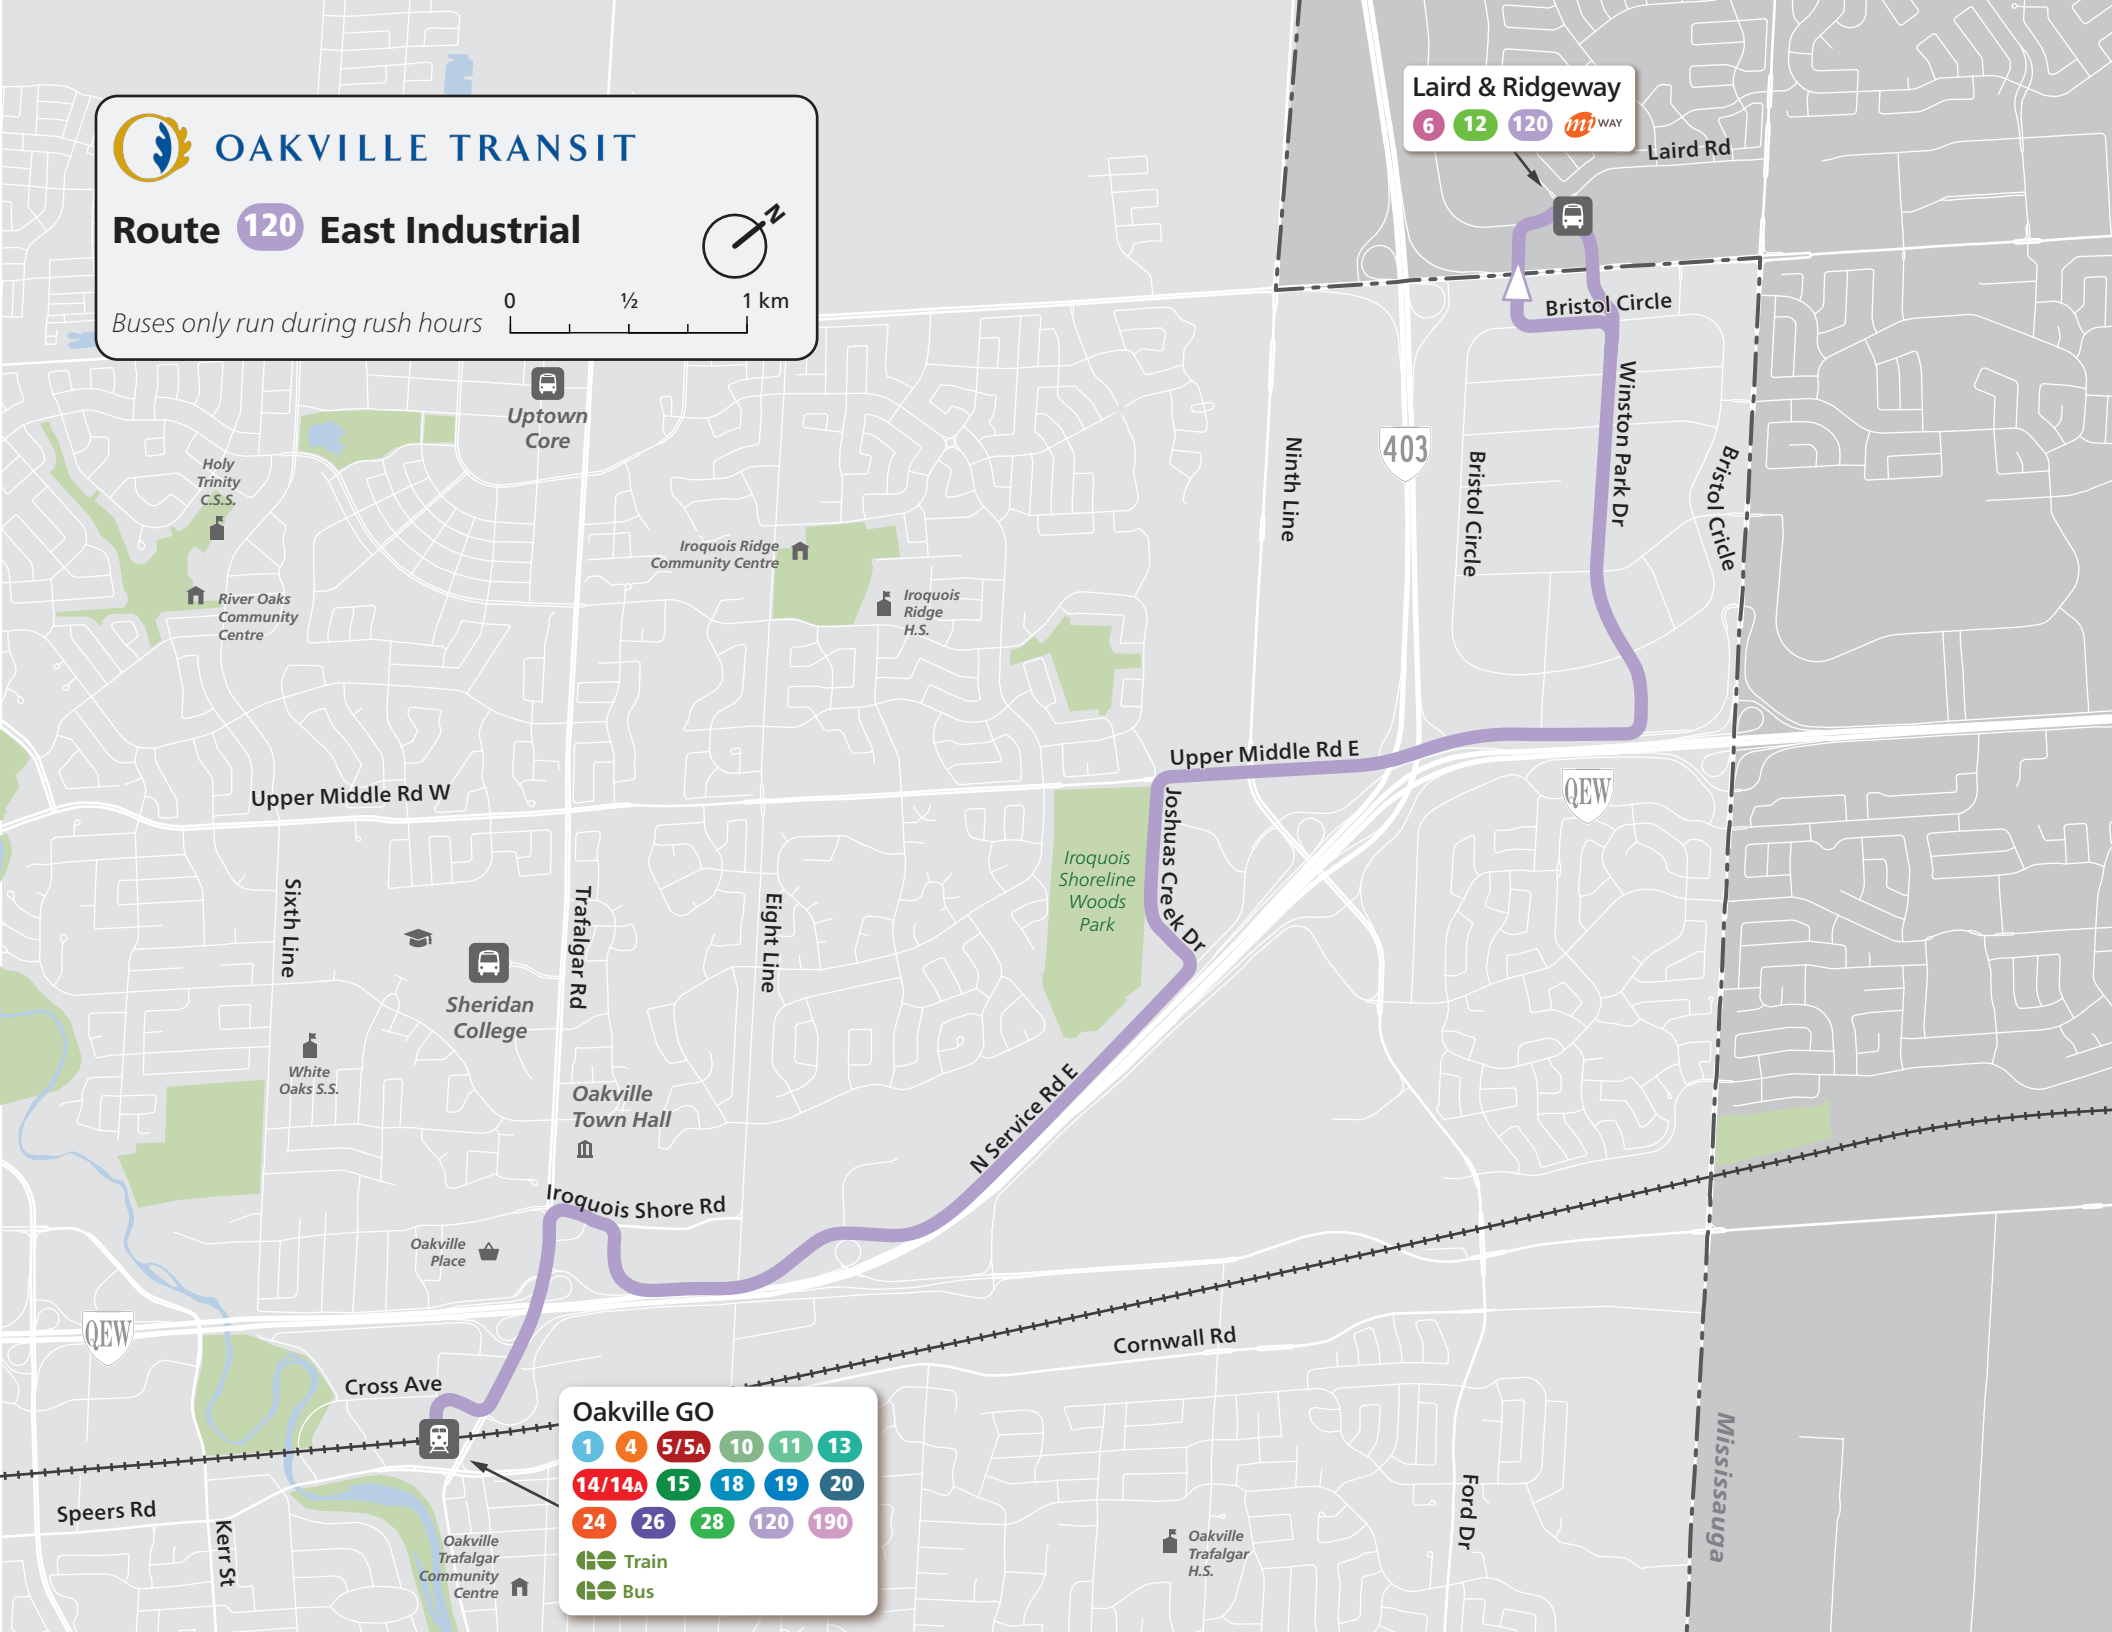

# Route 120 East Industrial

Buses only run during rush hours

Laird & Ridgeway

6 12 120

**Oakville GO**

1	4	5/5A	10	11	13
14/14A	15	18	19	20	
24	26	28	120	190	

Train  
 Bus