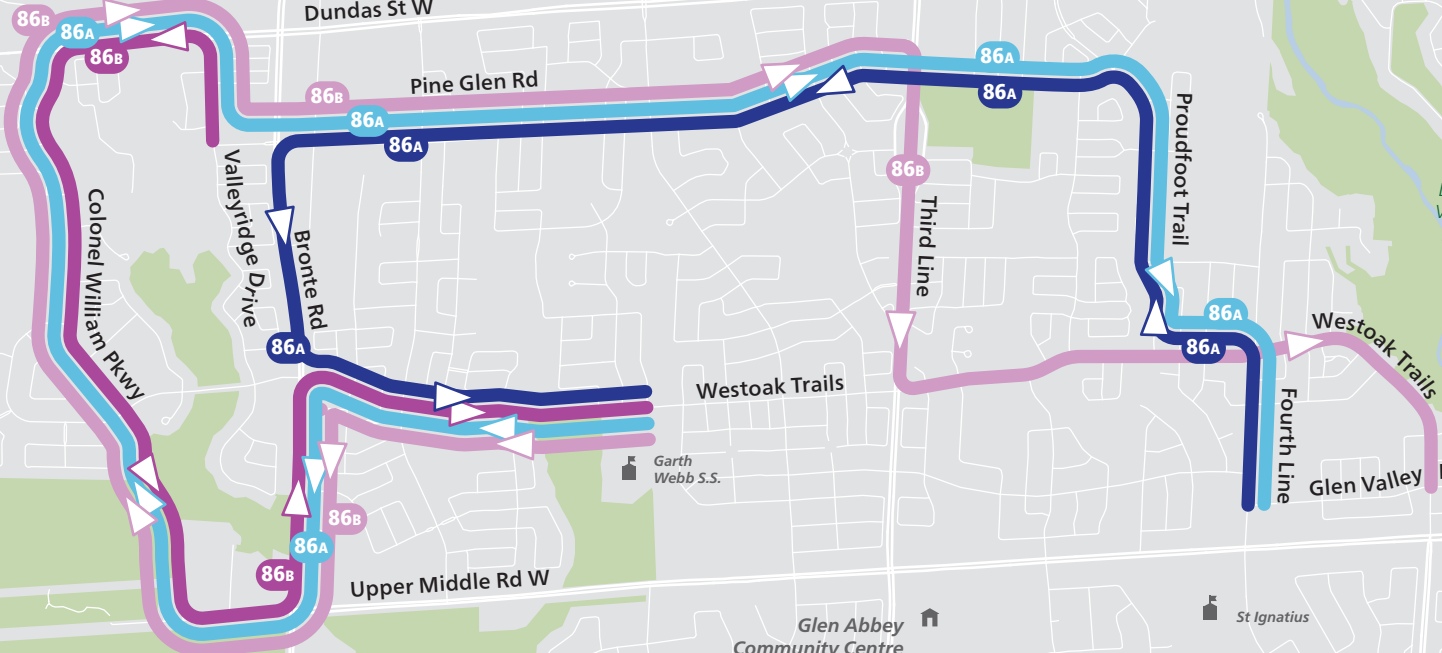

# OAKVILLE TRANSIT

**AM Routes** 86A 86B **Garth Webb S. S.**

**PM Routes** 86A 86B

*School Special*

Oakville Trafalgar  
Memorial Hospital

Sixteen Mile  
Sports  
Complex

Neyagawa Blvd

Lions  
Valley  
Park

Westoak Trails

Garth  
Webb S.S.

Upper Middle Rd W

Glen Abbey  
Community Centre

St Ignatius

Abbey  
Park H.S.

Glen Abbey  
Golf Club

Dorval Dr

Bronte Creek  
Provincial Park

Bronte Rd

Halton  
Region  
Centre

Fourteen Mile  
Creek Lands